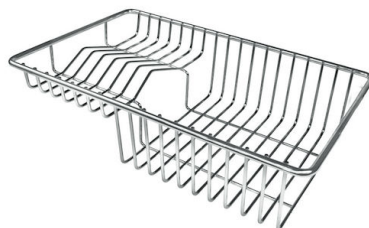

- Built-in cut out for FTS – Foratura per installazione FTS

GALLERY

OPTIONAL ACCESSORIES

Cestello inox

Glass chopping board

HPDE Chopping board

HPDE Twin chopping board

Iroko-wood chopping board with stainless steel colander

Iroko-wood sliding chopping board

Iroko-wood twin chopping board

Stainless steel colander

Stainless steel plate rack

Stainless steel plate rack

Stainless steel plate rack

White bowl

Graters kit with ring-holder and food collection tray