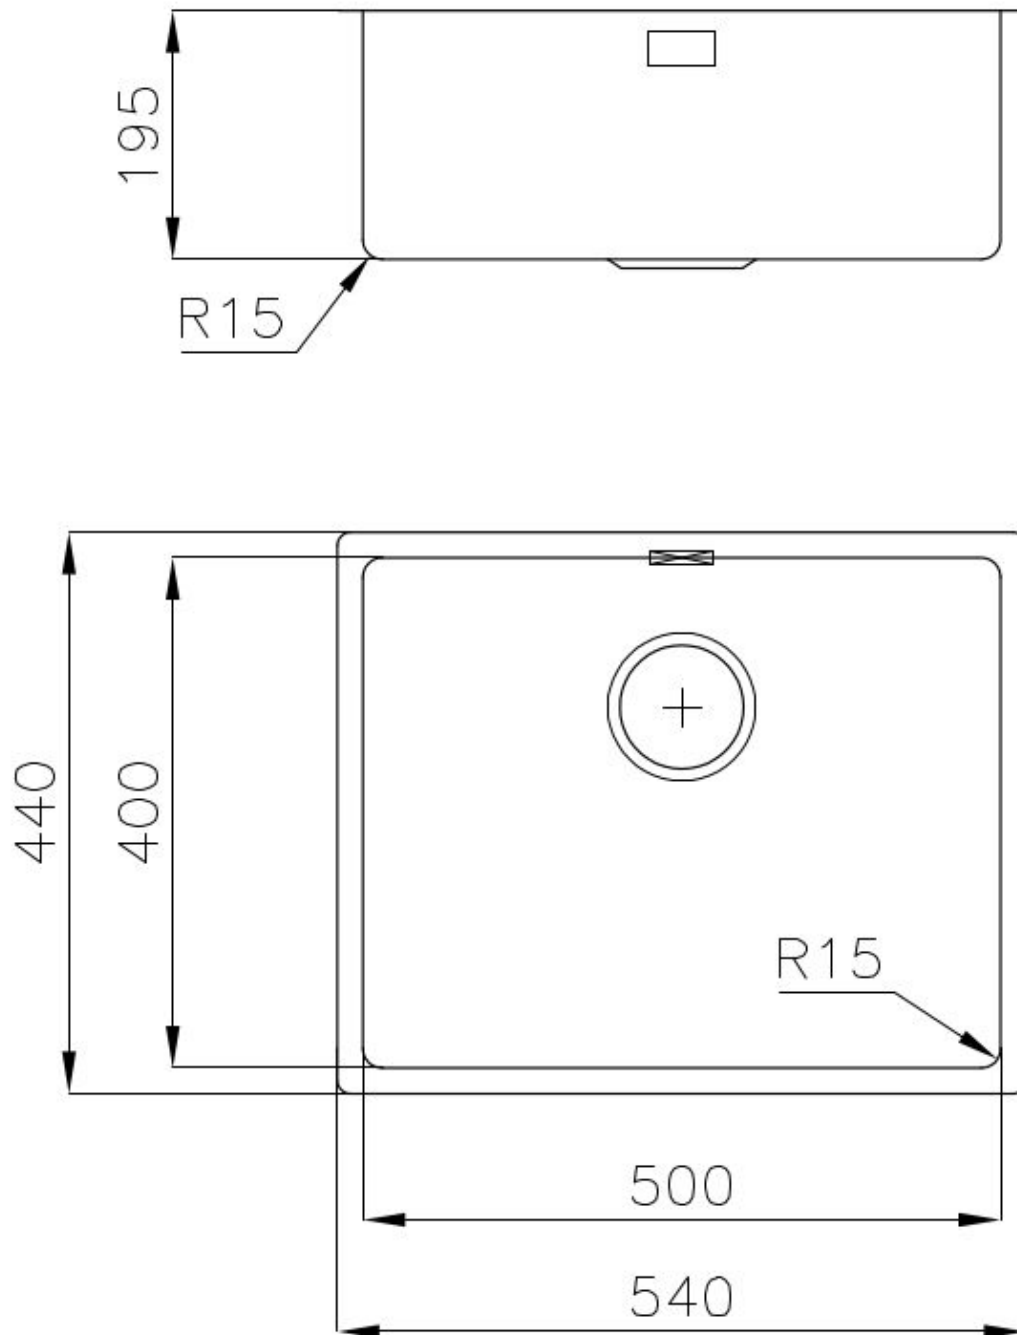

Sink KE Filotop

Kitchen Sinks

Code: 2155 050

DETAILS

Edge/Installation Type	Flush-mount Top-mount
Finish	Foster brushed
Material	AISI 304 stainless steel
Texture	Foster brushed
Base	60 cm
Dimensions	540x440 mm
Standard fittings	Fixing hooks, gasket, drain, overflow and siphon, boxed packing
Mixer holes	No standard holes
Built-in hole	View technical data sheet

Drainer No

Width 54 cm

Bowl dimension 500x400mm

Number of bowls 1 bowl

Waste fitting 3,5" drain

FEATURES

Basket 3,5" waste fitting The drain is equipped with a large 3.5" drain, with the practical basket cap that prevents the discharge of solid parts.

High thickness 1mm thick steel. A significant thickness, which guarantees the maximum sturdiness and durability.

Perimetral overflow The overflow is always a security on the Foster sinks that prevents the overflow of water in case of oversights. The perimeter drain solution improves aesthetics thanks to its square and essential shape.

Small radius Bowls with squared shapes with a modern design and an increased capacity, for a minimal aesthetics connected with an extreme practicality.

TECHNICAL DATA

Intaglio per il troppo-pieno
Recess for housing the over-flow