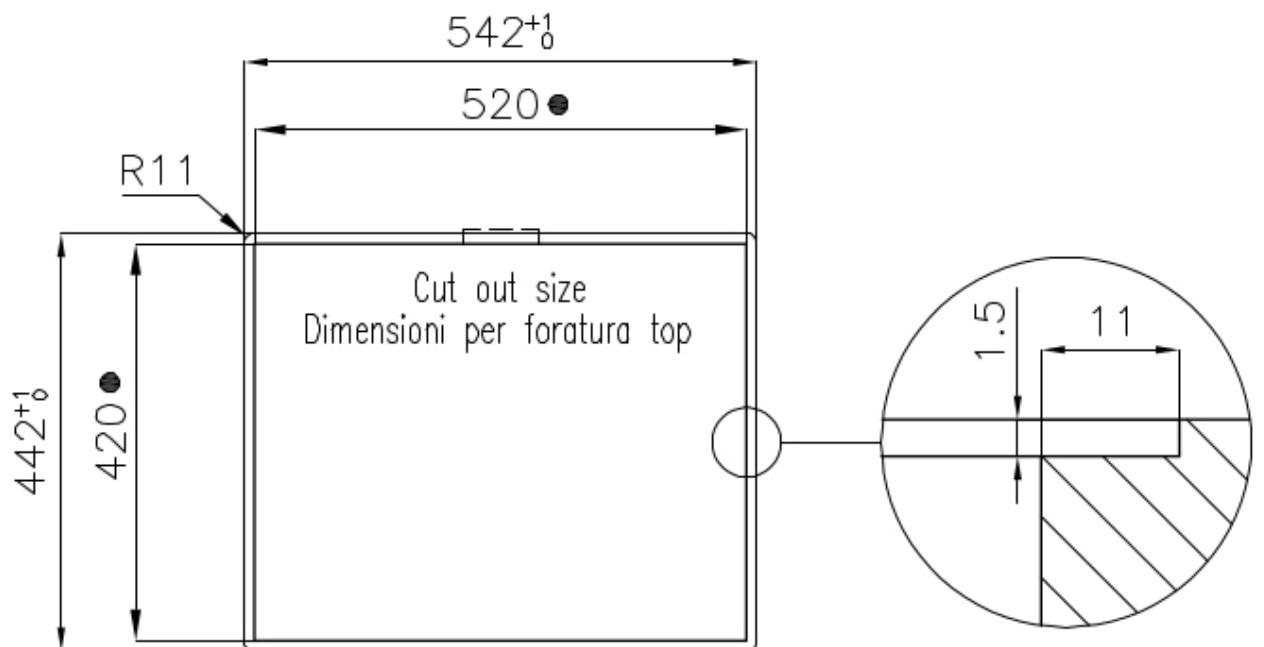

- Built-in cut out for FTS – Foratura per installazione FTS

GALLERY