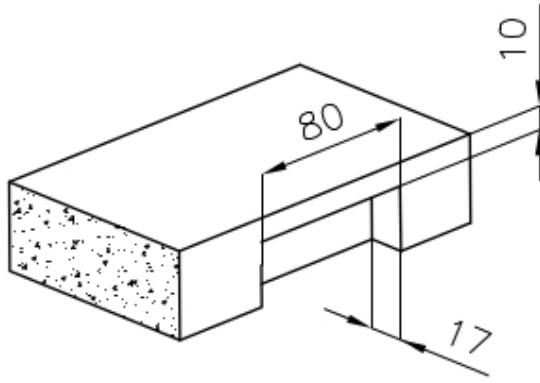

Sink KE Filotop

Kitchen Sinks

Code: 2154 050

DETAILS

Edge/Installation Type	Flush-mount Top-mount
Finish	Foster brushed
Material	AISI 304 stainless steel
Texture	Foster brushed
Base	60 cm
Dimensions	490x440 mm
Standard fittings	Fixing hooks, gasket, drain, overflow and siphon, boxed packing
Mixer holes	No standard holes
Built-in hole	View technical data sheet

Drainer No

Width 49 cm

Bowl dimension 450x400mm

Number of bowls 1 bowl

Waste fitting 3,5" drain

FEATURES

Basket 3,5" waste fitting The drain is equipped with a large 3.5" drain, with the practical basket cap that prevents the discharge of solid parts.

High thickness 1mm thick steel. A significant thickness, which guarantees the maximum sturdiness and durability.

Perimetral overflow The overflow is always a security on the Foster sinks that prevents the overflow of water in case of oversights. The perimeter drain solution improves aesthetics thanks to its square and essential shape.

Small radius Bowls with squared shapes with a modern design and an increased capacity, for a minimal aesthetics connected with an extreme practicality.

TECHNICAL DATA

Intaglio per il troppo-pieno
Recess for housing the over-flow