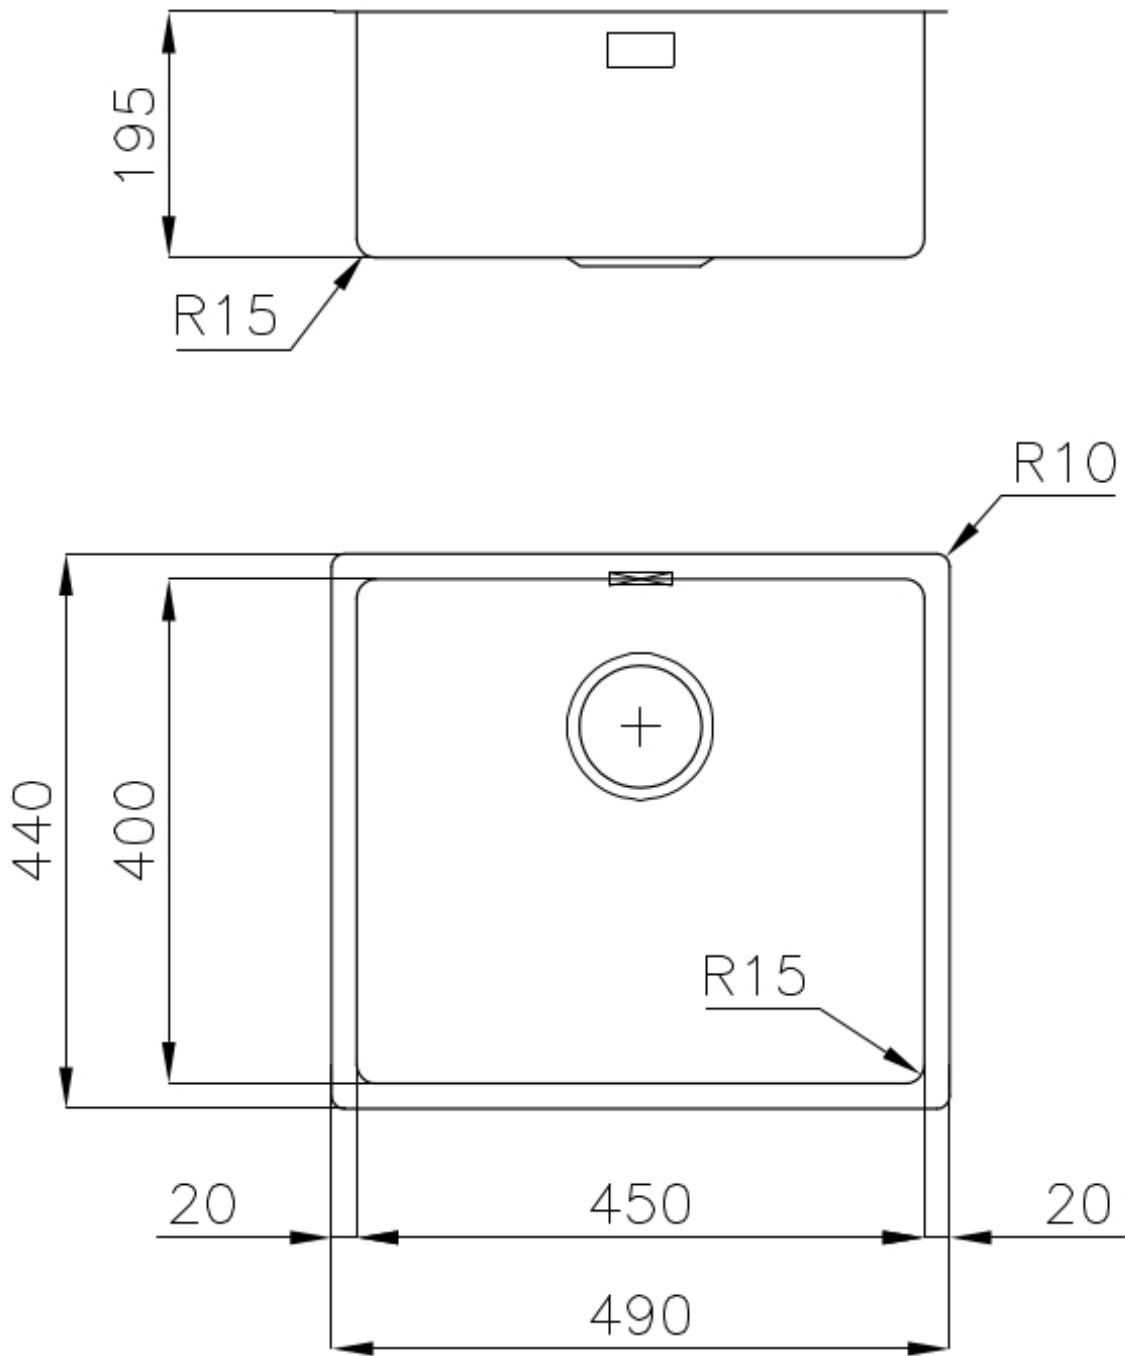

Texture Foster brushed

Base 60 cm

Dimensions 490x440 mm

Standard fittings Fixing hooks, gasket, drain, overflow and siphon, boxed packing

Mixer holes No standard holes

Built-in hole [View technical data sheet](#)

Drainer No

Width 49 cm

Bowl dimension 450x400mm

Number of bowls 1 bowl

Waste fitting 3,5" drain

FEATURES

Basket 3,5" waste fitting The drain is equipped with a large 3.5" drain, with the practical basket cap that prevents the discharge of solid parts.

Small radius Bowls with squared shapes with a modern design and an increased capacity, for a minimal aesthetics connected with an extreme practicality.

TECHNICAL DATA

Cut out size
Dimensioni per foratura top