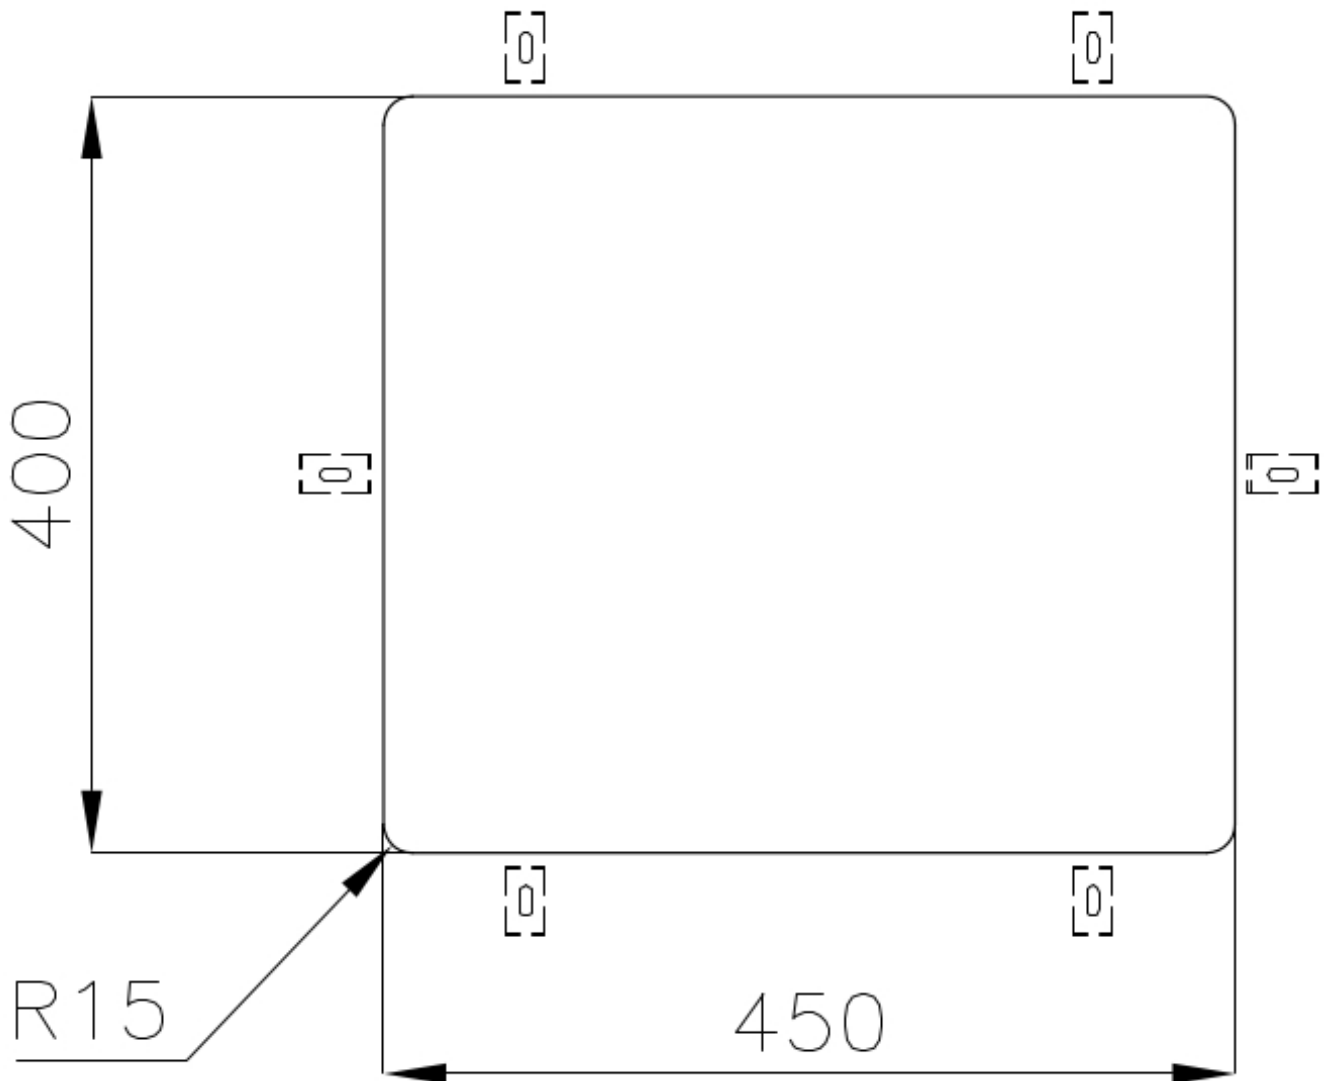

Texture Foster brushed

Base 60 cm

Dimensions 490x440 mm

Standard fittings Fixing hooks, gasket, drain, overflow and siphon, boxed packing

Mixer holes No standard holes

Built-in hole [View technical data sheet](#)

Drainer No

Width 49 cm

Bowl dimension 450x400mm

Number of bowls 1 bowl

Waste fitting 3,5" drain

FEATURES

Basket 3,5" waste fitting The drain is equipped with a large 3.5" drain, with the practical basket cap that prevents the discharge of solid parts.

High thickness 1mm thick steel. A significant thickness, which guarantees the maximum sturdiness and durability.

Perimetral overflow The overflow is always a security on the Foster sinks that prevents the overflow of water in case of oversights. The perimeter drain solution improves aesthetics thanks to its square and essential shape.

Small radius Bowls with squared shapes with a modern design and an increased capacity, for a minimal aesthetics connected with an extreme practicality.

TECHNICAL DATA

Cut out size
Dimensioni per foratura top