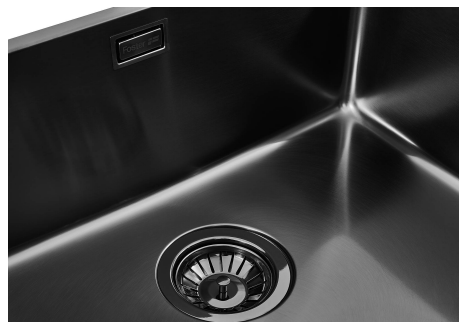

Intaglio per il troppo-pieno
Recess for housing the over-flow

- Built-in cut out for FTS – Foratura per installazione FTS

GALLERY