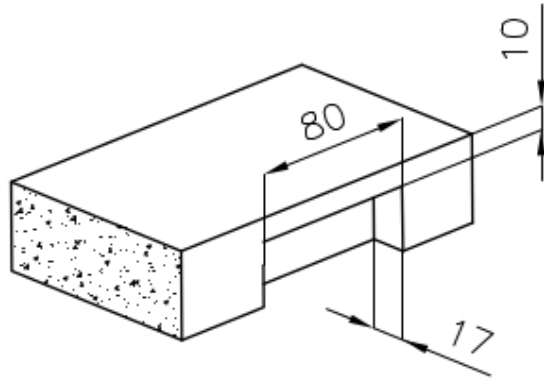

Intaglio per il troppo-pieno
Recess for housing the over-flow