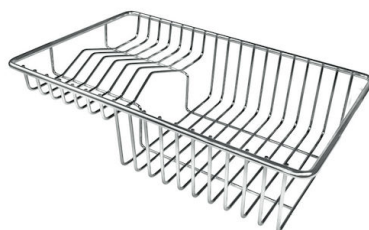

## OPTIONAL ACCESSORIES

Cestello inox

Glass chopping board

HPDE Chopping board

HPDE Twin chopping board

Iroko-wood chopping board with stainless steel colander

Iroko-wood sliding chopping board

Iroko-wood twin chopping board

Stainless steel colander

Stainless steel plate rack

Stainless steel plate rack

Stainless steel plate rack

White bowl

Graters kit with ring-holder and food collection tray

Stainless steel perforated tray

**WARNING:**