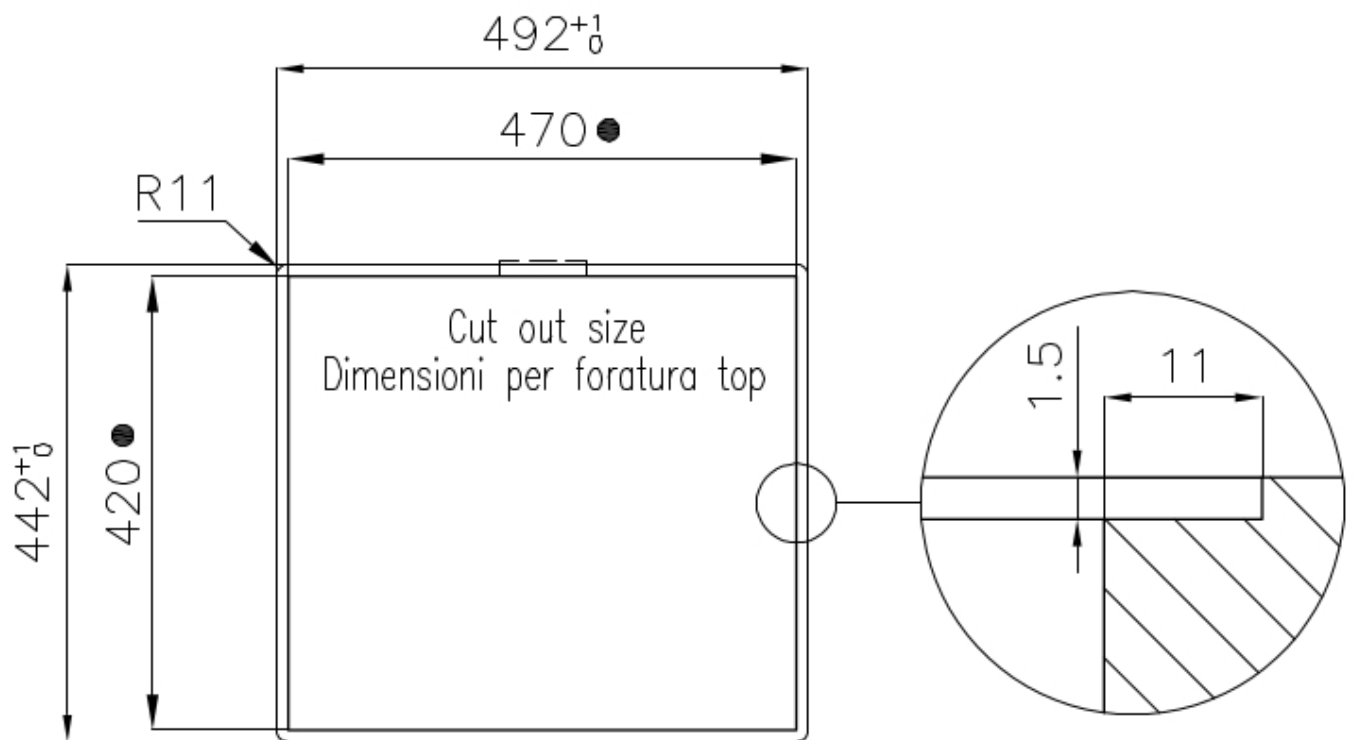

- Built-in cut out for FTS – Foratura per installazione FTS

GALLERY