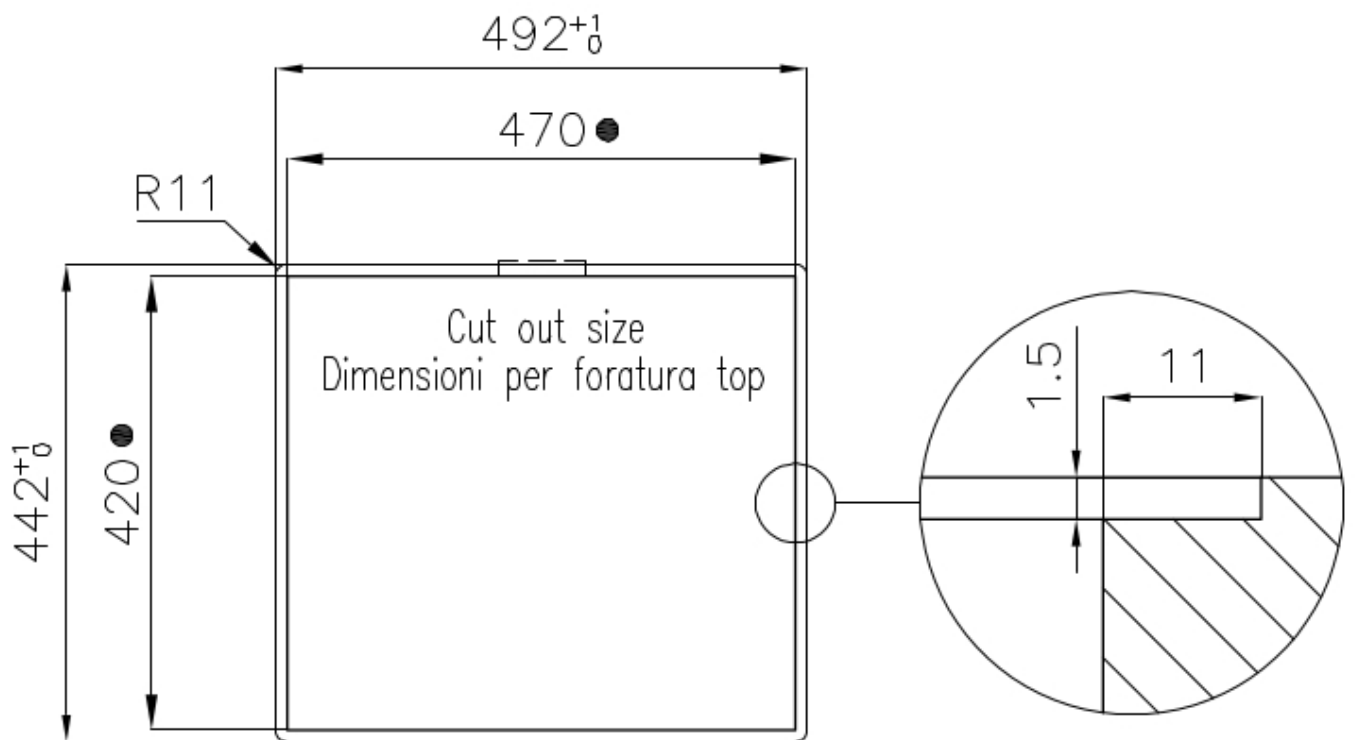

Drainer No

Width 49 cm

Bowl dimension 450x400mm

Number of bowls 1 bowl

Waste fitting 3,5" drain

FEATURES

Basket 3,5" waste fitting The drain is equipped with a large 3.5" drain, with the practical basket cap that prevents the discharge of solid parts.

High thickness 1mm thick steel. A significant thickness, which guarantees the maximum sturdiness and durability.

Perimetral overflow The overflow is always a security on the Foster sinks that prevents the overflow of water in case of oversights. The perimeter drain solution improves aesthetics thanks to its square and essential shape.

Small radius Bowls with squared shapes with a modern design and an increased capacity, for a minimal aesthetics connected with an extreme practicality.

TECHNICAL DATA

Intaglio per il troppo-pieno
Recess for housing the over-flow