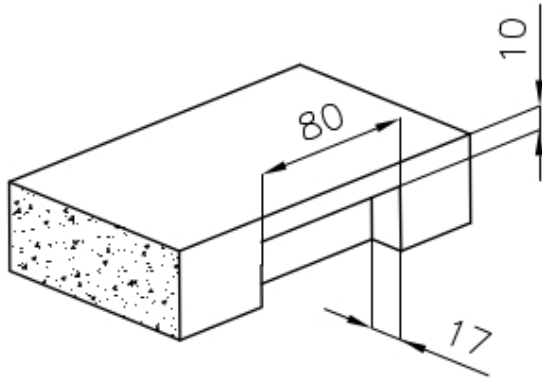

Sink KE Filotop

Kitchen Sinks

Code: 2154 050

DETAILS

Edge/Installation Type	Flush-mount Top-mount
Finish	Foster brushed
Material	AISI 304 stainless steel
Texture	Foster brushed
Base	60 cm
Dimensions	490x440 mm
Standard fittings	Fixing hooks, gasket, drain, overflow and siphon, boxed packing
Mixer holes	No standard holes
Built-in hole	View technical data sheet

Drainer No

Width 49 cm

Bowl dimension 450x400mm

Number of bowls 1 bowl

Waste fitting 3,5" drain

FEATURES

Basket 3,5" waste fitting The drain is equipped with a large 3.5" drain, with the practical basket cap that prevents the discharge of solid parts.

High thickness 1mm thick steel. A significant thickness, which guarantees the maximum sturdiness and durability.

Perimetral overflow The overflow is always a security on the Foster sinks that prevents the overflow of water in case of oversights. The perimeter drain solution improves aesthetics thanks to its square and essential shape.

Small radius Bowls with squared shapes with a modern design and an increased capacity, for a minimal aesthetics connected with an extreme practicality.

TECHNICAL DATA

Intaglio per il troppo-pieno
Recess for housing the over-flow