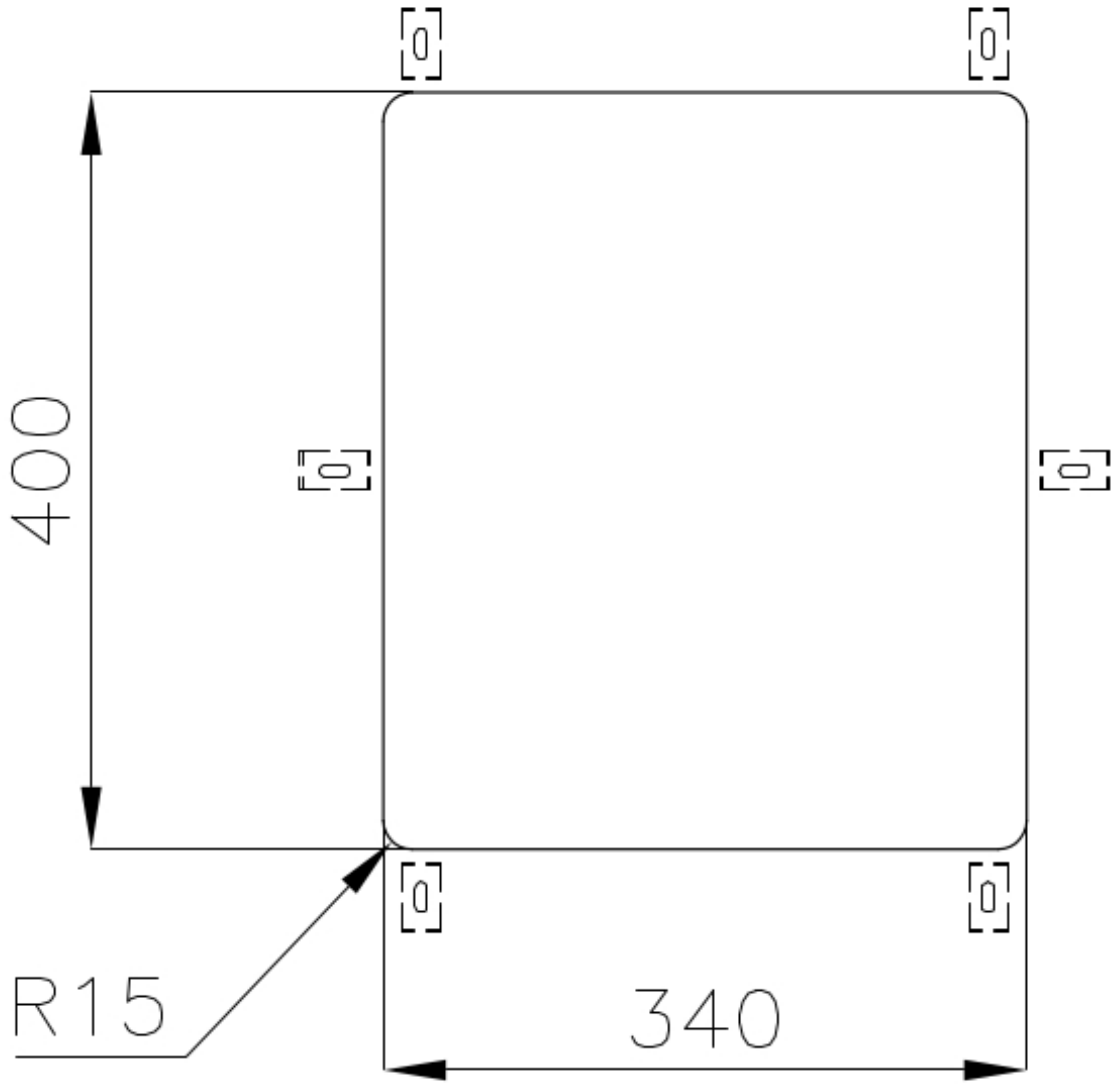

### DETAILS

Edge/Installation Type	Undermount
Finish	Foster brushed
Material	AISI 304 stainless steel
Texture	Foster brushed
Base	40 cm
Dimensions	380x440 mm
Standard fittings	Fixing hooks, gasket, drain, overflow and siphon, boxed packing
Mixer holes	No standard holes
Built-in hole	View technical data sheet

Drainer No

---

Width 38 cm

---

Bowl dimension 340x400mm

---

Number of bowls 1 bowl

---

## TECHNICAL DATA

Cut out size  
Dimensioni per foratura top