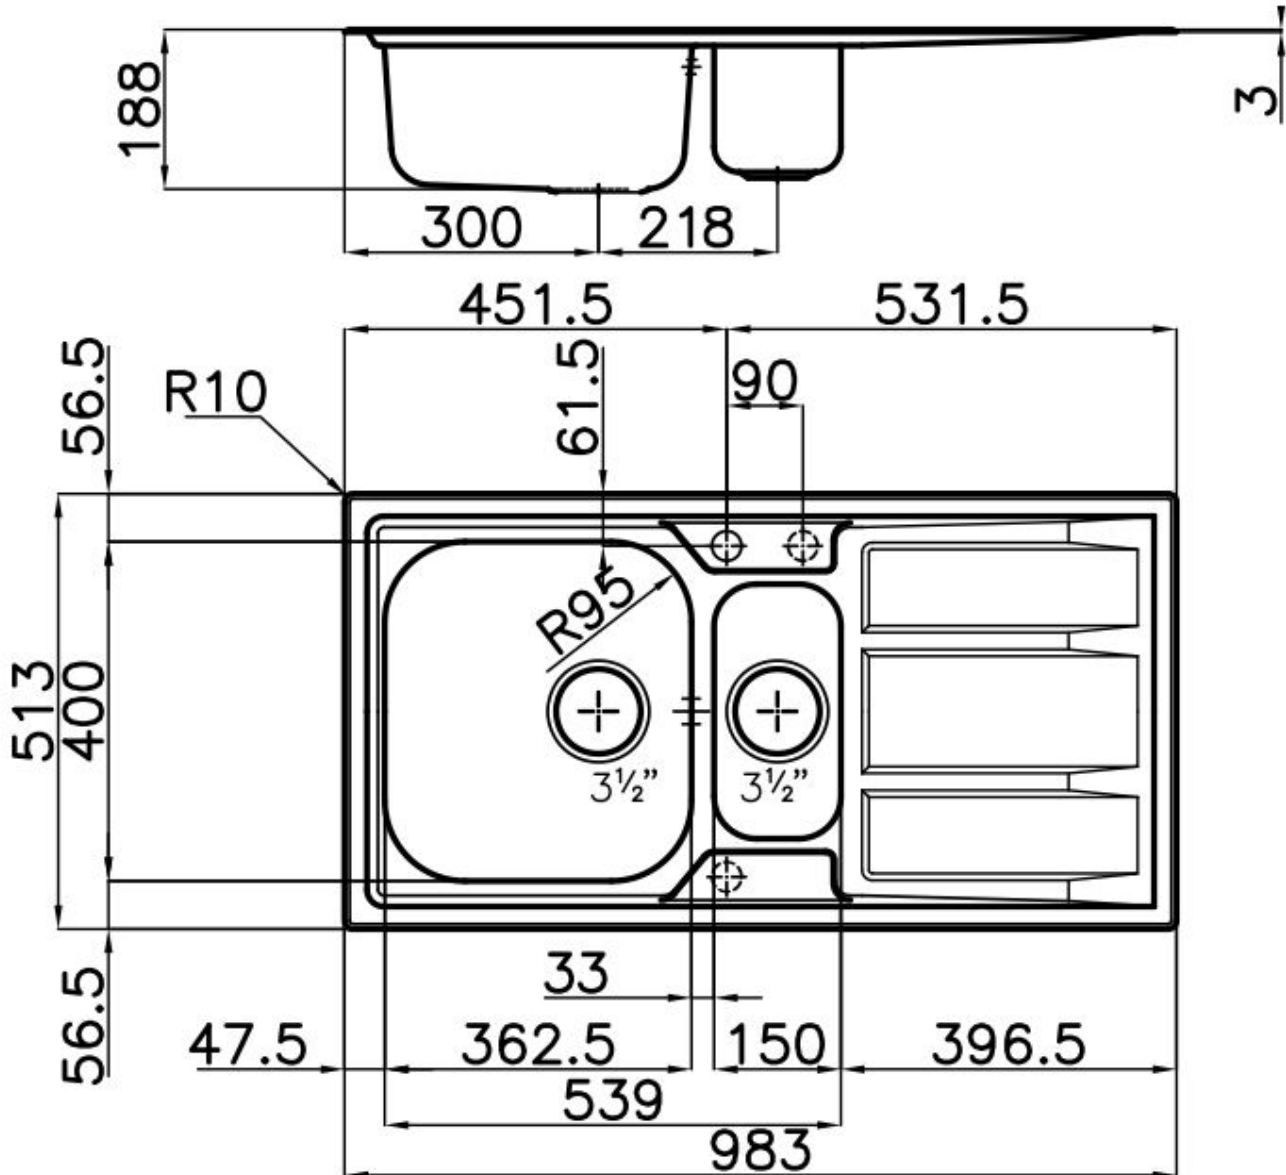

TECHNICAL DATA