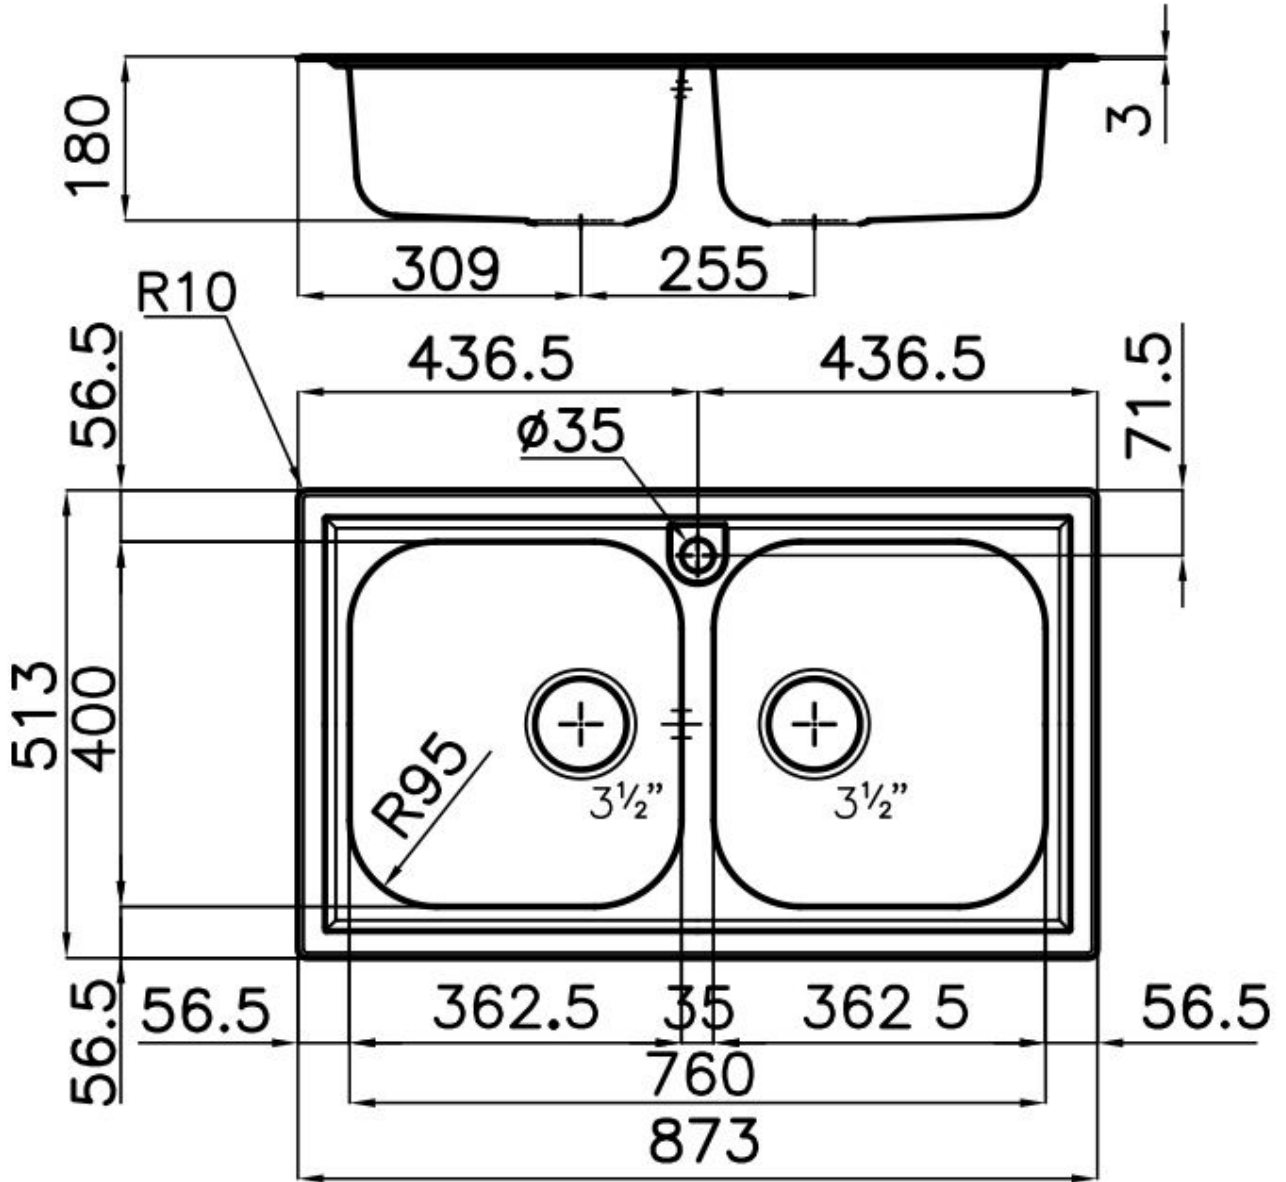

TECHNICAL DATA