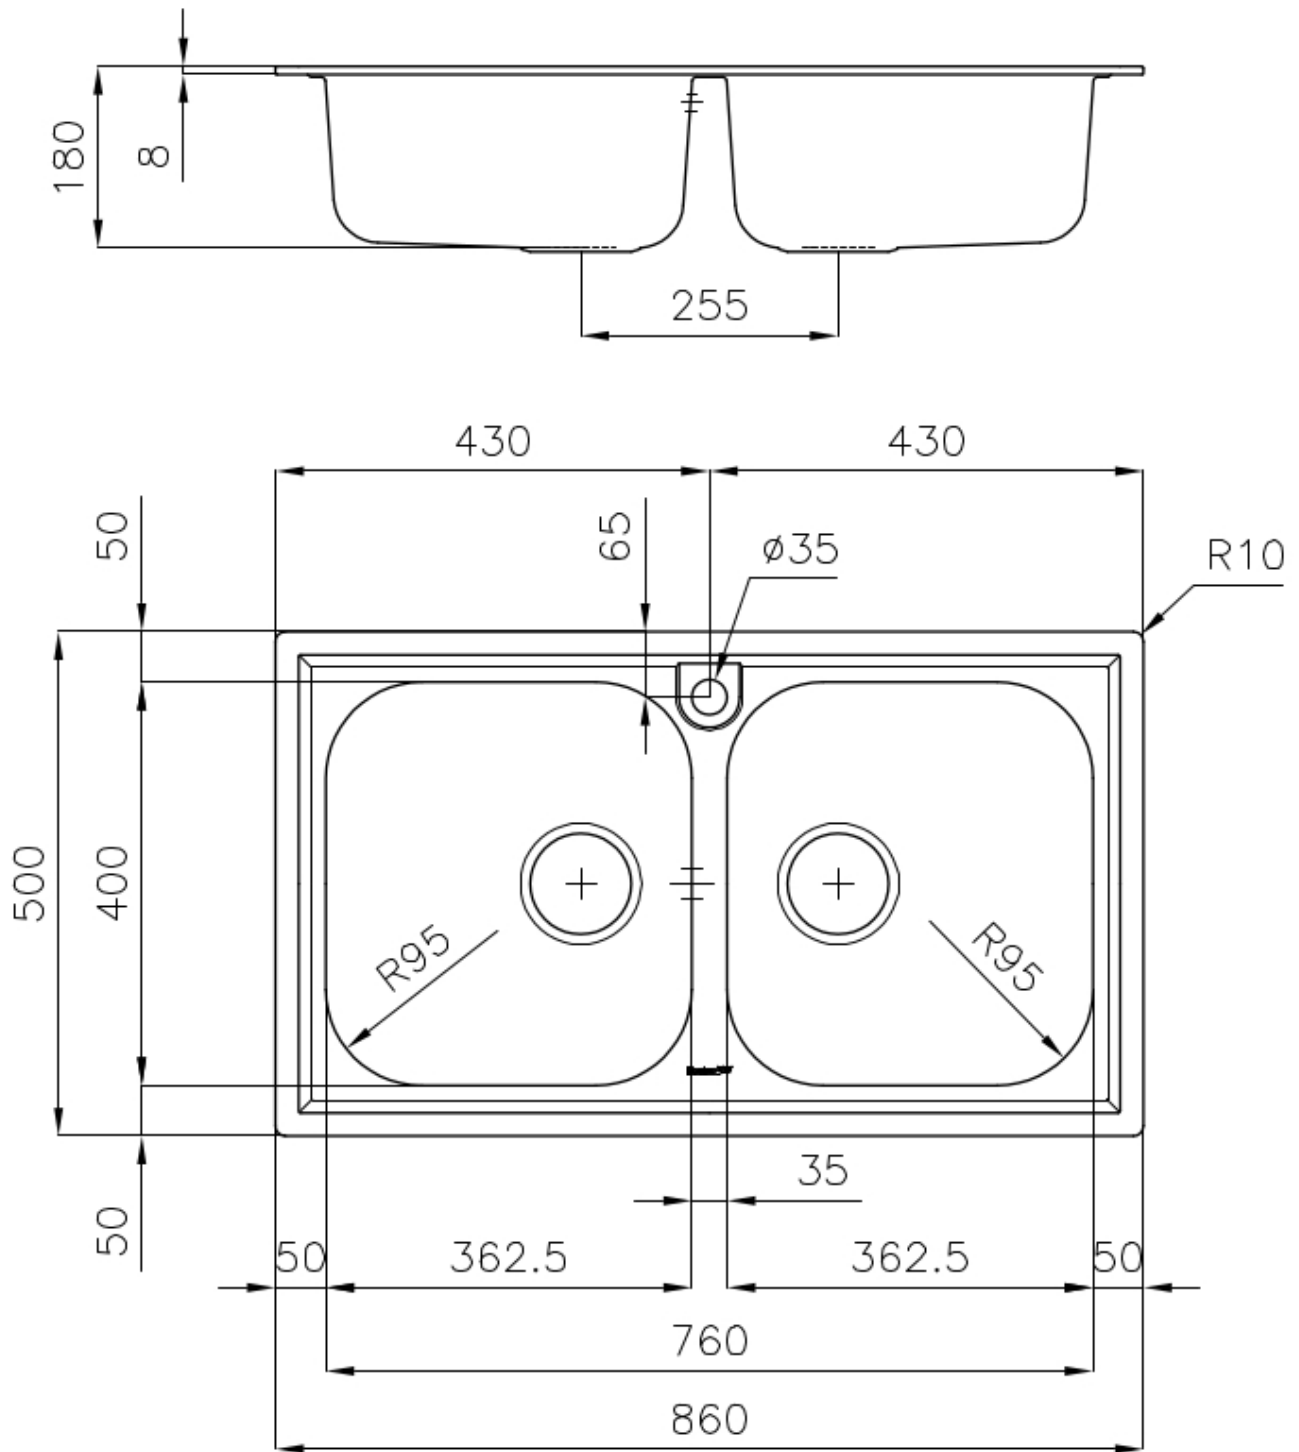

Sink FM

Kitchen Sinks

Code: 1974 460

DETAILS

Edge/Installation Type Standard (8 mm Edge)

Finish Foster brushed

Material AISI 304 stainless steel

Texture Microfoster

Base 80-90 cm

Dimensions 860x500 mm

Standard fittings Fixing hooks, gasket, drain, overflow and siphon, boxed packing

Mixer holes 1 standard hole

Built-in hole 840x480 mm

Drainer No

Width 86 cm

Bowl dimension 362,5x400mm

Number of bowls 2 bowls

Waste fitting 3,5" drain

FEATURES

Added value Foster uses steel thicknesses higher than those used on average by other manufacturers. This is how, thanks to our long experience, we know how to make sinks of superior quality and with a better resistance to aging.

Basket 3,5" waste fitting The drain is equipped with a large 3.5" drain, with the practical basket cap that prevents the discharge of solid parts.

Sliding brackets

TECHNICAL DATA

GALLERY

OPTIONAL ACCESSORIES