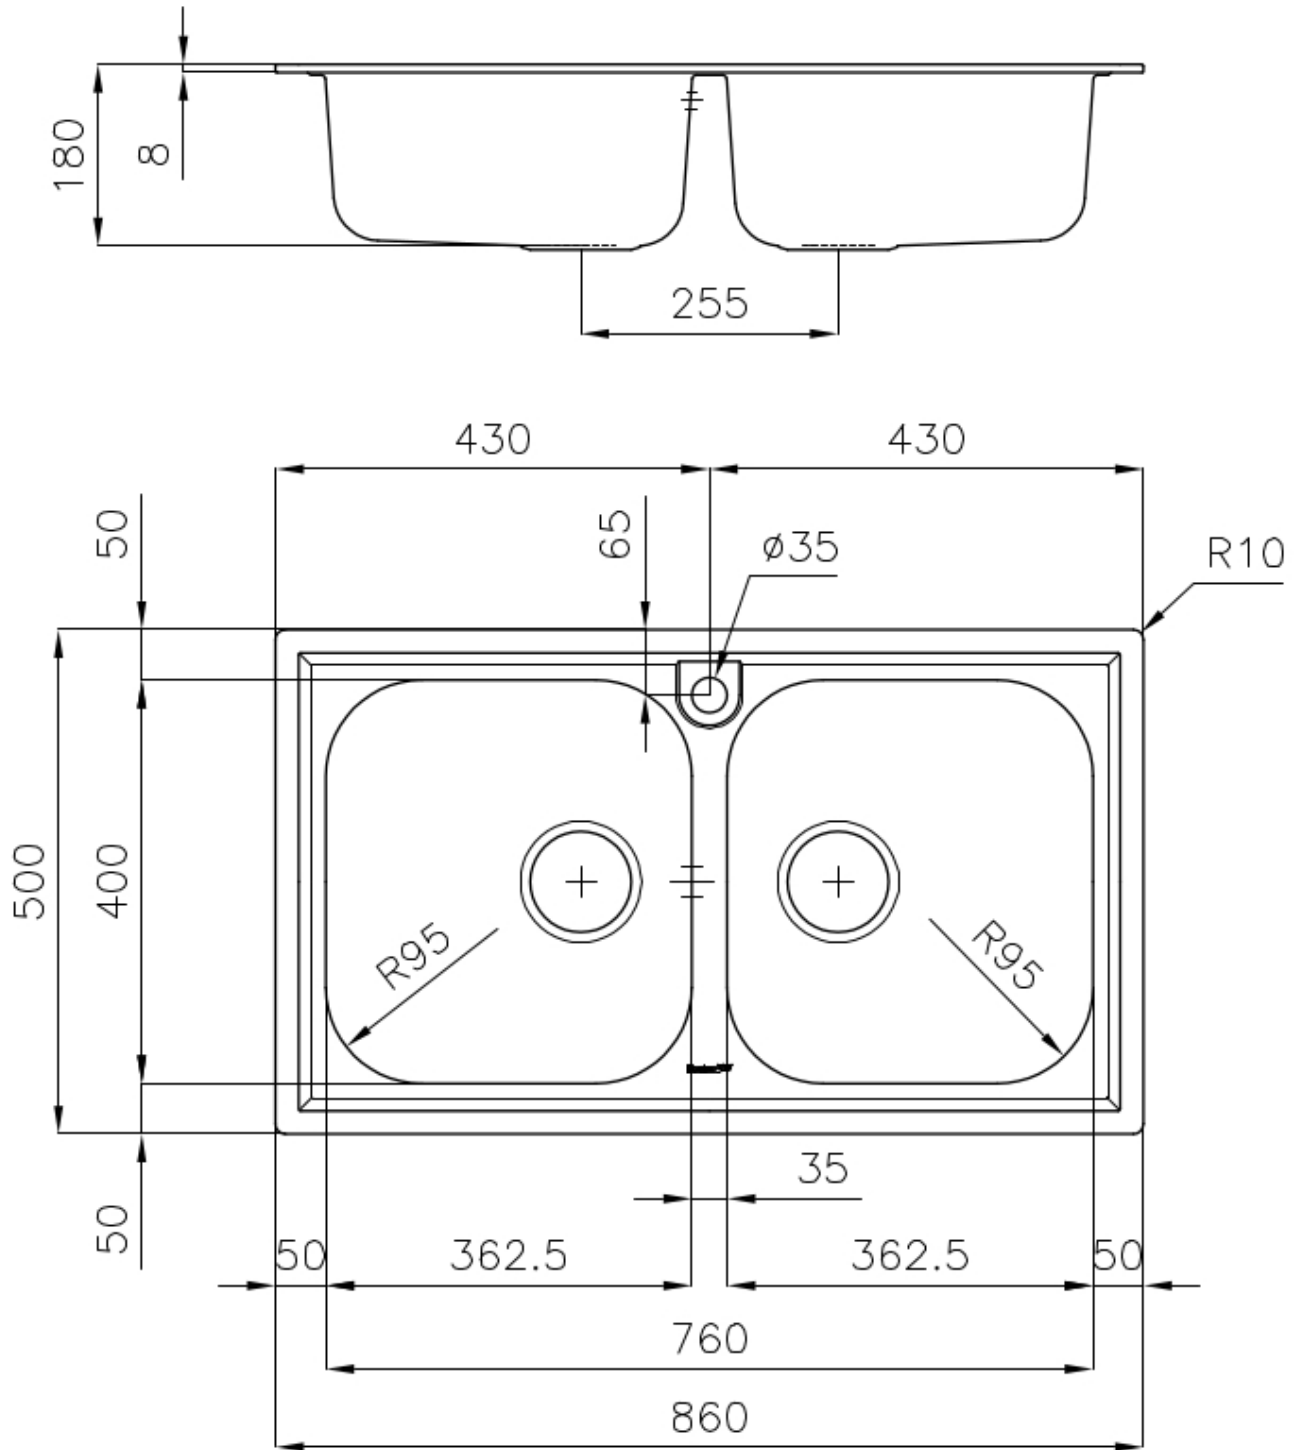

TECHNICAL DATA