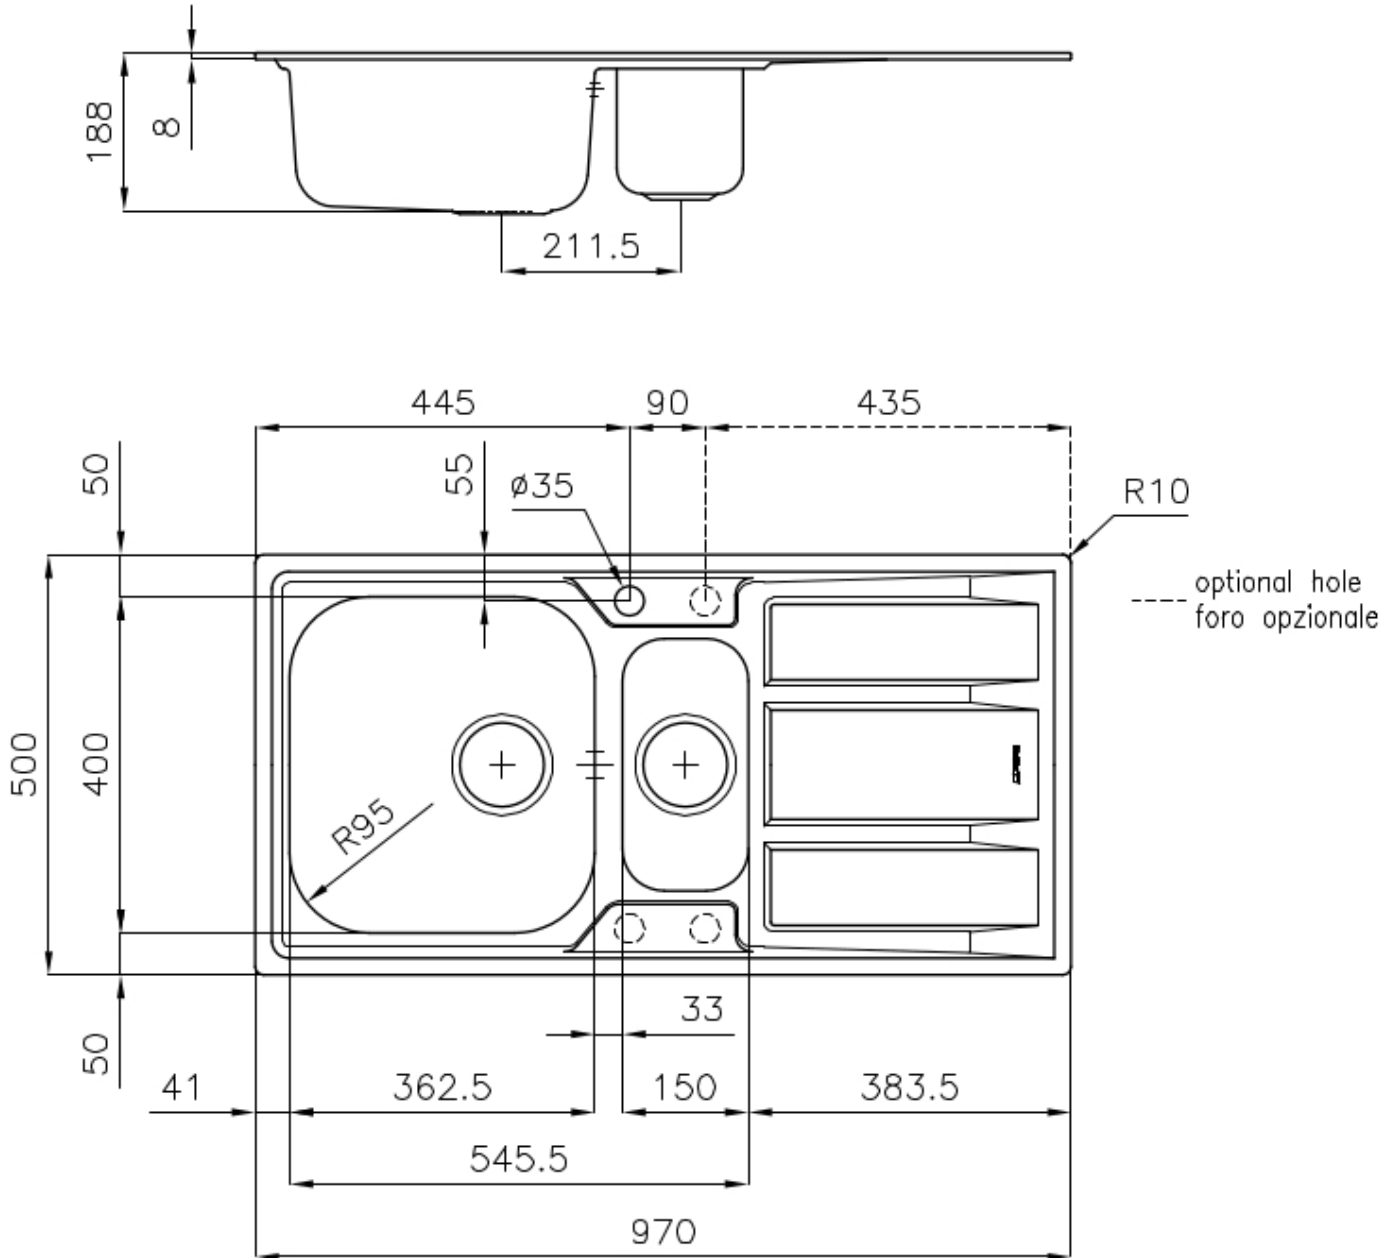

Texture Microfoster

Base 60-80 cm

Dimensions 970 x 500 mm

Standard fittings Fixing hooks, gasket, drain, overflow and siphon, boxed packing

Mixer holes 1 standard hole - 2nd and 3rd on request

Built-in hole 950 x 480 mm

Drainer Yes

Width 97 cm

Bowl dimension 362,5x400 + 150x300mm

Number of bowls 2 bowls

Waste fitting 3,5" drain

FEATURES

Added value Foster uses steel thicknesses higher than those used on average by other manufacturers. This is how, thanks to our long experience, we know how to make sinks of superior quality and with a better resistance to aging.

ADDITIONAL HOLES AVAILABLE The sink can be customized with the execution on request of additional holes, usable for double-hole mixers, for remote controlled drains or for the installation of soap dispensers. The positions are marked on the drawings with dotted line holes.

Basket 3,5" waste fitting The drain is equipped with a large 3.5" drain, with the practical basket cap that prevents the discharge of solid parts.

Sliding brackets

TECHNICAL DATA

OPTIONAL ACCESSORIES

HDPE Chopping board
8657 001