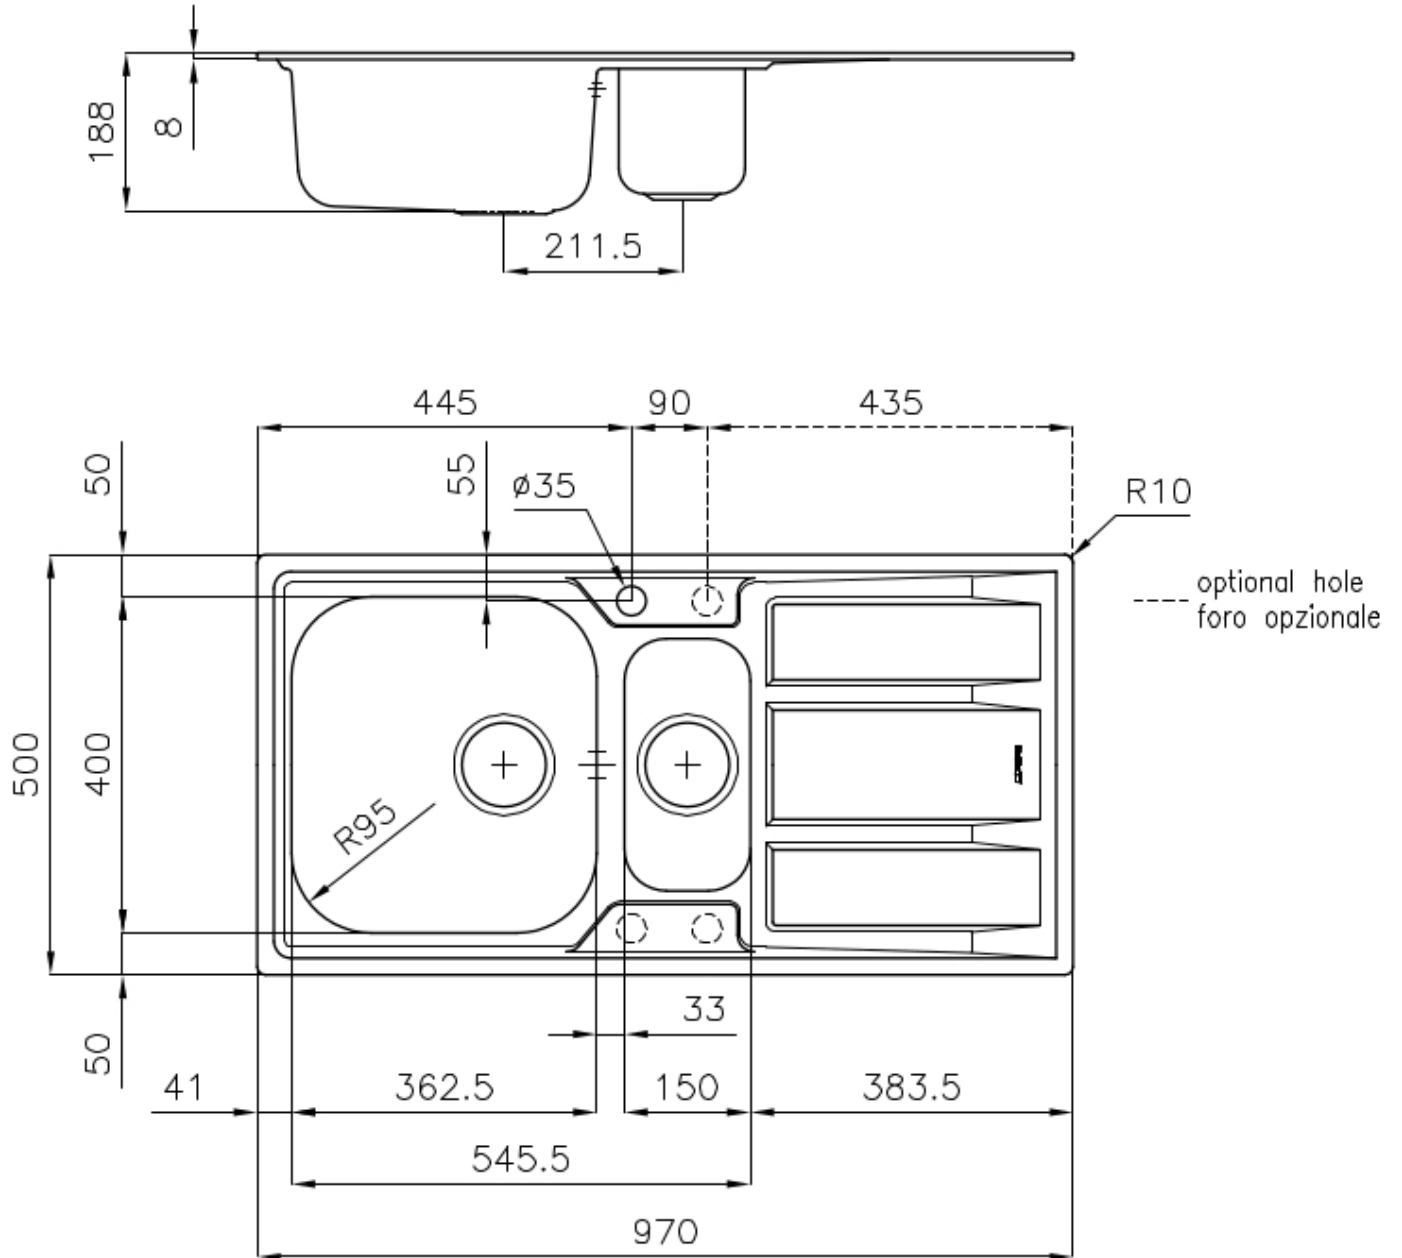

TECHNICAL DATA