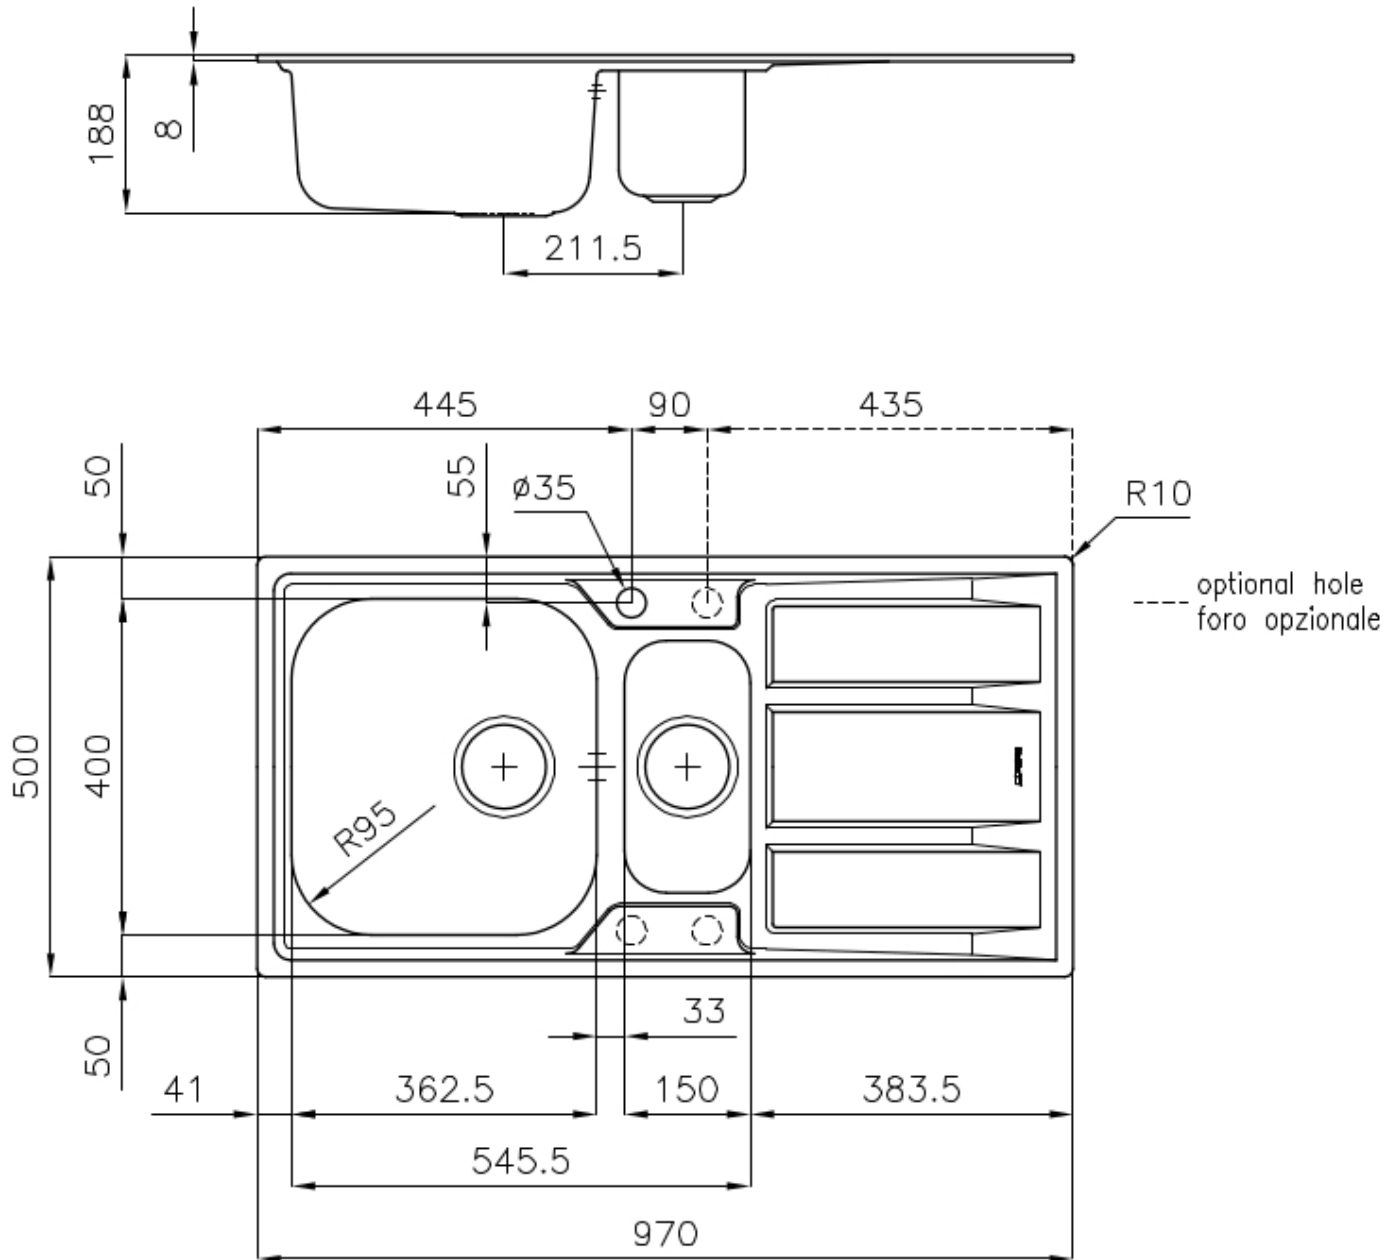

TECHNICAL DATA