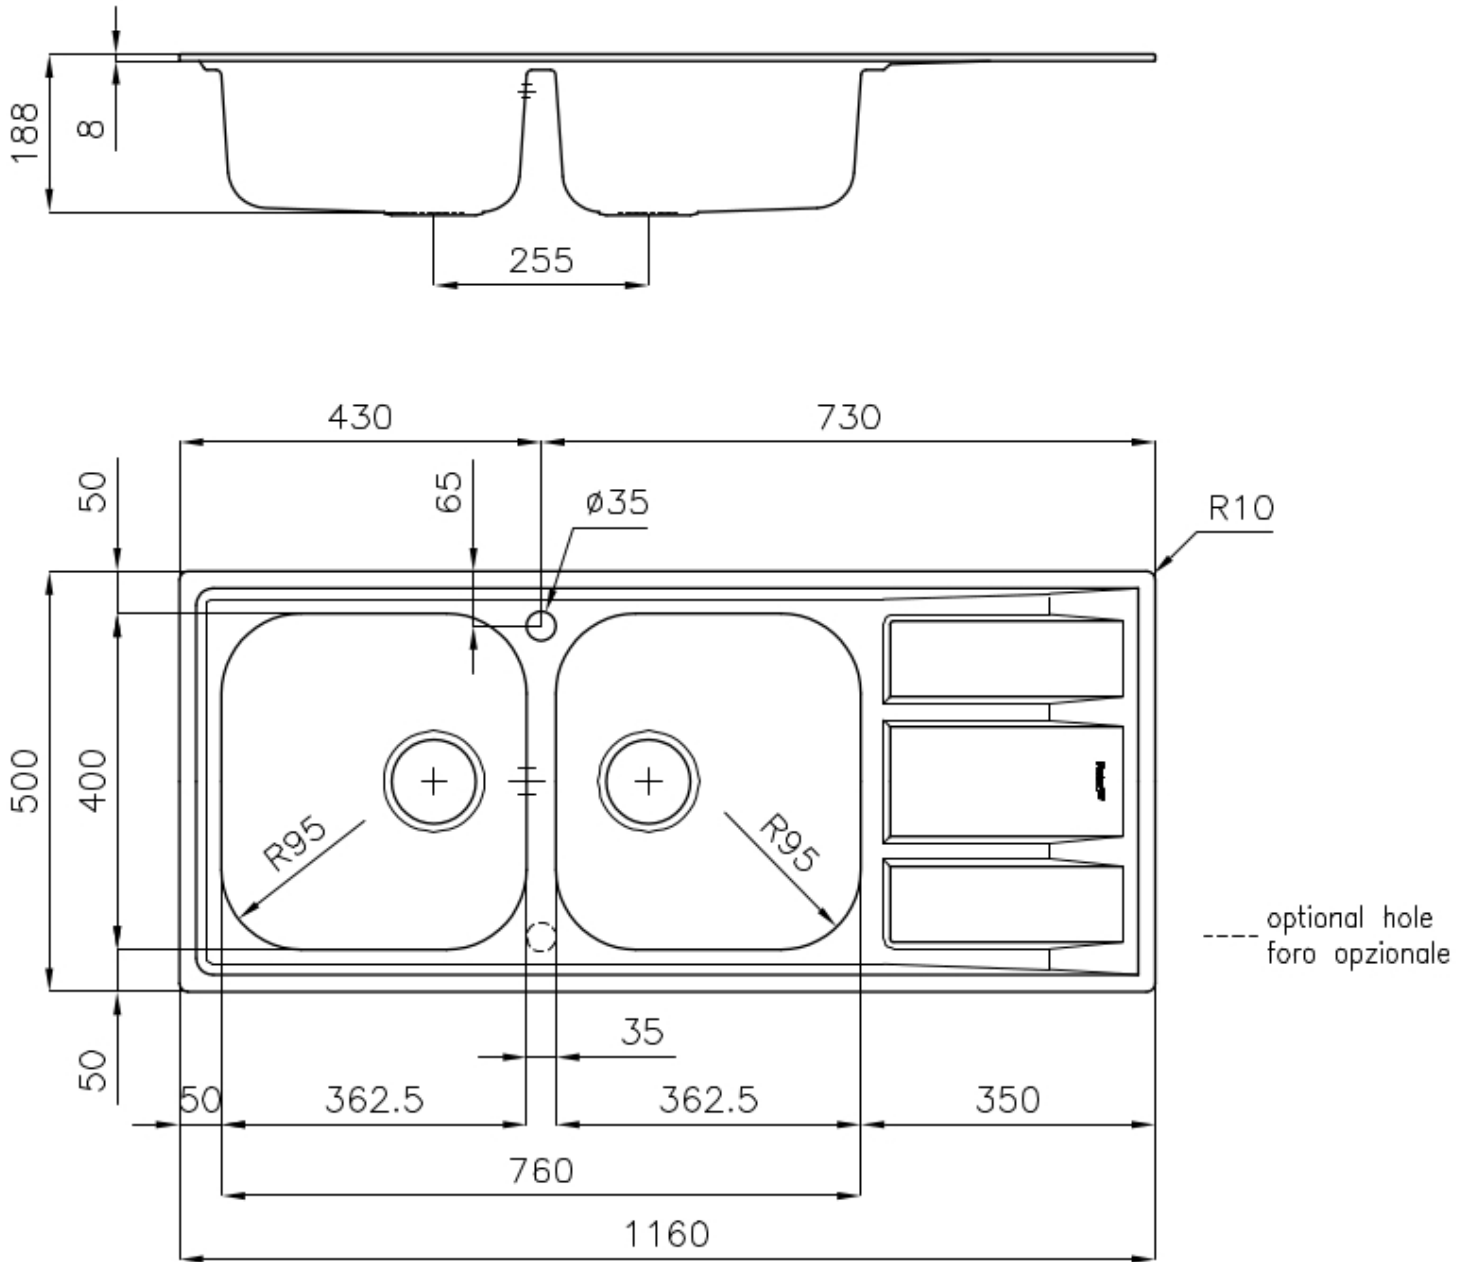

Texture Foster brushed

Base 80-90 cm

Dimensions 1160 x 500 mm

Standard fittings Fixing hooks, gasket, drain, overflow and siphon, boxed packing

Mixer holes 1 standard hole - 2nd hole on request

Built-in hole 1140 x 480 mm

Drainer Yes

Width 116 cm

Bowl dimension 362,5x400mm

Number of bowls 2 bowls

Waste fitting 3,5" drain

FEATURES

Added value Foster uses steel thicknesses higher than those used on average by other manufacturers. This is how, thanks to our long experience, we know how to make sinks of superior quality and with a better resistance to aging.

ADDITIONAL HOLES AVAILABLE The sink can be customized with the execution on request of additional holes, usable for double-hole mixers, for remote controlled drains or for the installation of soap dispensers. The positions are marked on the drawings with dotted line holes.

Basket 3,5" waste fitting The drain is equipped with a large 3.5" drain, with the practical basket cap that prevents the discharge of solid parts.

Sliding brackets

TECHNICAL DATA

OPTIONAL ACCESSORIES

Glass chopping board
8631 300