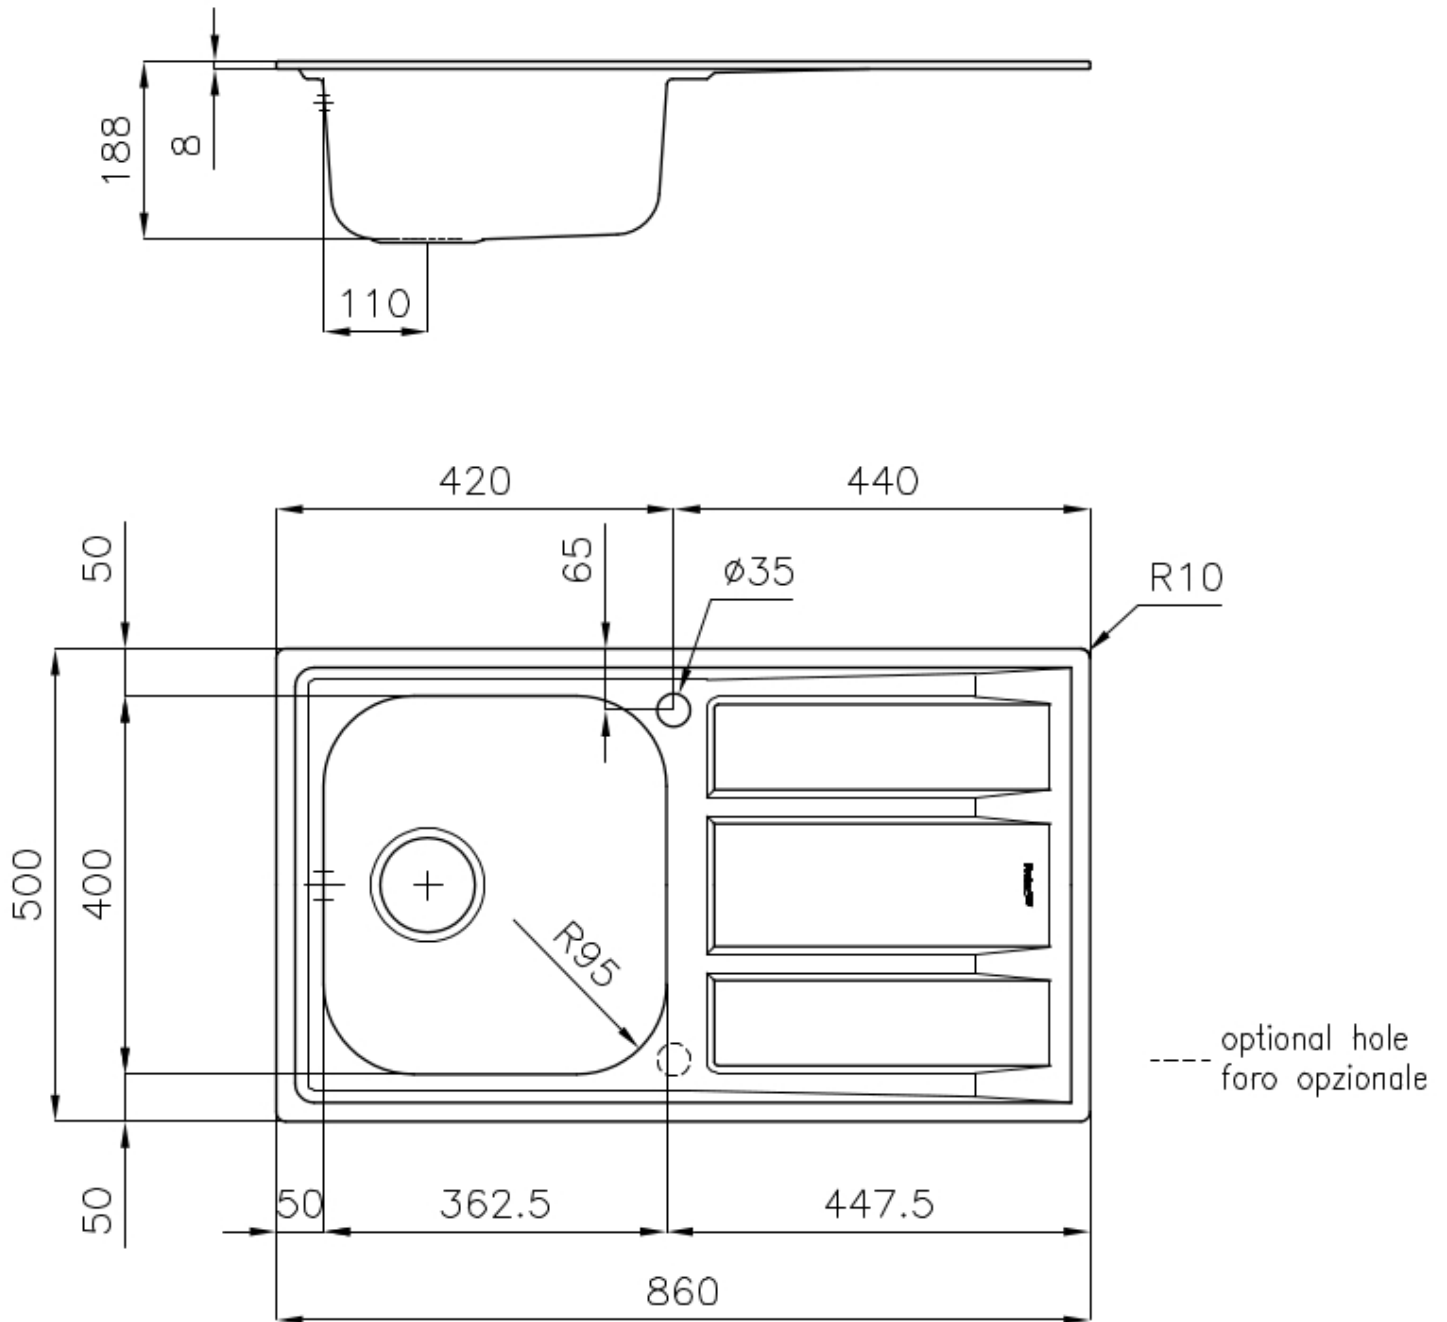

TECHNICAL DATA