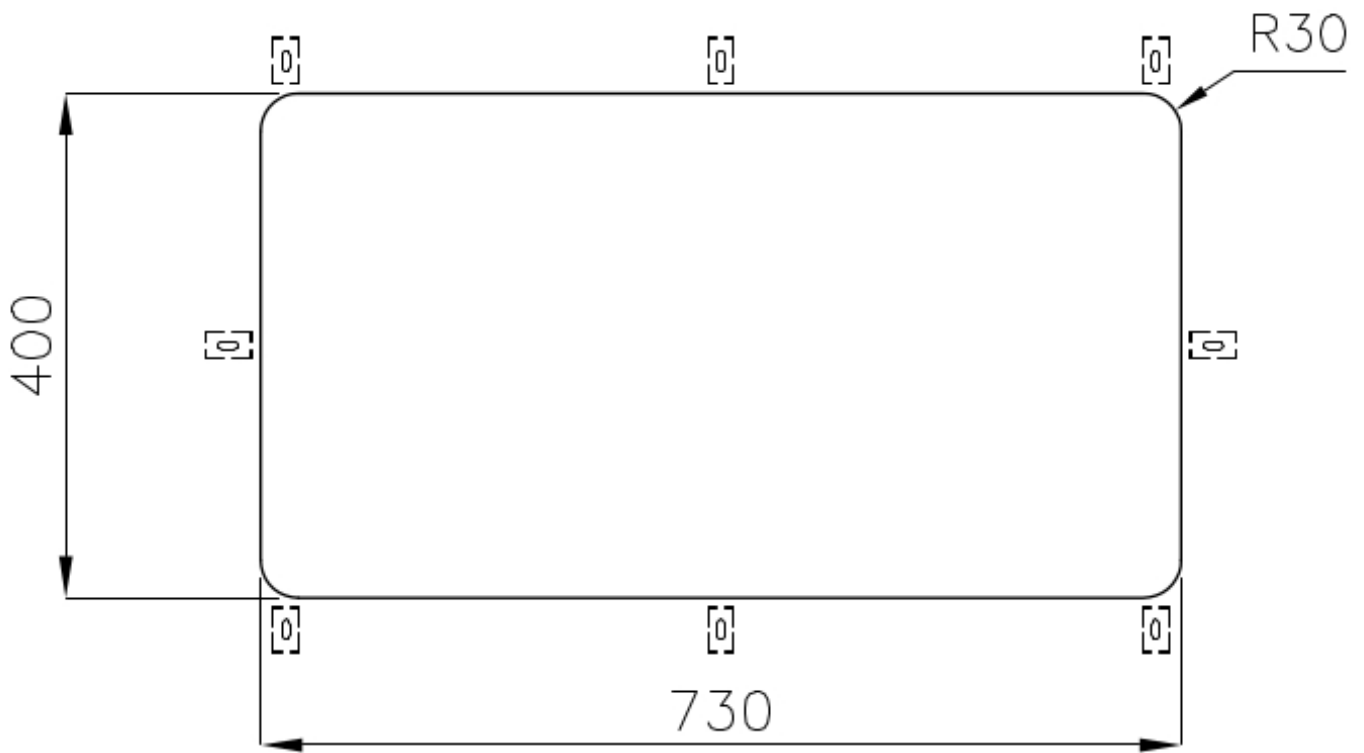

Cut out size – Dimensioni per foratura top

GALLERY