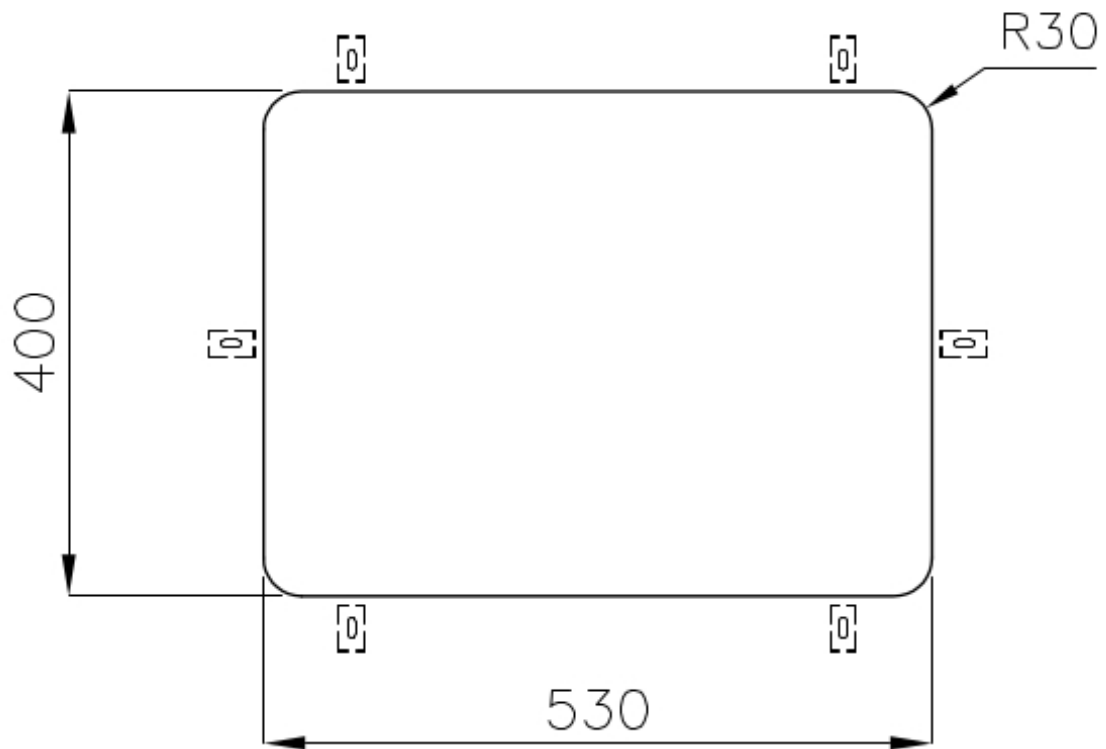

### DETAILS

Edge/Installation Type	Undermount
Material	AISI 304 stainless steel
Texture	Foster brushed
Base	60 cm
Dimensions	556 x 426 mm
Standard fittings	Fixing hooks, gasket, drain, overflow and siphon, boxed packing
Mixer holes	No standard holes
Built-in hole	View technical data sheet
Drainer	No

Width 57 cm

---

Bowl dimension 530 x 400 mm

---

Number of bowls 1 bowl

---

Waste fitting 3,5" drain

---

## FEATURES

**Basket 3,5" waste fitting** The drain is equipped with a large 3.5" drain, with the practical basket cap that prevents the discharge of solid parts.

---

**Deep bowls** This bowls reach an important depth, over 20 cm, thanks to the advanced production technology, that can be offer great capieny and practicity in all the washing operations.

## TECHNICAL DATA

Cut out size – Dimensioni per foratura top