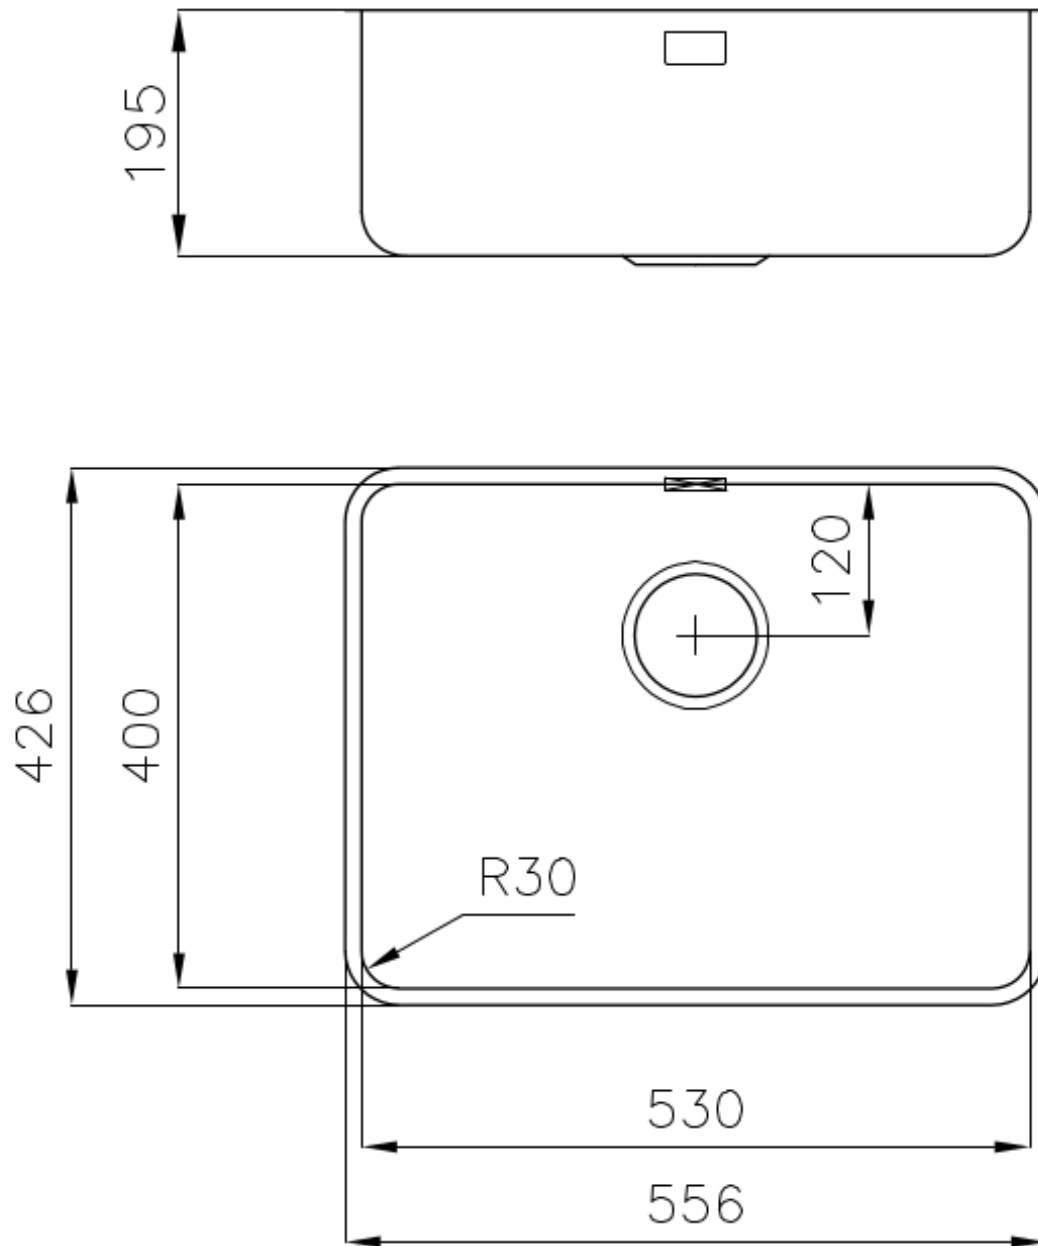

### DETAILS

Edge/Installation Type	Undermount
Material	AISI 304 stainless steel
Texture	Foster brushed
Base	60 cm
Dimensions	556 x 426 mm
Standard fittings	Fixing hooks, gasket, drain, overflow and siphon, boxed packing
Mixer holes	No standard holes
Built-in hole	View technical data sheet
Drainer	No

Width 57 cm

---

Bowl dimension 530 x 400 mm

---

Number of bowls 1 bowl

---

Waste fitting 3,5" drain

---

## FEATURES

**Basket 3,5" waste fitting** The drain is equipped with a large 3.5" drain, with the practical basket cap that prevents the discharge of solid parts.

---

**Deep bowls** This bowls reach an important depth, over 20 cm, thanks to the advanced production technology, that can be offer great capieny and practicity in all the washing operations.

## TECHNICAL DATA

Cut out size – Dimensioni per foratura top