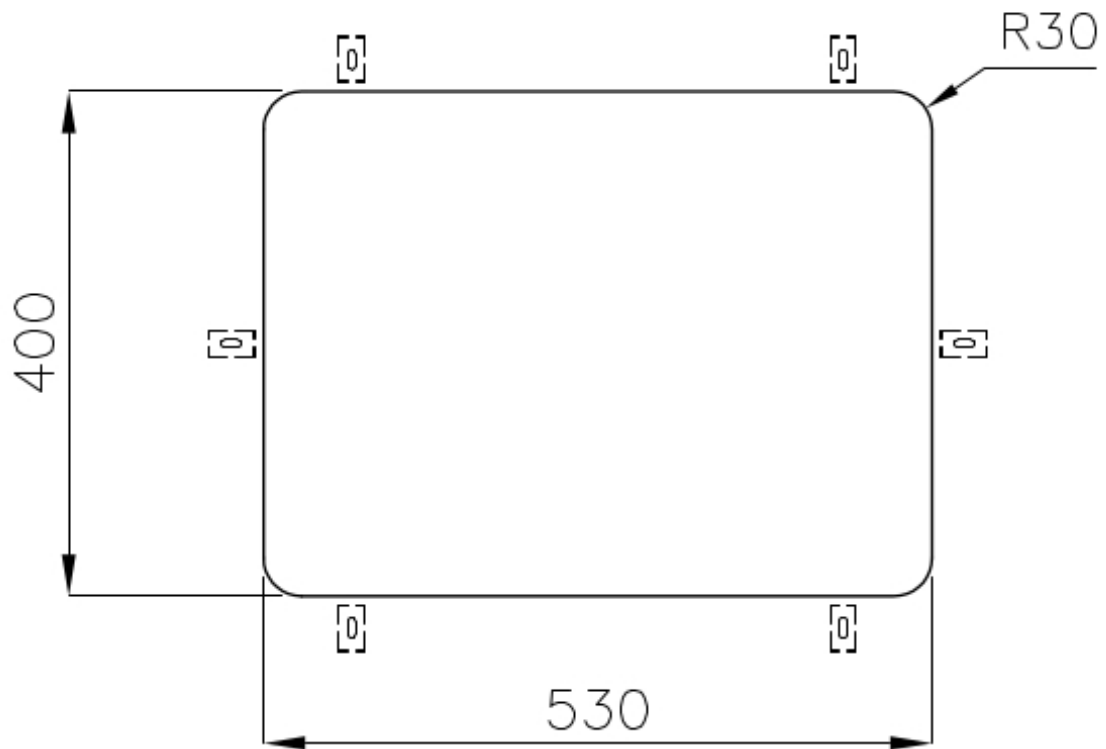

Cut out size – Dimensioni per foratura top

OPTIONAL ACCESSORIES