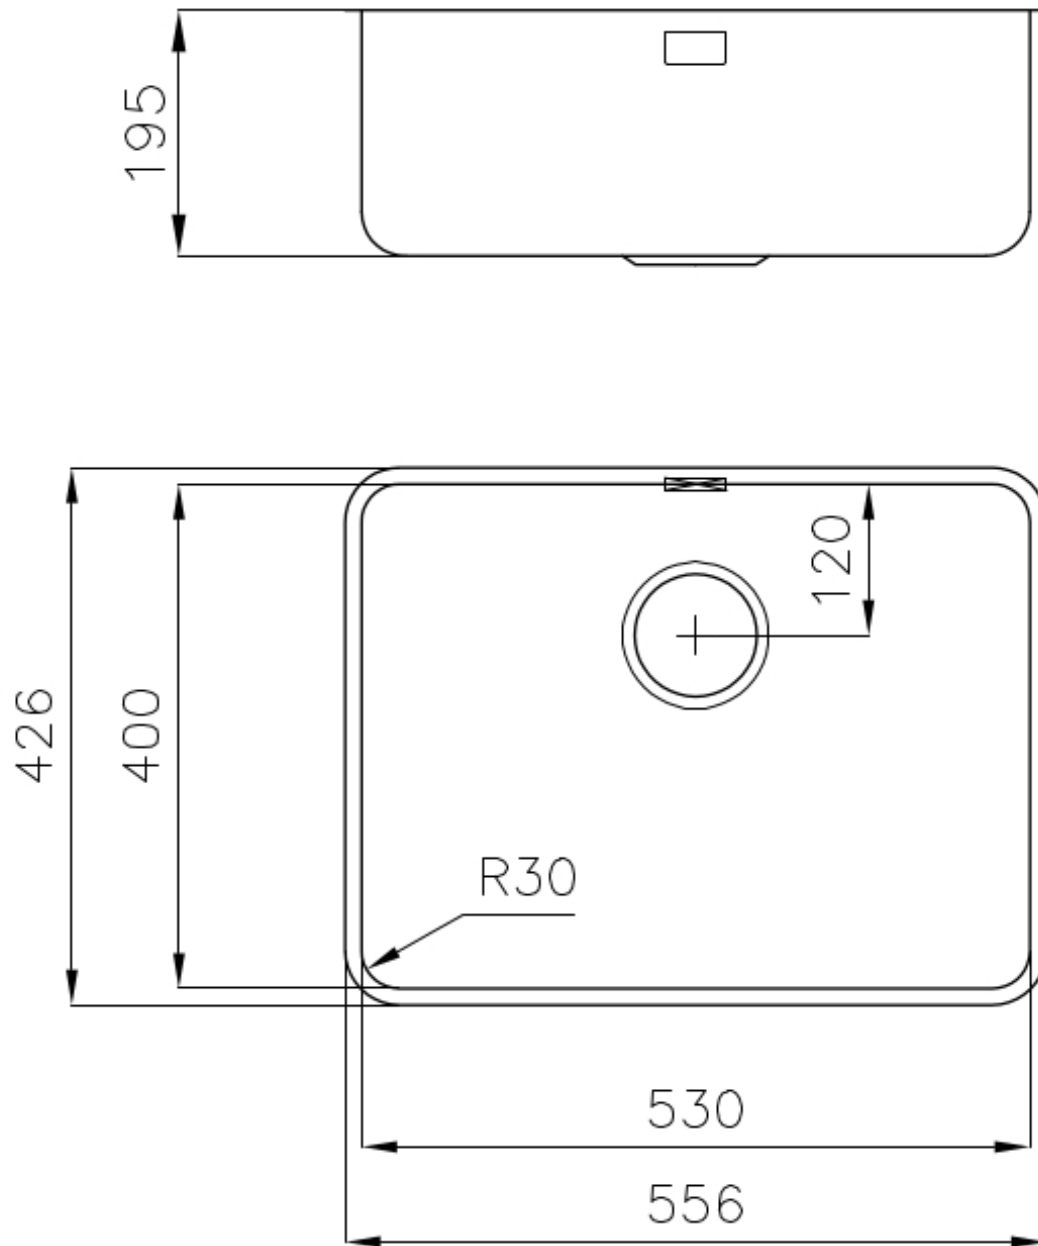

Texture

Foster brushed

Base

60 cm

Dimensions

Standard fittings

Fixing hooks, gasket, drain, overflow and siphon, boxed packing

Mixer holes

No standard holes

Built-in hole

[View technical data sheet](#)

Drainer

No

Width 57 cm

Bowl dimension 530x400mm

Number of bowls 1 bowl

Waste fitting 3,5" drain

FEATURES

Basket 3,5" waste fitting The drain is equipped with a large 3.5" drain, with the practical basket cap that prevents the discharge of solid parts.

Deep bowls This bowls reach an important depth, over 20 cm, thanks to the advanced production technology, that can be offer great capiciency and praticity in all the washing operations.

TECHNICAL DATA

Cut out size – Dimensioni per foratura top

OPTIONAL ACCESSORIES

Cestello inox
8612 000

HDPE Chopping board
8657 001

HPDE Twin chopping board
8644 101

Stainless steel plate rack
8100 303

* only in combination with the accessory
8644 101