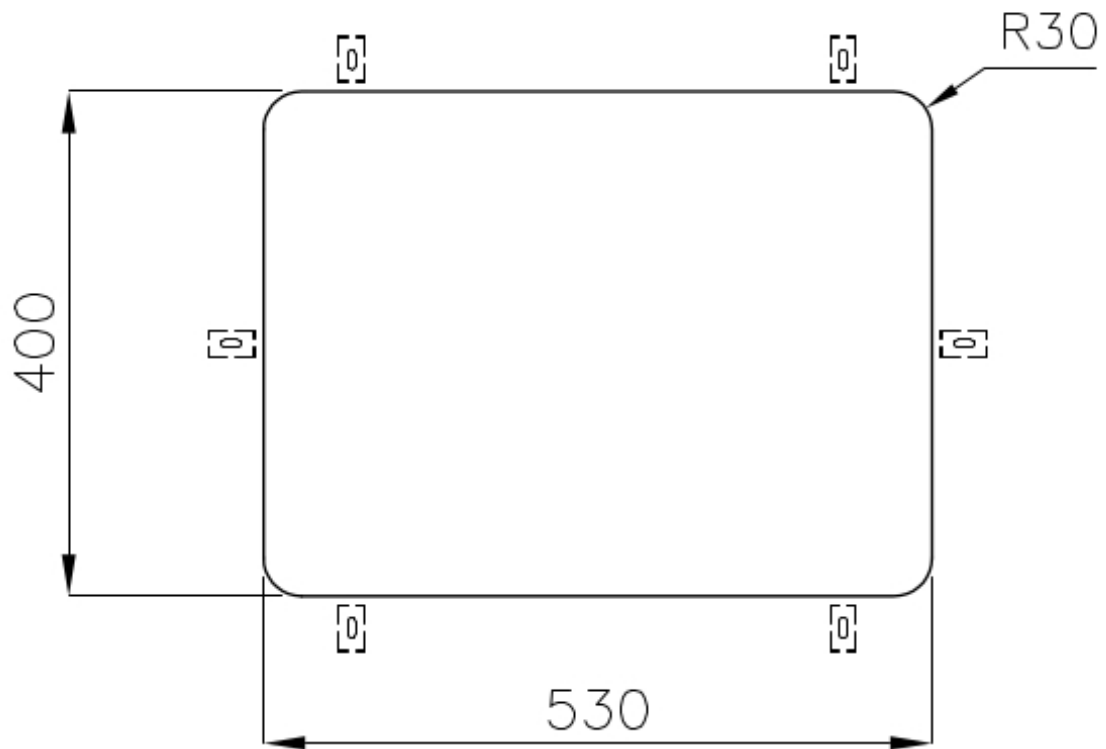

---

Texture Fumè

---

Base 60 cm

---

Width 57 cm

---

Dimensions 556 x 426 mm

---

Bowl dimension 530 x 400 mm

---

Number of bowls 1 bowl

---

Built-in hole [View technical data sheet](#)

---

Mixer holes No standard holes

## FEATURES

**Basket 3,5" waste fitting** The drain is equipped with a large 3.5" drain, with the practical basket cap that prevents the discharge of solid parts.

---

**Deep bowls** This bowls reach an important depth, over 20 cm, thanks to the advanced production technology, that can be offer great capieny and practicity in all the washing operations.

## TECHNICAL DATA

Cut out size – Dimensioni per foratura top