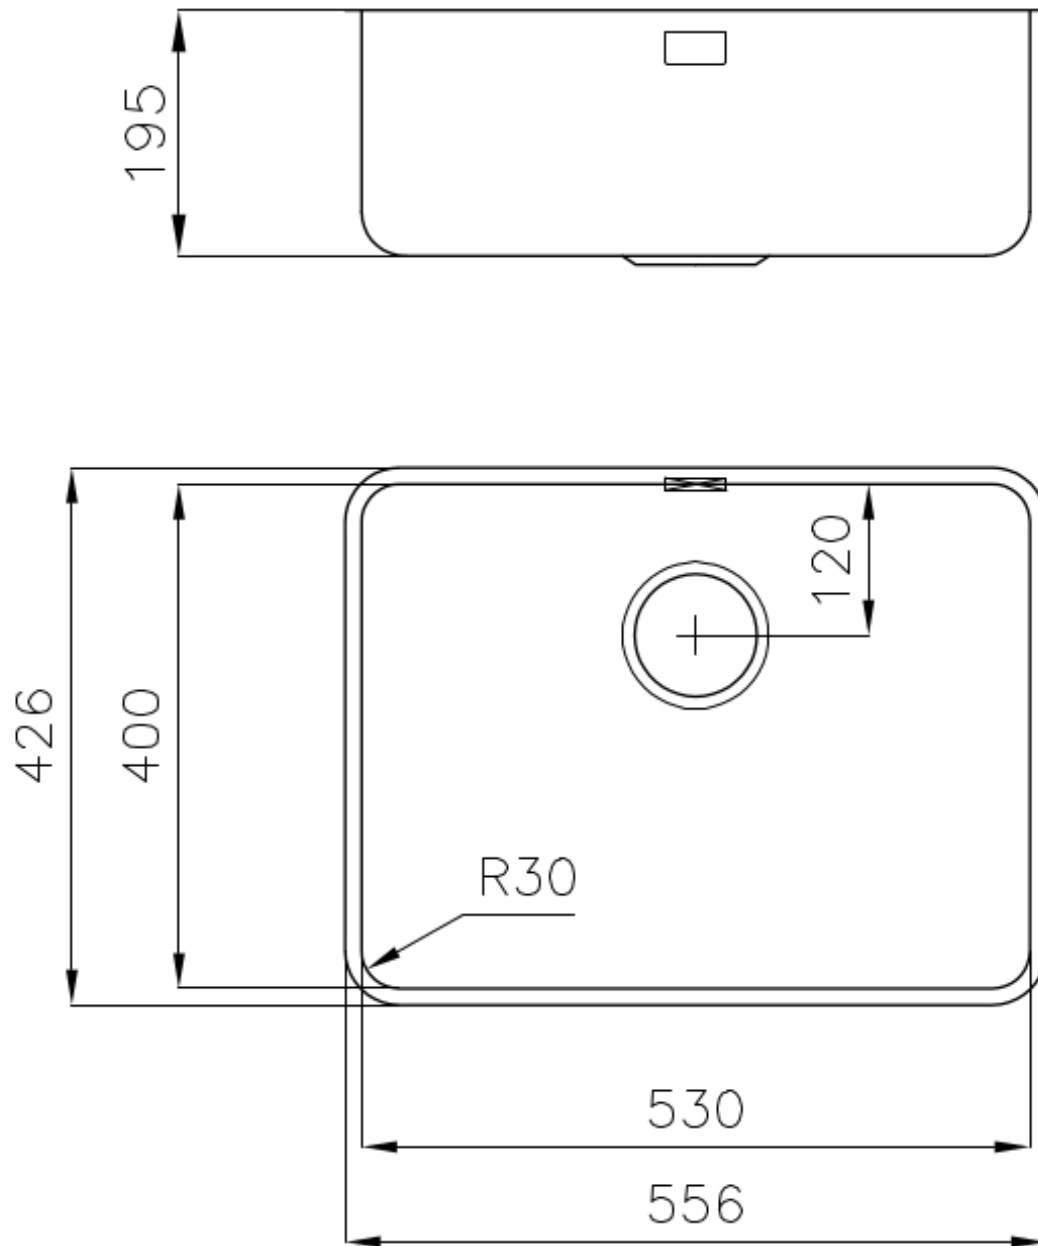

---

Texture Fumè

---

Base 60 cm

---

Width 57 cm

---

Dimensions 556 x 426 mm

---

Bowl dimension 530 x 400 mm

---

Number of bowls 1 bowl

---

Built-in hole [View technical data sheet](#)

---

Mixer holes No standard holes

## FEATURES

**Basket 3,5" waste fitting** The drain is equipped with a large 3.5" drain, with the practical basket cap that prevents the discharge of solid parts.

---

**Deep bowls** This bowls reach an important depth, over 20 cm, thanks to the advanced production technology, that can be offer great capieny and practicity in all the washing operations.

## TECHNICAL DATA

Cut out size – Dimensioni per foratura top