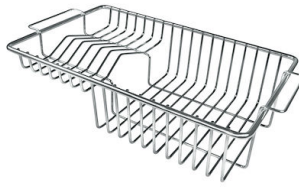

Waste fitting 3,5" drain

FEATURES

Basket 3,5" waste fitting The drain is equipped with a large 3.5" drain, with the practical basket cap that prevents the discharge of solid parts.

Deep bowls This bowls reach an important depth, over 20 cm, thanks to the advanced production technology, that can be offer great capiciency and practicity in all the washing operations.

TECHNICAL DATA

Cut out size – Dimensioni per foratura top

GALLERY

OPTIONAL ACCESSORIES

Cestello inox

HPDE Chopping board

HPDE Twin chopping board

Iroko-wood chopping board with stainless steel colander

Iroko-wood sliding chopping board

Iroko-wood twin chopping board

Stainless steel colander

Stainless steel plate rack

Stainless steel plate rack

White basket

White bowl

Graters kit with ring-holder and food collection tray

Stainless steel perforated tray

Stainless steel plate rack

WARNING:

The accessories 8159101, 8100303, 8151000 are only usable in combination with 8644101

The accessories 8100154, 8154000 are only usable in combination with 8644004