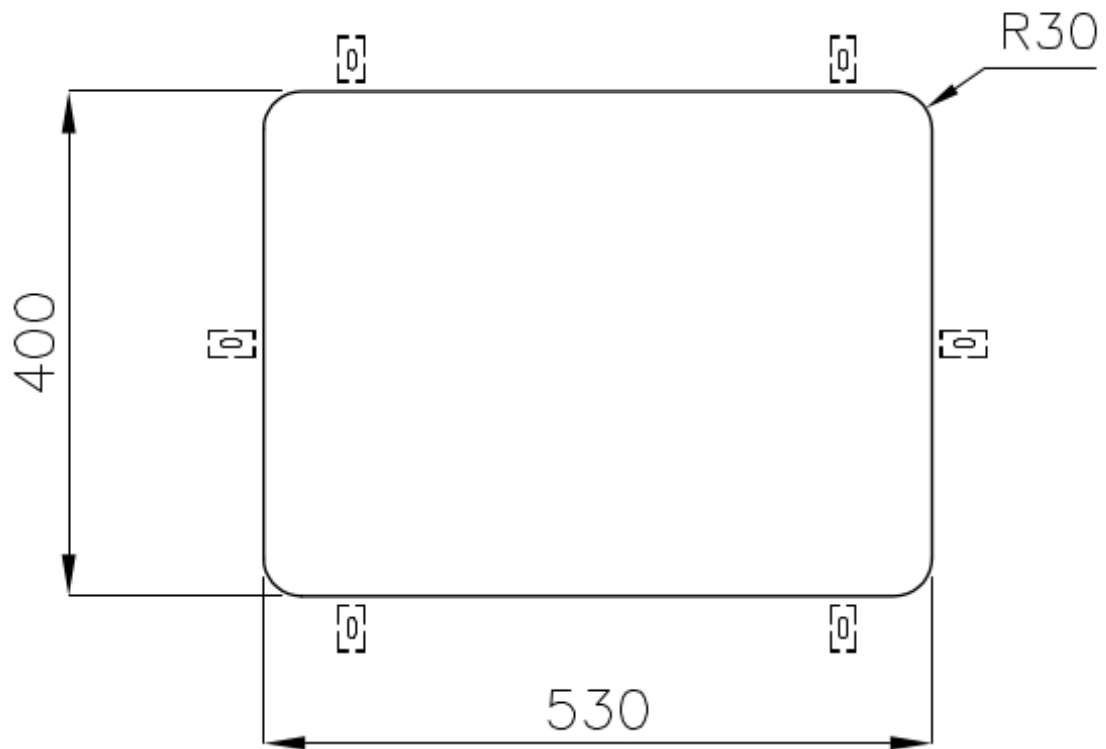

Cut out size – Dimensioni per foratura top

GALLERY