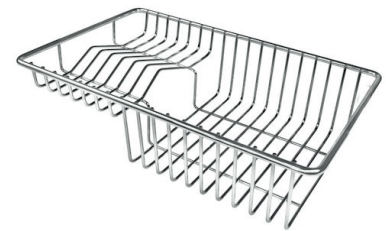

Waste fitting 3,5" drain

FEATURES

Basket 3,5" waste fitting The drain is equipped with a large 3.5" drain, with the practical basket cap that prevents the discharge of solid parts.

Deep bowls This bowls reach an important depth, over 20 cm, thanks to the advanced production technology, that can be offer great capiciency and practicity in all the washing operations.

TECHNICAL DATA

Cut out size – Dimensioni per foratura top

GALLERY

OPTIONAL ACCESSORIES

Cestello inox

HPDE Chopping board

HPDE Twin chopping board

Iroko-wood chopping board with stainless steel colander

Iroko-wood sliding chopping board

Iroko-wood twin chopping board

Stainless steel colander

Stainless steel plate rack

Stainless steel plate rack

White basket

White bowl

Graters kit with ring-holder and food collection tray

Stainless steel perforated tray

Stainless steel plate rack

WARNING:

The accessories 8159101, 8100303, 8151000 are only usable in combination with 8644101

The accessories 8100154, 8154000 are only usable in combination with 8644004