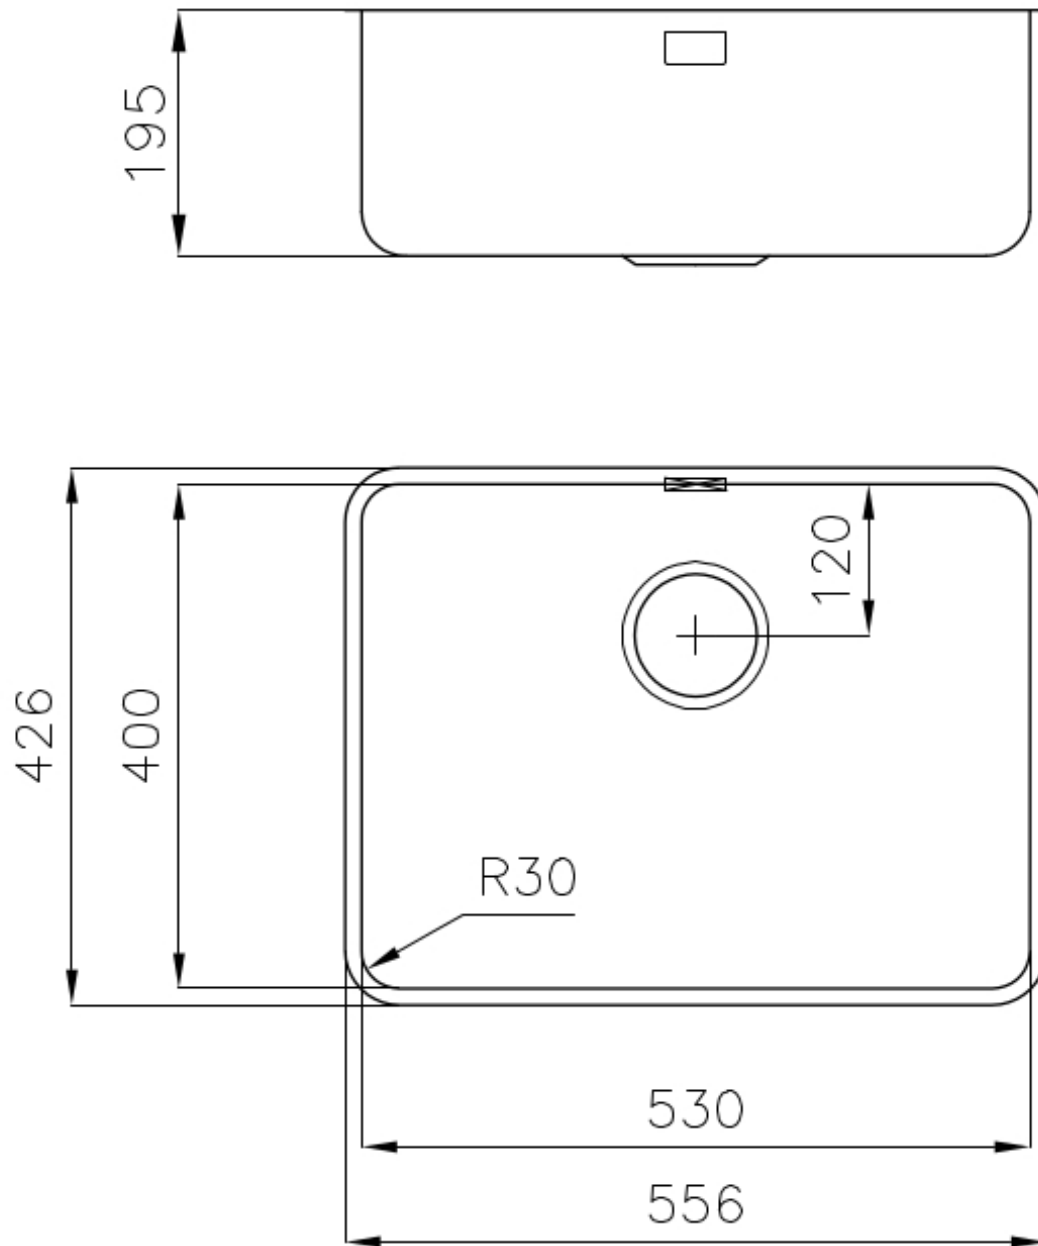

Texture

Foster brushed

Base

60 cm

Dimensions

Standard fittings

Fixing hooks, gasket, drain, overflow and siphon, boxed packing

Mixer holes

No standard holes

Built-in hole

[View technical data sheet](#)

Drainer

No

Width 57 cm

Bowl dimension 530x400mm

Number of bowls 1 bowl

Waste fitting 3,5" drain

FEATURES

Basket 3,5" waste fitting The drain is equipped with a large 3.5" drain, with the practical basket cap that prevents the discharge of solid parts.

Deep bowls This bowls reach an important depth, over 20 cm, thanks to the advanced production technology, that can be offer great capiciency and practicity in all the washing operations.

TECHNICAL DATA

Cut out size – Dimensioni per foratura top

GALLERY

OPTIONAL ACCESSORIES

Cestello inox

HPDE Chopping board

HPDE Twin chopping board

Iroko-wood chopping board with stainless steel colander