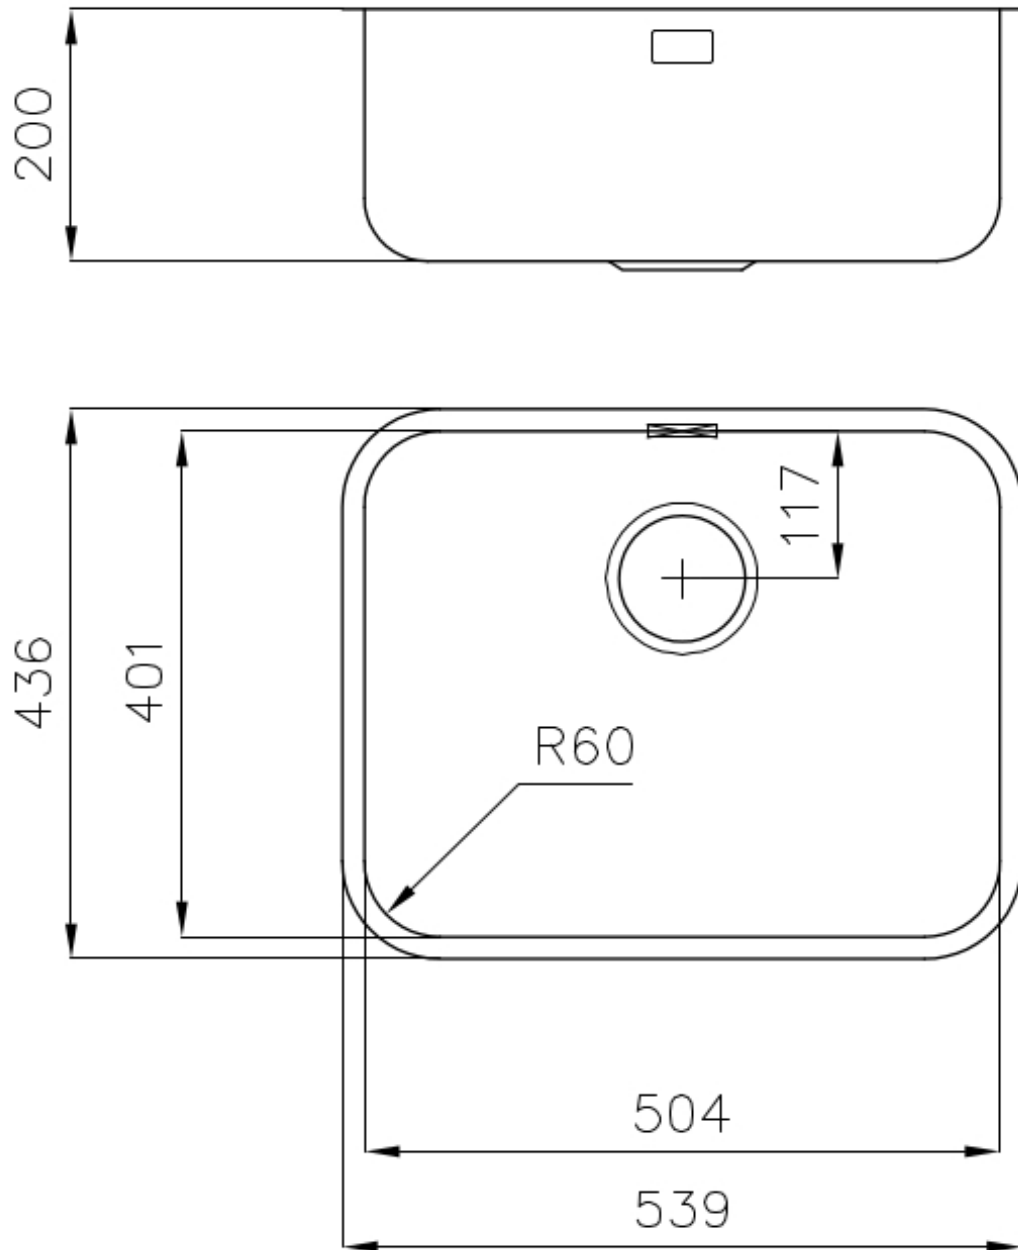

Sink KS

Kitchen Sinks

Code: 1850 850

DETAILS

Edge/Installation Type	Undermount
Finish	Foster brushed
Material	AISI 304 stainless steel
Texture	Foster brushed
Base	60 cm
Dimensions	539x436 mm
Standard fittings	Fixing hooks, gasket, drain, overflow and siphon, boxed packing
Mixer holes	No standard holes
Built-in hole	View technical data sheet

Drainer No

Width 54 cm

Bowl dimension 504x401mm

Number of bowls 1 bowl

Waste fitting 3,5" drain

FEATURES

Basket 3,5" waste fitting The drain is equipped with a large 3.5" drain, with the practical basket cap that prevents the discharge of solid parts.

TECHNICAL DATA

Cut out size – Dimensioni per foratura top

GALLERY

OPTIONAL ACCESSORIES

Cestello inox

Glass chopping board

HPDE Chopping board

White basket