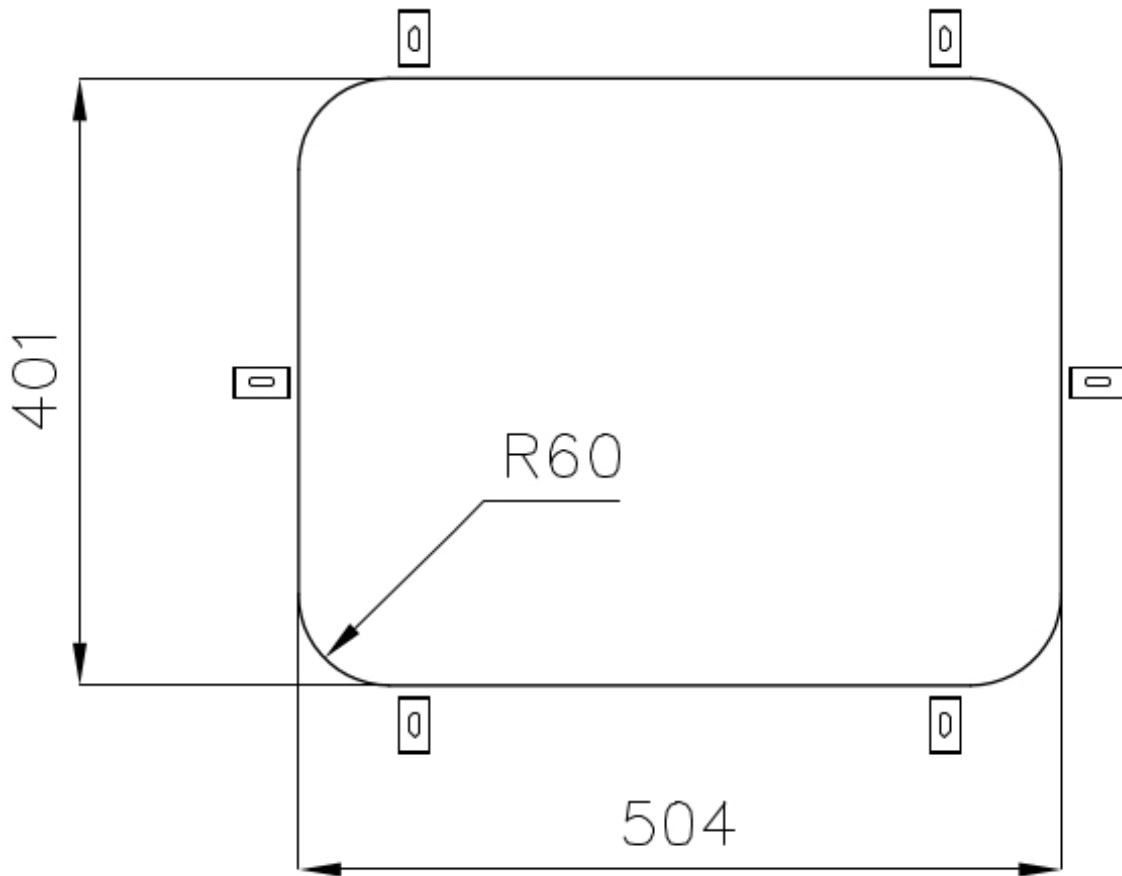

Sink KS

Kitchen Sinks

Code: 1850 850

DETAILS

Edge/Installation Type	Undermount
Finish	Foster brushed
Material	AISI 304 stainless steel
Texture	Foster brushed
Base	60 cm
Dimensions	539x436 mm
Standard fittings	Fixing hooks, gasket, drain, overflow and siphon, boxed packing
Mixer holes	No standard holes
Built-in hole	View technical data sheet

Drainer No

Width 54 cm

Bowl dimension 504x401mm

Number of bowls 1 bowl

Waste fitting 3,5" drain

FEATURES

Basket 3,5" waste fitting The drain is equipped with a large 3.5" drain, with the practical basket cap that prevents the discharge of solid parts.

TECHNICAL DATA

Cut out size – Dimensioni per foratura top

GALLERY

OPTIONAL ACCESSORIES

Cestello inox

Glass chopping board

HPDE Chopping board

White basket