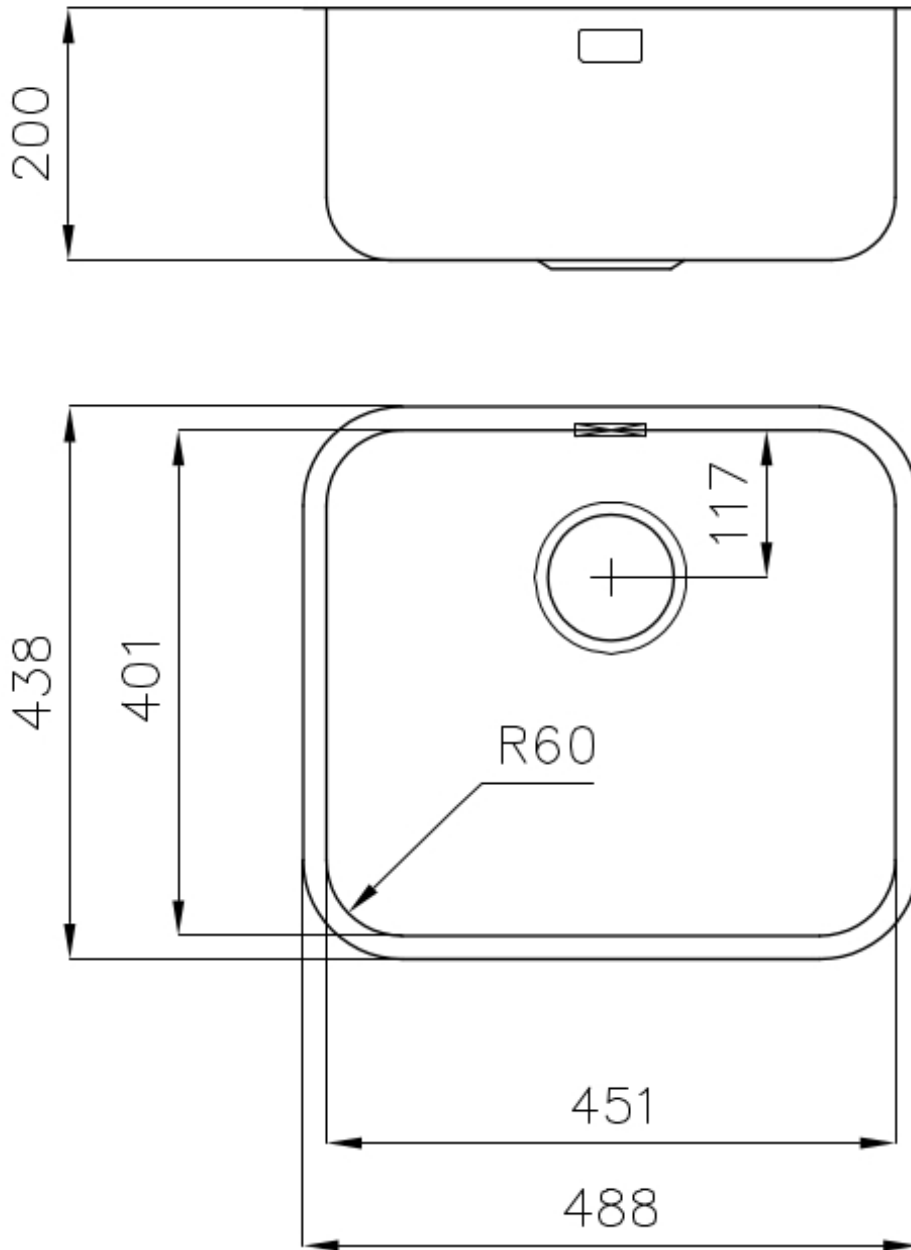

Sink KS

Kitchen Sinks

Code: 1845 850

DETAILS

Edge/Installation Type	Undermount
Finish	Foster brushed
Material	AISI 304 stainless steel
Texture	Foster brushed
Base	60 cm
Dimensions	488x438 mm
Standard fittings	Fixing hooks, gasket, drain, overflow and siphon, boxed packing
Mixer holes	No standard holes
Built-in hole	View technical data sheet

Drainer No

Width 49 cm

Bowl dimension 451x401mm

Number of bowls 1 bowl

Waste fitting 3,5" drain

FEATURES

Basket 3,5" waste fitting The drain is equipped with a large 3.5" drain, with the practical basket cap that prevents the discharge of solid parts.

TECHNICAL DATA

Cut out size – Dimensioni per foratura top

GALLERY

OPTIONAL ACCESSORIES

Cestello inox

Glass chopping board

HPDE Chopping board

White basket