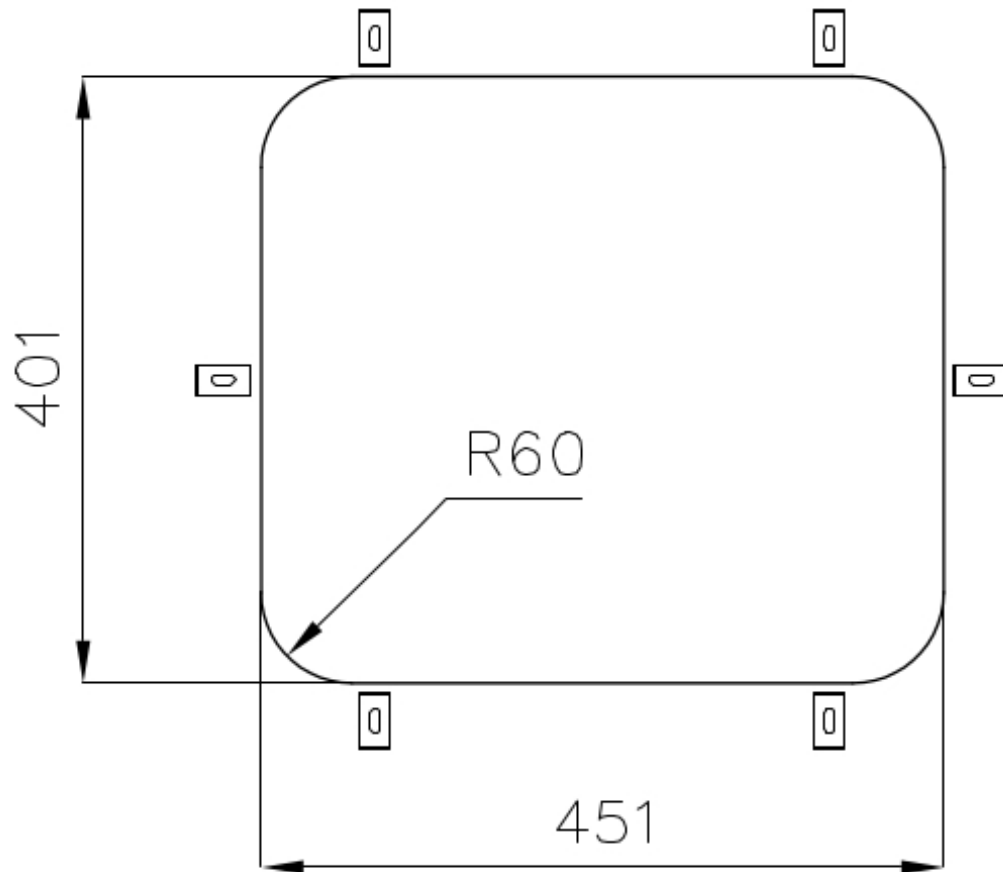

Sink KS

Kitchen Sinks

Code: 1845 850

DETAILS

Edge/Installation Type	Undermount
Finish	Foster brushed
Material	AISI 304 stainless steel
Texture	Foster brushed
Base	60 cm
Dimensions	488x438 mm
Standard fittings	Fixing hooks, gasket, drain, overflow and siphon, boxed packing
Mixer holes	No standard holes
Built-in hole	View technical data sheet

Drainer No

Width 49 cm

Bowl dimension 451x401mm

Number of bowls 1 bowl

Waste fitting 3,5" drain

FEATURES

Basket 3,5" waste fitting The drain is equipped with a large 3.5" drain, with the practical basket cap that prevents the discharge of solid parts.

TECHNICAL DATA

Cut out size – Dimensioni per foratura top

GALLERY

OPTIONAL ACCESSORIES

Cestello inox

Glass chopping board

HPDE Chopping board

White basket