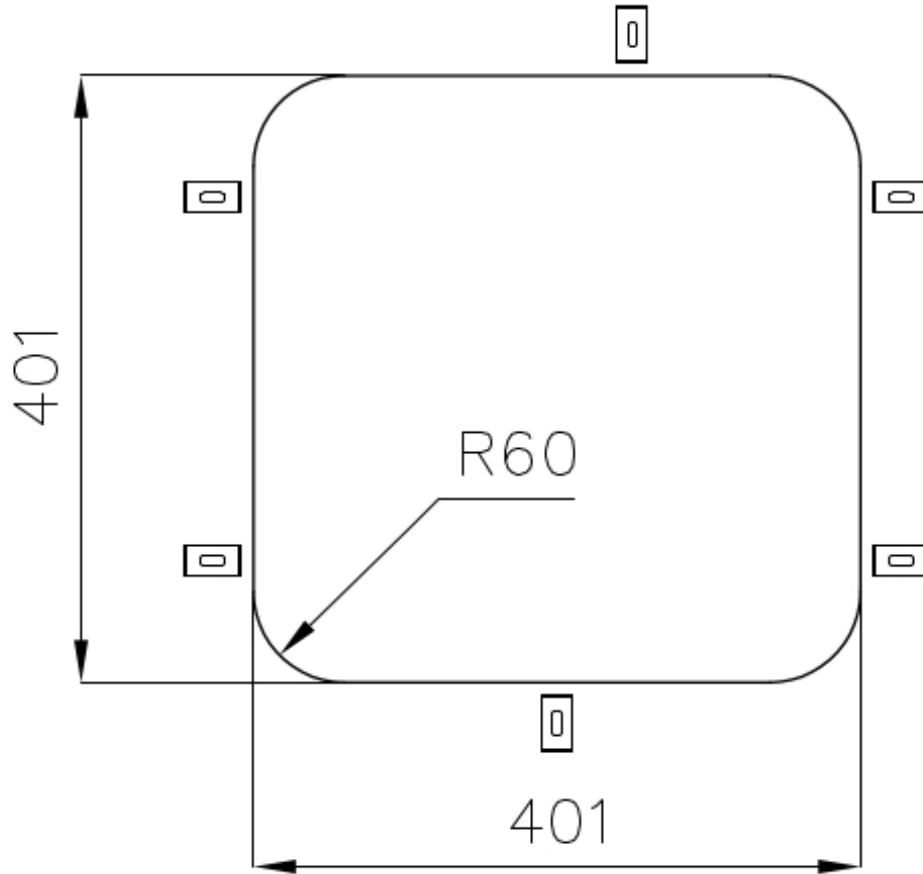

Sink KS

Kitchen Sinks

Code: 1840 850

DETAILS

Edge/Installation Type	Undermount
Finish	Foster brushed
Material	AISI 304 stainless steel
Texture	Foster brushed
Base	45 cm
Dimensions	436x436 mm
Standard fittings	Fixing hooks, gasket, drain, overflow and siphon, boxed packing
Mixer holes	No standard holes
Built-in hole	View technical data sheet

Drainer No

Width 44 cm

Bowl dimension 401x401mm

Number of bowls 1 bowl

Waste fitting 3,5" drain

FEATURES

Basket 3,5" waste fitting The drain is equipped with a large 3.5" drain, with the practical basket cap that prevents the discharge of solid parts.

TECHNICAL DATA

Cut out size – Dimensioni per foratura top

OPTIONAL ACCESSORIES

Glass chopping board
8631 300

HDPE Chopping board
8657 001

White bowl
8153 100

**Iroko-wood sliding chopping board
with stainless steel colander**
8644 044

RECOMMENDED PAIRINGS

Mixer Tap Delta
8441 000

OPTIONAL AUTOMATIC WASTE FITTINGS

Automatic waste fitting - PM
8407 113

Space automatic waste fitting - PA
8407 108

Space automatic waste fitting - PE
8407 109