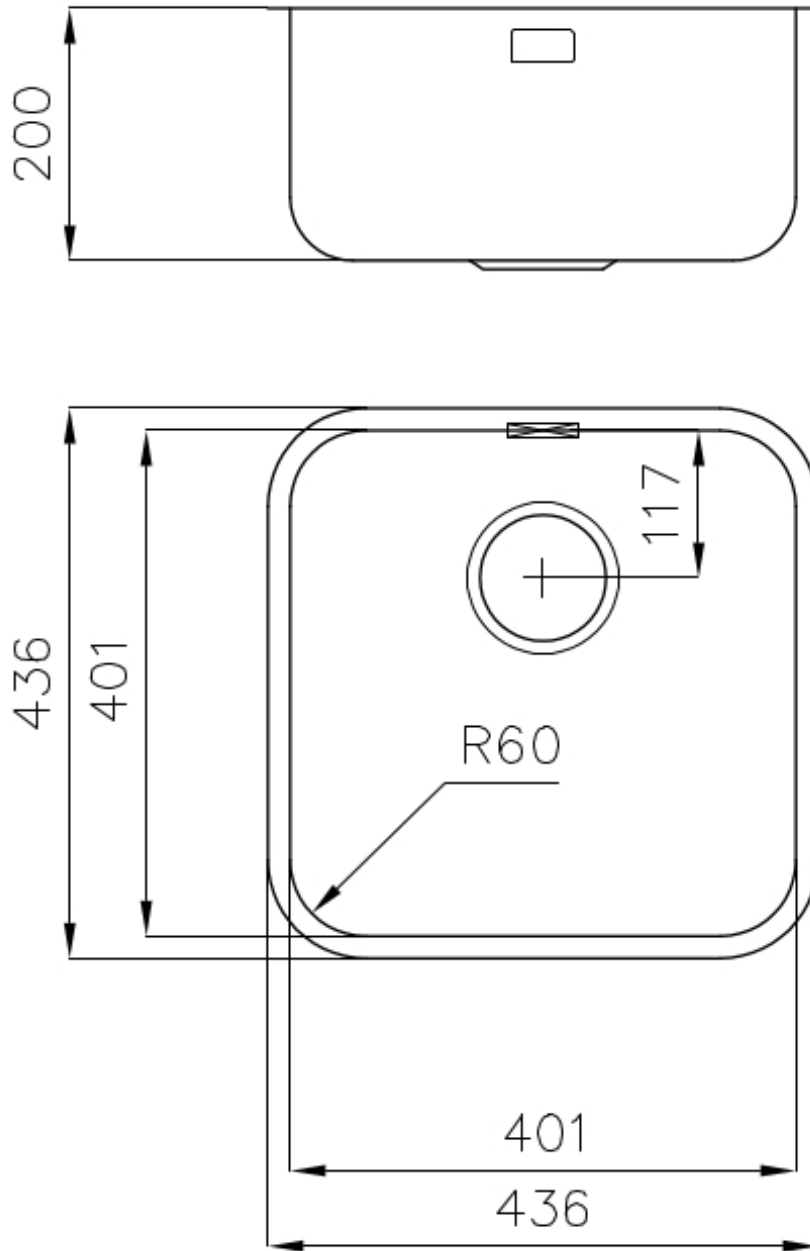

Sink KS

Kitchen Sinks

Code: 1840 850

DETAILS

Edge/Installation Type	Undermount
Finish	Foster brushed
Material	AISI 304 stainless steel
Texture	Foster brushed
Base	45 cm
Dimensions	436x436 mm
Standard fittings	Fixing hooks, gasket, drain, overflow and siphon, boxed packing
Mixer holes	No standard holes
Built-in hole	View technical data sheet

Drainer No

Width 44 cm

Bowl dimension 401x401mm

Number of bowls 1 bowl

Waste fitting 3,5" drain

FEATURES

Basket 3,5" waste fitting The drain is equipped with a large 3.5" drain, with the practical basket cap that prevents the discharge of solid parts.

TECHNICAL DATA

Cut out size – Dimensioni per foratura top

OPTIONAL ACCESSORIES

Glass chopping board
8631 300

HDPE Chopping board
8657 001

White bowl
8153 100

**Iroko-wood sliding chopping board
with stainless steel colander**
8644 044