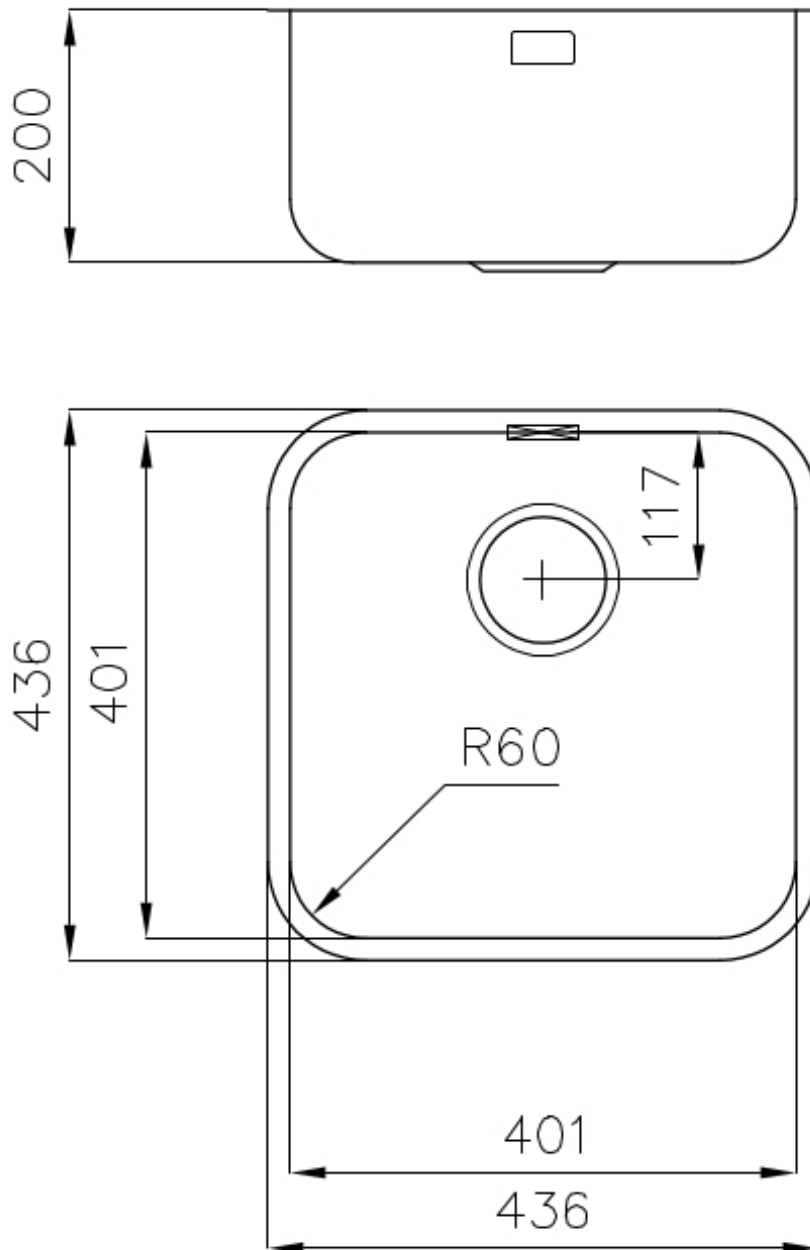

Sink KS

Kitchen Sinks

Code: 1840 850

DETAILS

Edge/Installation Type	Undermount
Finish	Foster brushed
Material	AISI 304 stainless steel
Texture	Foster brushed
Base	45 cm
Dimensions	436x436 mm
Standard fittings	Fixing hooks, gasket, drain, overflow and siphon, boxed packing
Mixer holes	No standard holes
Built-in hole	View technical data sheet

Drainer No

Width 44 cm

Bowl dimension 401x401mm

Number of bowls 1 bowl

Waste fitting 3,5" drain

FEATURES

Basket 3,5" waste fitting The drain is equipped with a large 3.5" drain, with the practical basket cap that prevents the discharge of solid parts.

TECHNICAL DATA

Cut out size – Dimensioni per foratura top

GALLERY

OPTIONAL ACCESSORIES

Cestello inox

Glass chopping board

HPDE Chopping board

Iroko-wood chopping board