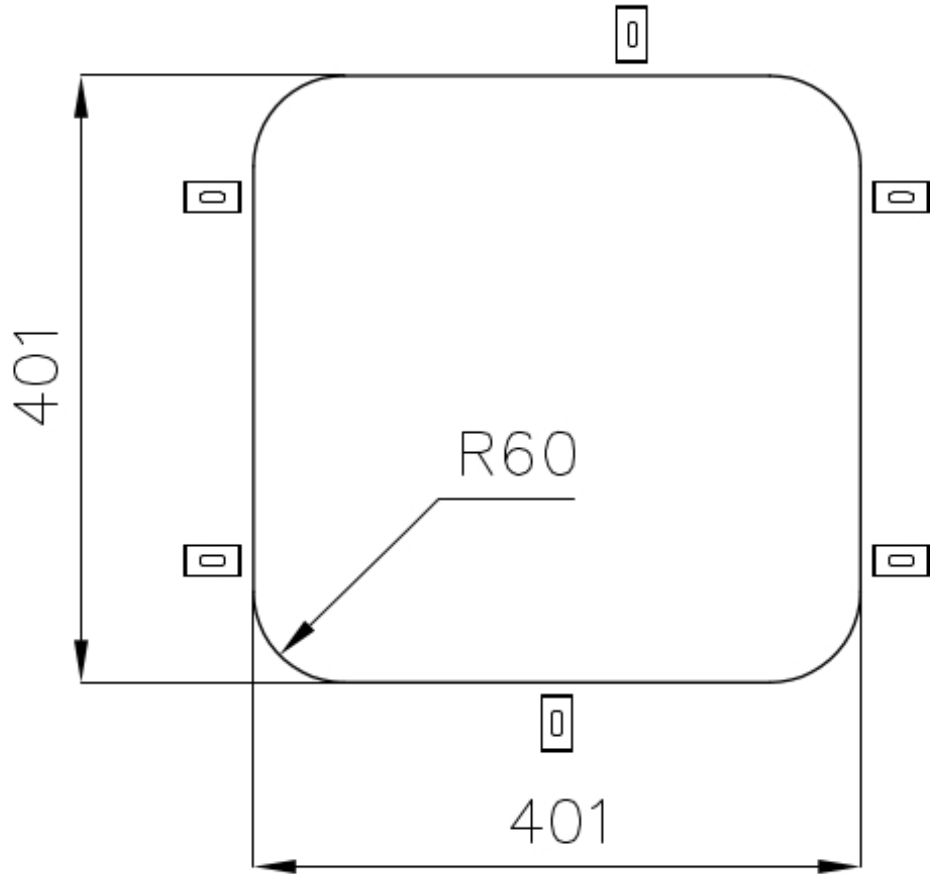

Sink KS

Kitchen Sinks

Code: 1840 850

DETAILS

Edge/Installation Type	Undermount
Finish	Foster brushed
Material	AISI 304 stainless steel
Texture	Foster brushed
Base	45 cm
Dimensions	436x436 mm
Standard fittings	Fixing hooks, gasket, drain, overflow and siphon, boxed packing
Mixer holes	No standard holes
Built-in hole	View technical data sheet

Drainer No

Width 44 cm

Bowl dimension 401x401mm

Number of bowls 1 bowl

Waste fitting 3,5" drain

FEATURES

Basket 3,5" waste fitting The drain is equipped with a large 3.5" drain, with the practical basket cap that prevents the discharge of solid parts.

TECHNICAL DATA

Cut out size – Dimensioni per foratura top

GALLERY

OPTIONAL ACCESSORIES

Cestello inox

Glass chopping board

HPDE Chopping board

Iroko-wood chopping board