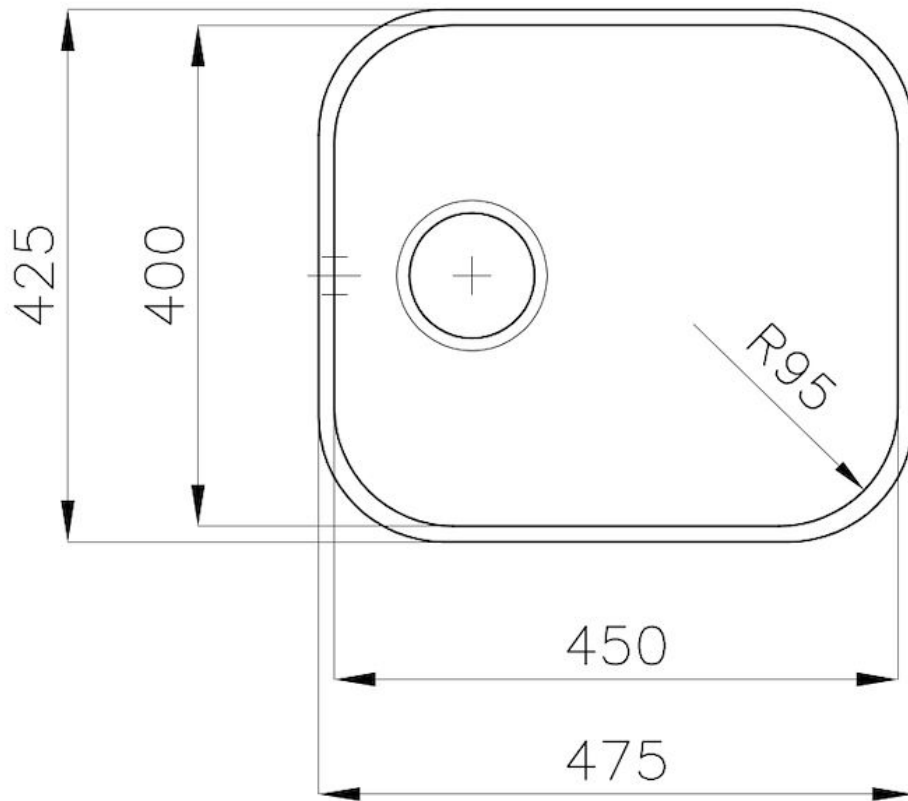

Sink Big Bowl

Kitchen Sinks

Code: 1811 050

DETAILS

Edge/Installation Type	Undermount
Finish	Foster brushed
Material	AISI 304 stainless steel
Texture	Foster brushed
Base	60 cm
Dimensions	475x425 mm
Standard fittings	Fixing hooks, gasket, drain, overflow and siphon, boxed packing
Mixer holes	No standard holes
Built-in hole	View technical data sheet

Drainer No

Width 47 cm

Bowl dimension 450x400mm

Number of bowls 1 bowl

Waste fitting 3,5" drain

FEATURES

Basket 3,5" waste fitting The drain is equipped with a large 3.5" drain, with the practical basket cap that prevents the discharge of solid parts.

TECHNICAL DATA

OPTIONAL ACCESSORIES

Glass chopping board
8631 300

HDPE Chopping board
8657 001

RECOMMENDED PAIRINGS

Mixer Tap Delta
8441 000

OPTIONAL AUTOMATIC WASTE FITTINGS

Automatic waste fitting
8407 100