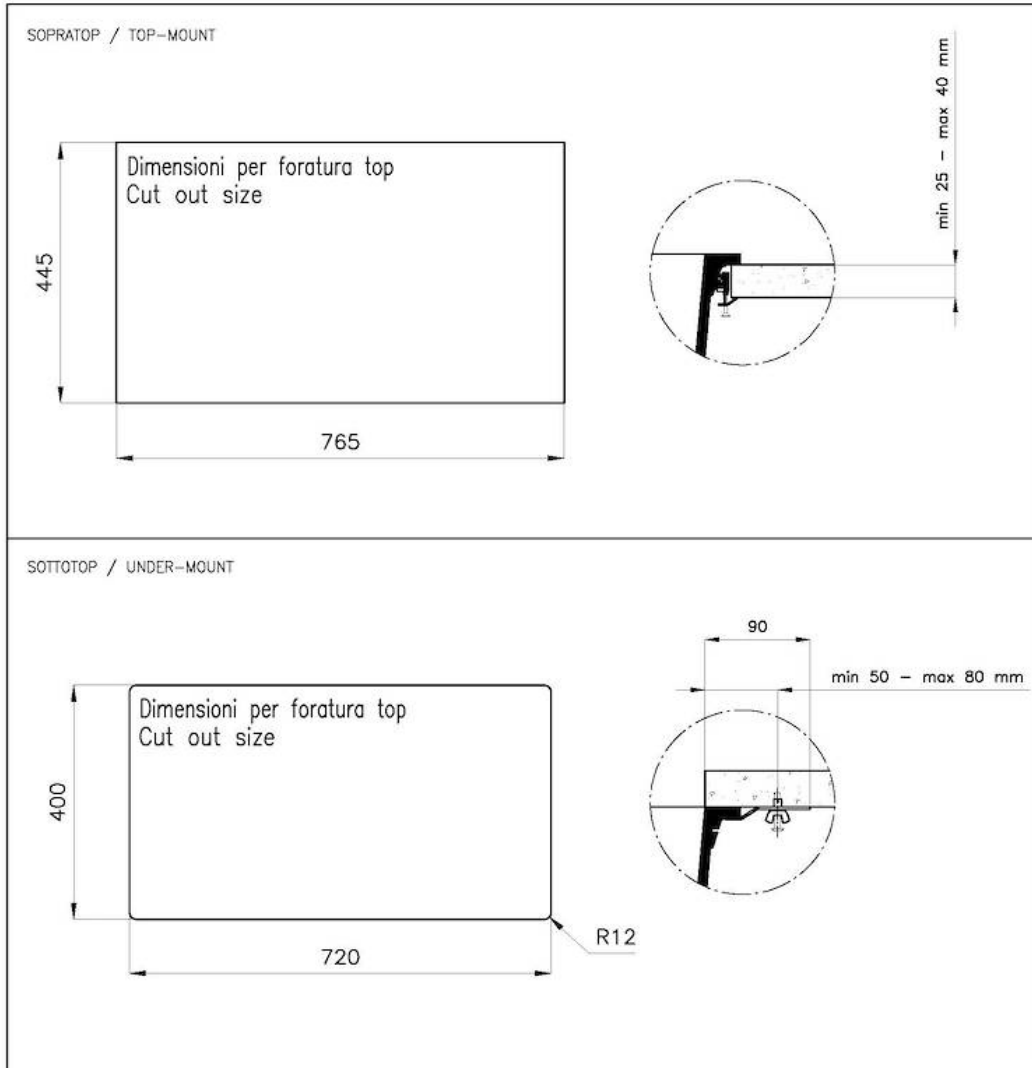

TECHNICAL DATA