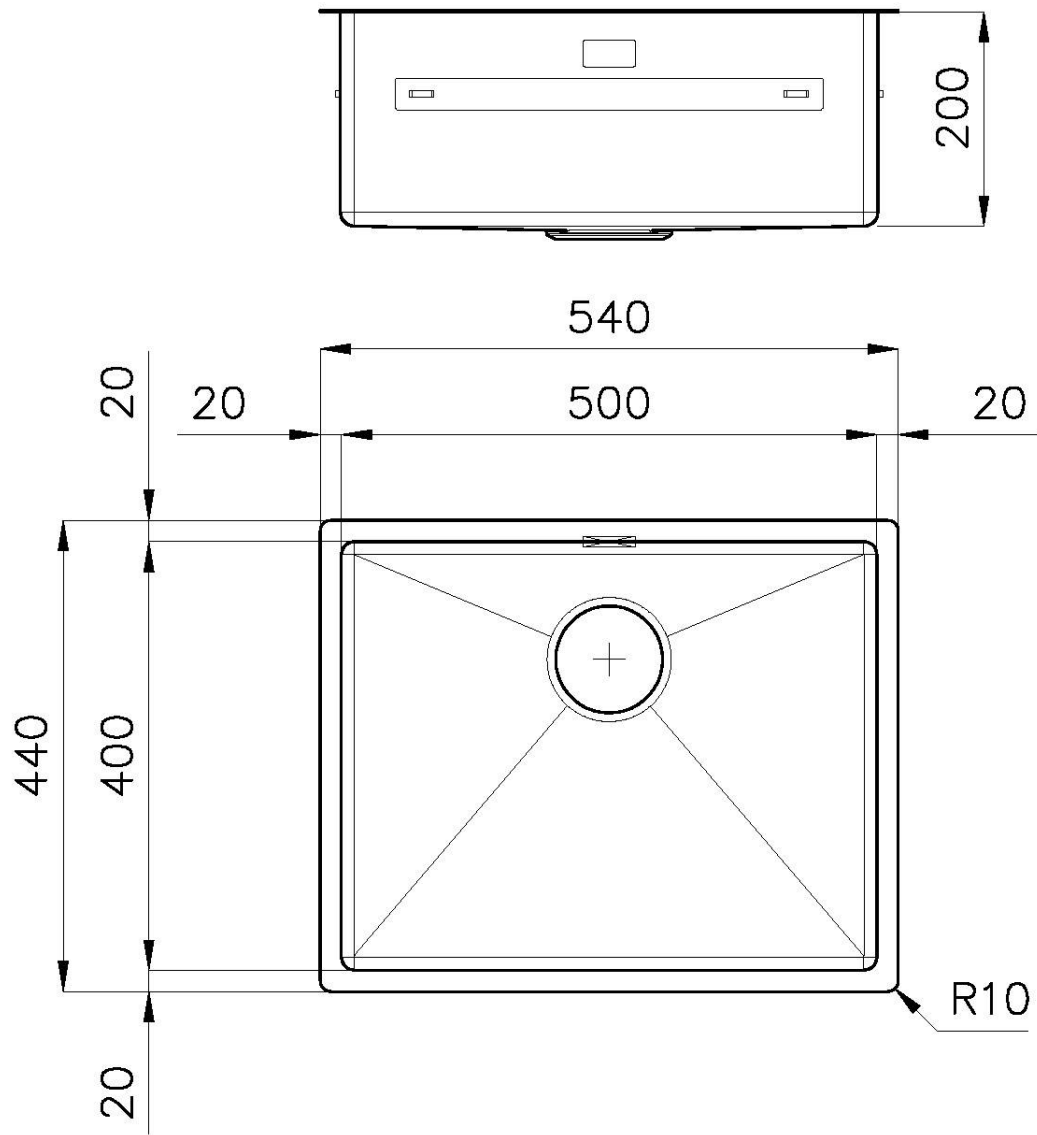

Base 60 cm

Dimensions 540 x 440 mm

Bowl dimension 500 x 400 mm

Width 54 cm

Built-in hole [View technical data sheet](#)

Number of bowls	1 bowl
Standard fittings	Fixing hooks, drain, overflow and siphon, boxed packing
Drainer	No
Mixer holes	No standard holes
Waste fitting	Drain SPACE 3,5"

FEATURES

Deep bowls	This bowls reach an important depth, over 20 cm, thanks to the advanced production technology, that can be offer great capiciency and practicity in all the washing operations.
Diamond-shape bottom	The draining of water is an important feature in a sink, and it's always taken good care of in Foster products. In the bent-welded sinks, which would have a flat bottom, the proper draining is guaranteed by the elegant beveling, which helps the water flow.
High thickness	1mm thick steel. A significant thickness, which guarantees the maximum sturdiness and durability.
Perimetral overflow	The overflow is always a security on the Foster sinks that prevents the overflow of water in case of oversights. The perimeter drain solution improves aesthetics thanks to its square and essential shape.
Small radius	Bowls with squared shapes with a modern design and an increased capacity, for a minimal aesthetics connected with an extreme practicity.

TECHNICAL DATA

8100 617
POSIZIONATA A FILO VASCA / EDGE POSITIONING

8100 617
POSIZIONATA SUL FONDO / BOTTOM POSITIONING

GALLERY

EQUIPMENT

Black grid
8100 617

OPTIONAL ACCESSORIES

Glass chopping board
8631 300