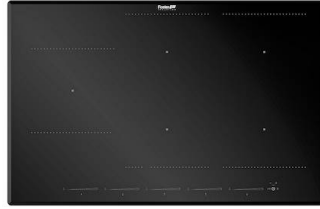

Cooker hob KE Induction
7386 646