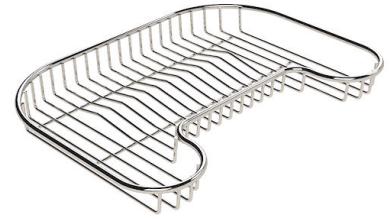

## FEATURES

Double mixer hole	The large tap counter is already fitted with a series of 2 tap holes. In the second hole it is possible to install the remote control of the automatic drain or, alternatively, a practical soap dispenser.
High thickness	1mm thick steel. A significant thickness, which guarantees the maximum sturdiness and durability.
Automatic waste fitting	The waste-fitting with round remote knob is supplied; a practical accessory which makes it unnecessary to get wet in order to drain the water from the bowl.
Basket 3,5" waste fitting	The drain is equipped with a large 3.5" drain, with the practical basket cap that prevents the discharge of solid parts.
2nd / 3rd hole available	The sink can be customized with the execution on request of additional holes, usable for double-hole mixers, for remote controlled drains or for the installation of soap dispensers. The positions are marked on the drawings with dotted line holes.
Deep bowls	This bowls reach an important depth, over 20 cm, thanks to the advanced production technology, that can be offer great capiciency and practicity in all the washing operations.

## OPTIONAL ACCESSORIES

**Iroko-wood chopping board**  
8659 111

**Iroko-wood chopping board**  
8659 112

**Iroko-wood twin chopping board**  
8644 003

**Stainless steel colander**  
8154 000

**Stainless steel plate rack**  
8100 154

**Stainless steel plate rack**  
8100 111

**Vaschetta bianca**  
8152 100

**White colander**  
8151 100