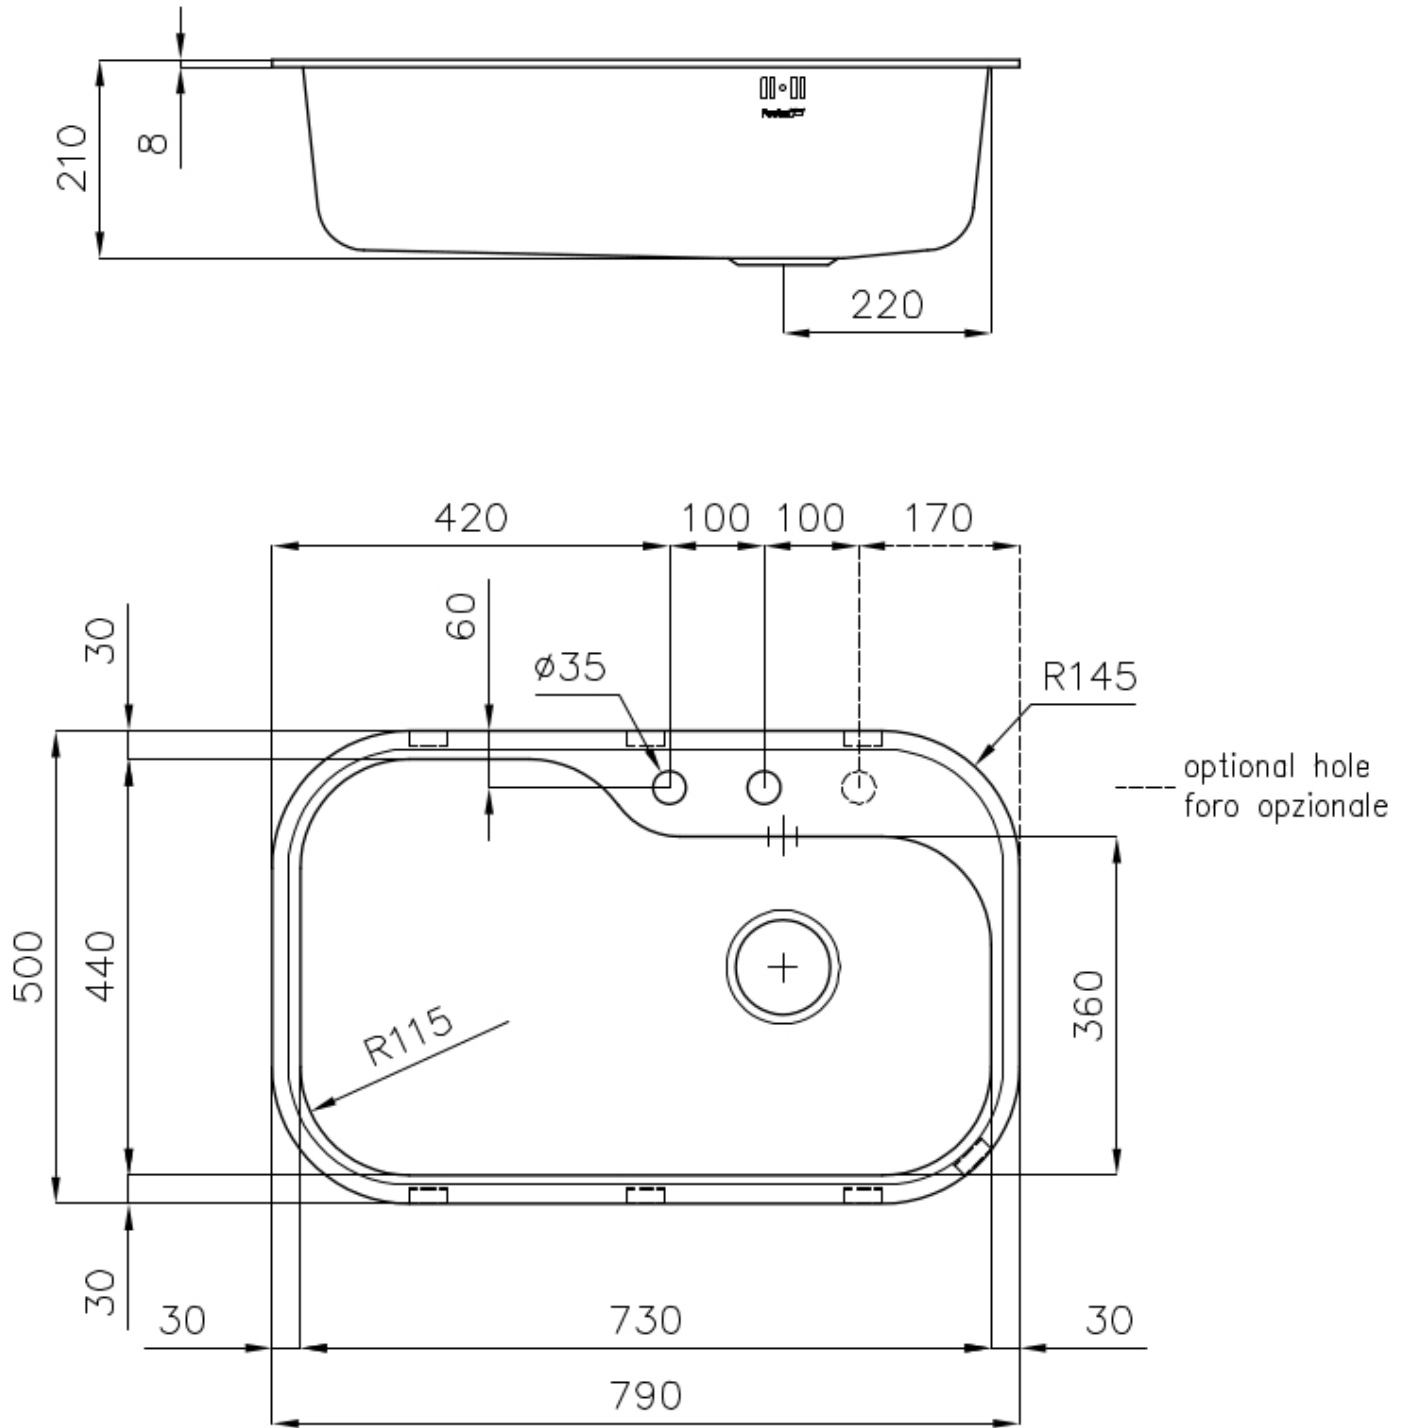

TECHNICAL DATA