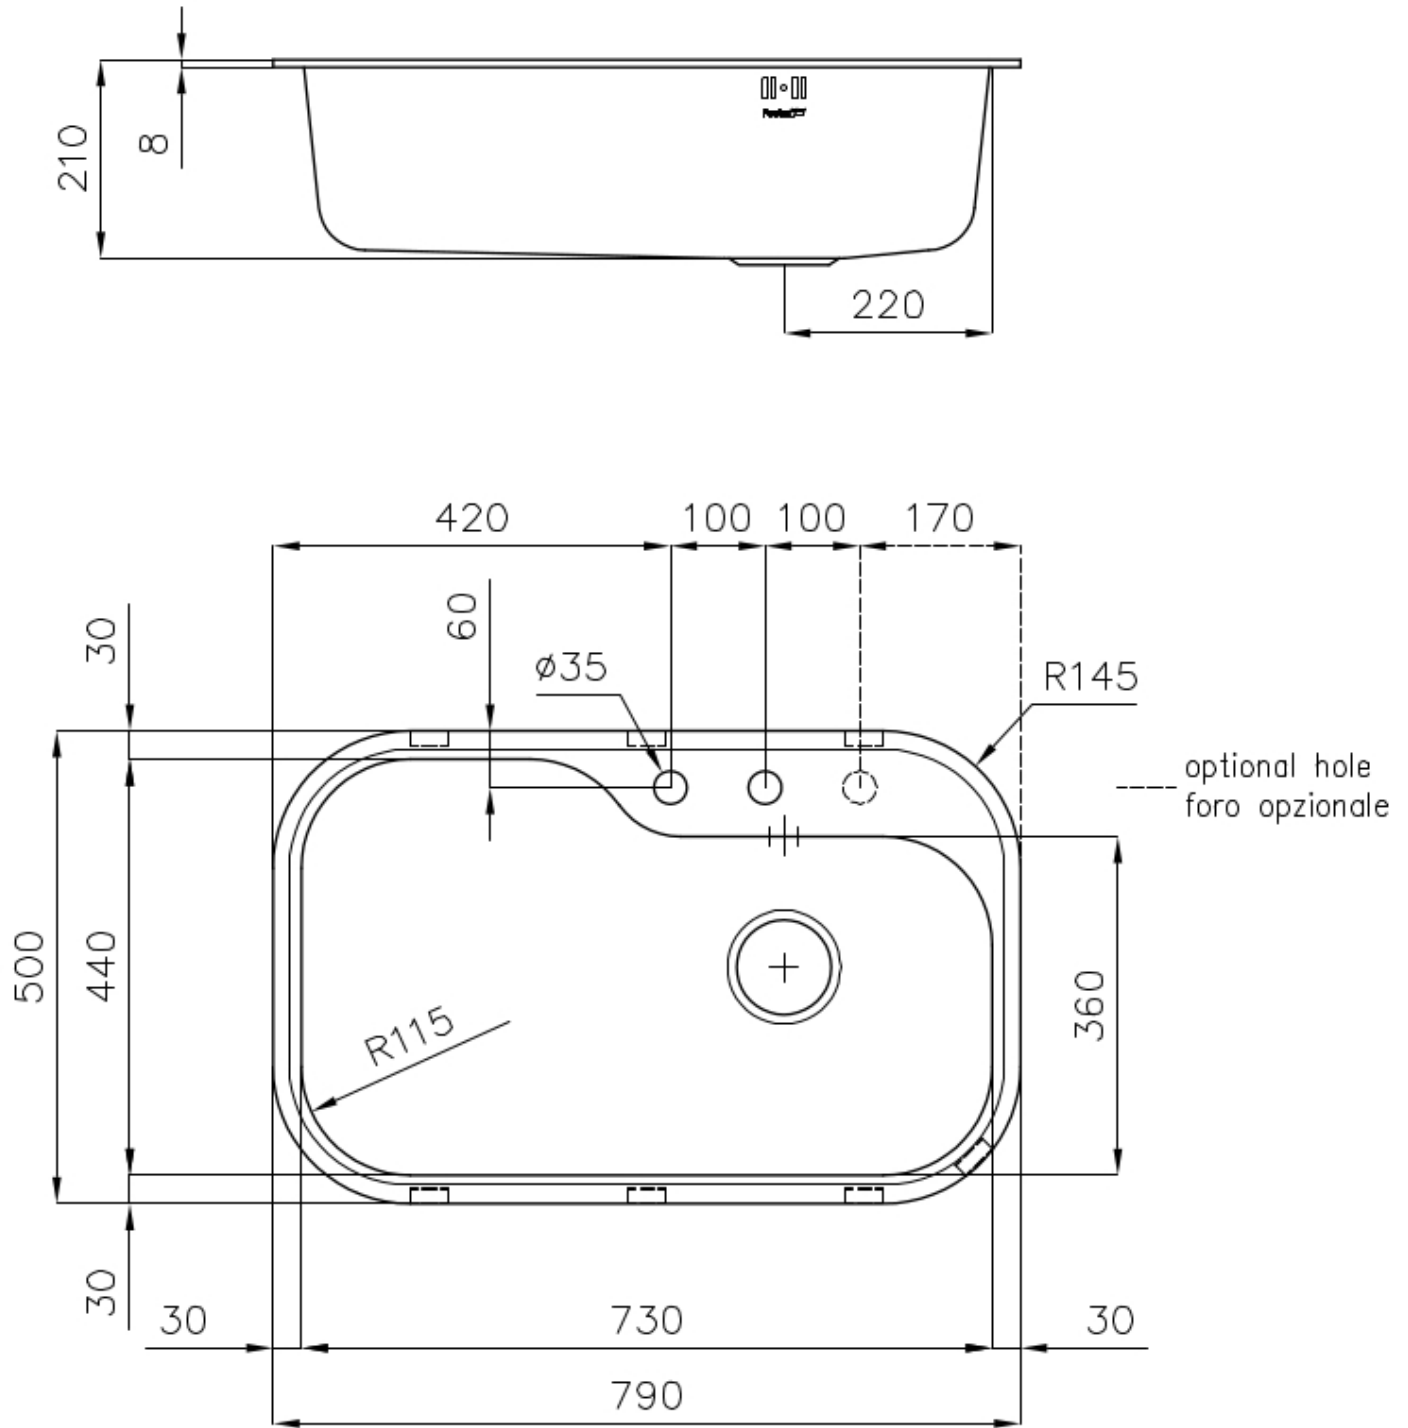

TECHNICAL DATA