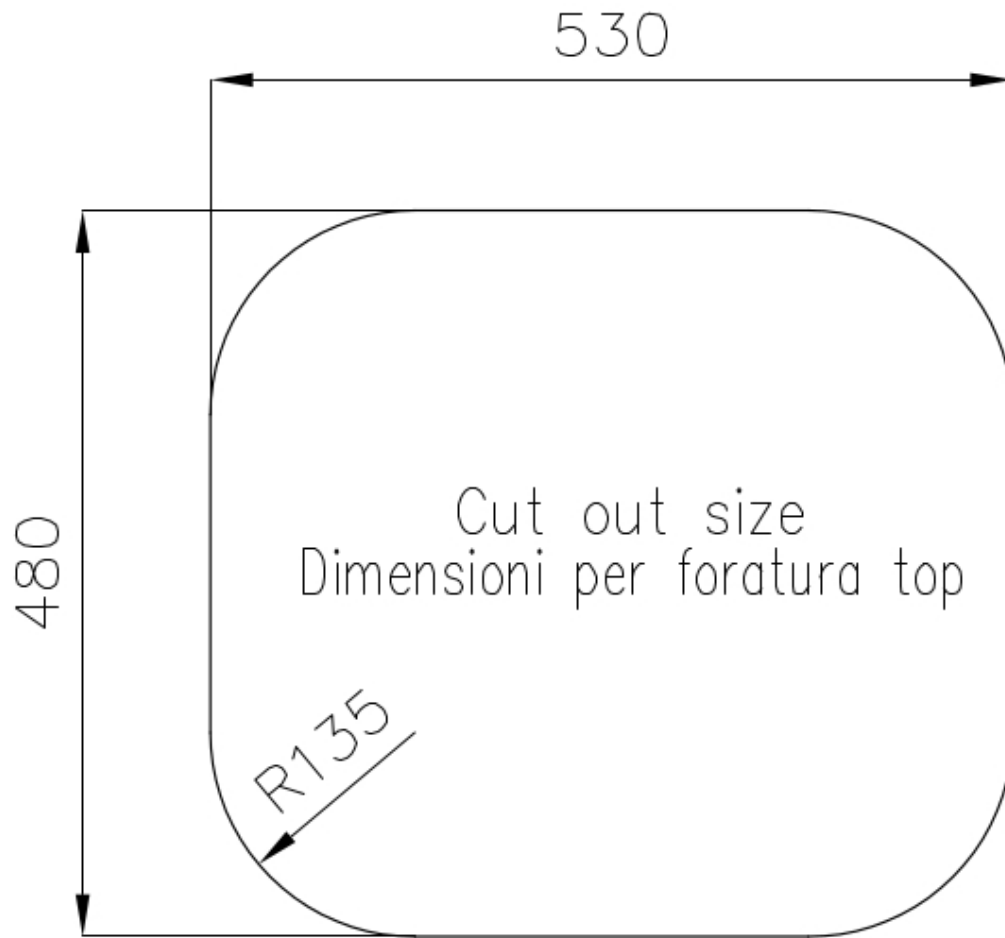

Base 60 cm

Dimensions 550x500 mm

Standard fittings Fixing hooks, gasket, drain, overflow and siphon, boxed packing

Mixer holes No standard holes

Built-in hole View technical data sheet

Drainer No

Width 55 cm

Bowl dimension 450x400mm

Number of bowls 1 bowl

Waste fitting 3,5" drain

FEATURES

Added value Foster uses steel thicknesses higher than those used on average by other manufacturers. This is how, thanks to our long experience, we know how to make sinks of superior quality and with a better resistance to aging.

Basket 3,5" waste fitting The drain is equipped with a large 3.5" drain, with the practical basket cap that prevents the discharge of solid parts.

TECHNICAL DATA

GALLERY

OPTIONAL ACCESSORIES

Cestello inox