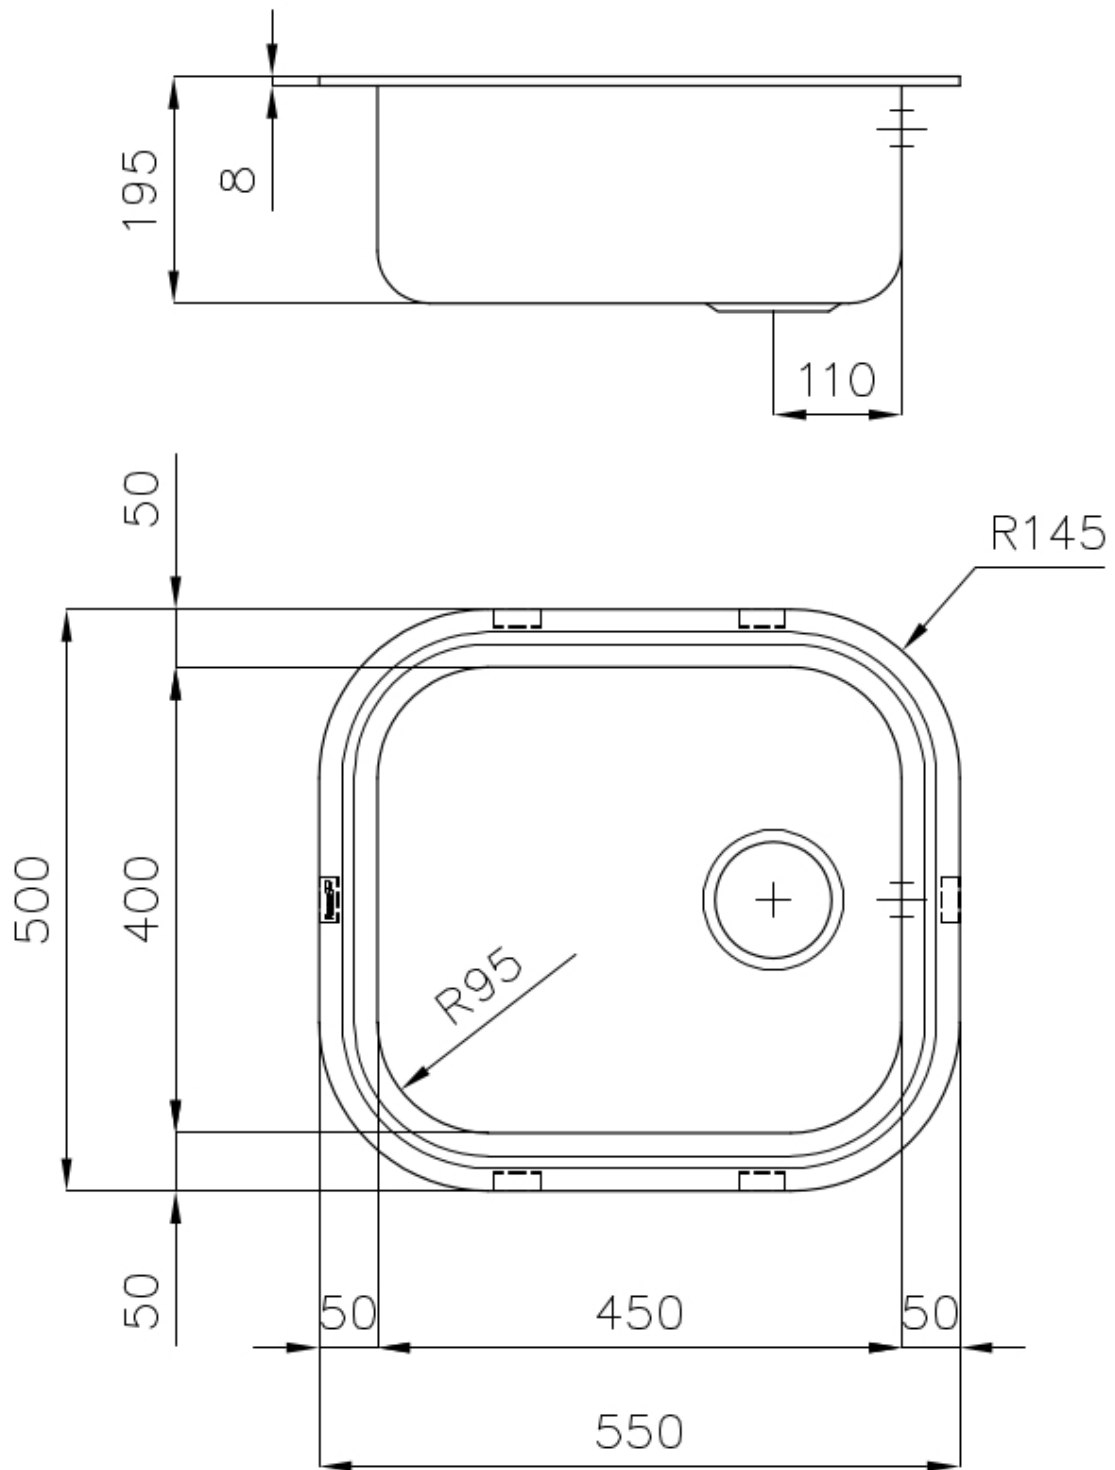

Sink Big Bowl

Kitchen Sinks

Code: 1611 060

DETAILS

Edge/Installation Type Standard (8 mm Edge)

Finish Foster brushed

Material AISI 304 stainless steel

Texture Foster brushed

Base 60 cm

Dimensions 550x500 mm

Standard fittings Fixing hooks, gasket, drain, overflow and siphon, boxed packing

Mixer holes No standard holes

Built-in hole View technical data sheet

Drainer No

Width 55 cm

Bowl dimension 450x400mm

Number of bowls 1 bowl

Waste fitting 3,5" drain

FEATURES

Added value Foster uses steel thicknesses higher than those used on average by other manufacturers. This is how, thanks to our long experience, we know how to make sinks of superior quality and with a better resistance to aging.

Basket 3,5" waste fitting The drain is equipped with a large 3.5" drain, with the practical basket cap that prevents the discharge of solid parts.

TECHNICAL DATA

GALLERY

OPTIONAL ACCESSORIES

Cestello inox