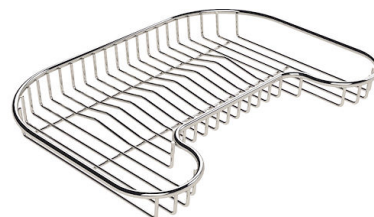

FEATURES

ADDITIONAL HOLES AVAILABLE	The sink can be customized with the execution on request of additional holes, usable for double-hole mixers, for remote controlled drains or for the installation of soap dispensers. The positions are marked on the drawings with dotted line holes.
Automatic waste fitting	The waste-fitting with round remote knob is supplied; a practical accessory which makes it unnecessary to get wet in order to drain the water from the bowl.
Basket 3,5" waste fitting	The drain is equipped with a large 3.5" drain, with the practical basket cap that prevents the discharge of solid parts.
Deep bowls	This bowls reach an important depth, over 20 cm, thanks to the advanced production technology, that can be offer great capieny and practicity in all the washing operations.
Double mixer hole	The large tap counter is already fitted with a series of 2 tap holes. In the second hole it is possible to install the remote control of the automatic drain or, alternatively, a practical soap dispenser.
High thickness	1mm thick steel. A significant thickness, which guarantees the maximum sturdiness and durability.

TECHNICAL DATA

EQUIPMENT

Automatic waste fitting

8407100

OPTIONAL ACCESSORIES

Iroko-wood chopping board
8659 111

Iroko-wood twin chopping board
8644 003

Stainless steel plate rack
8100 111

Stainless steel plate rack only usable in combination with the accessories 8644 003
8100 154

* only in combination with the accessory 8644 003

Vaschetta bianca
8152 100

* only in combination with the accessory 8100 112