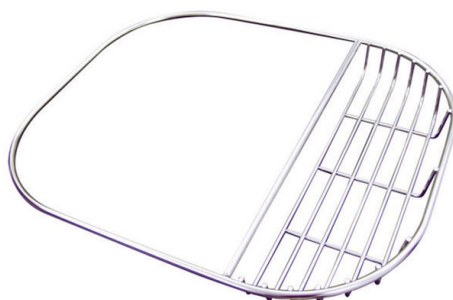

Stainless steel bowl-holder ring
8100 112