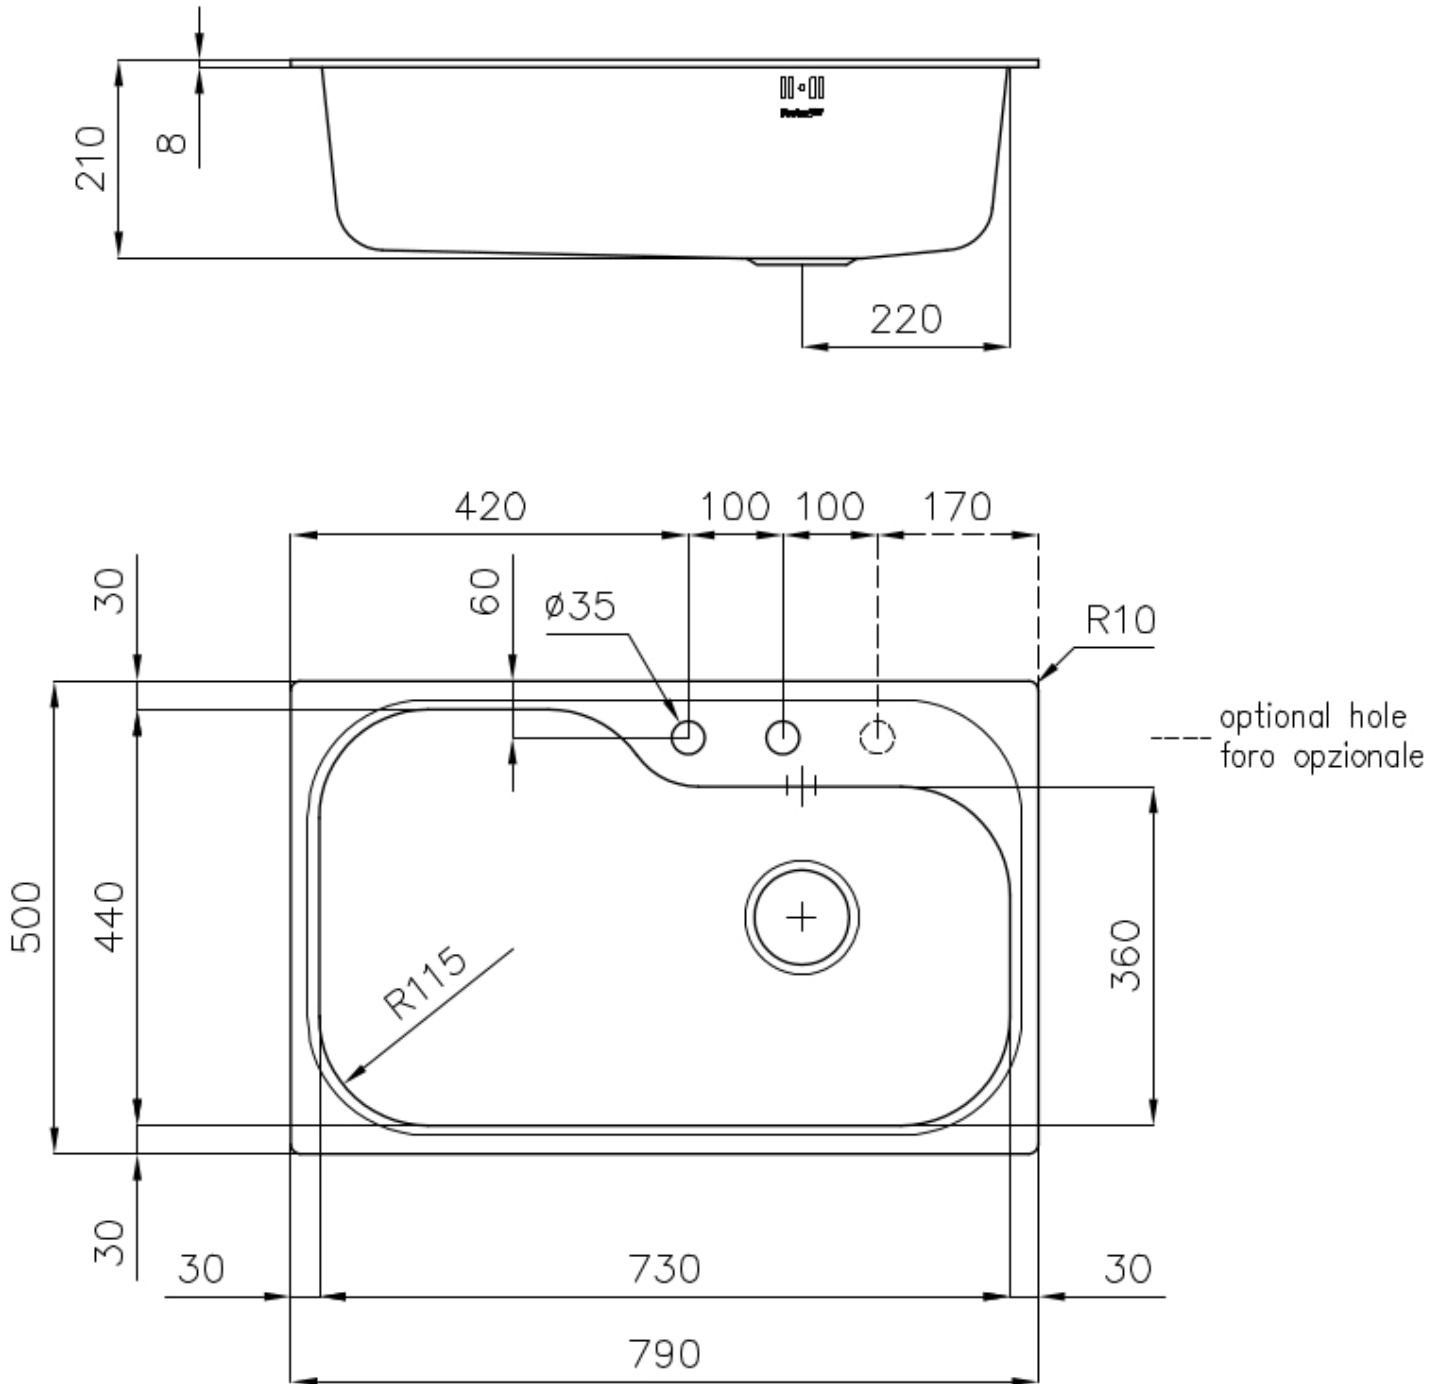

TECHNICAL DATA