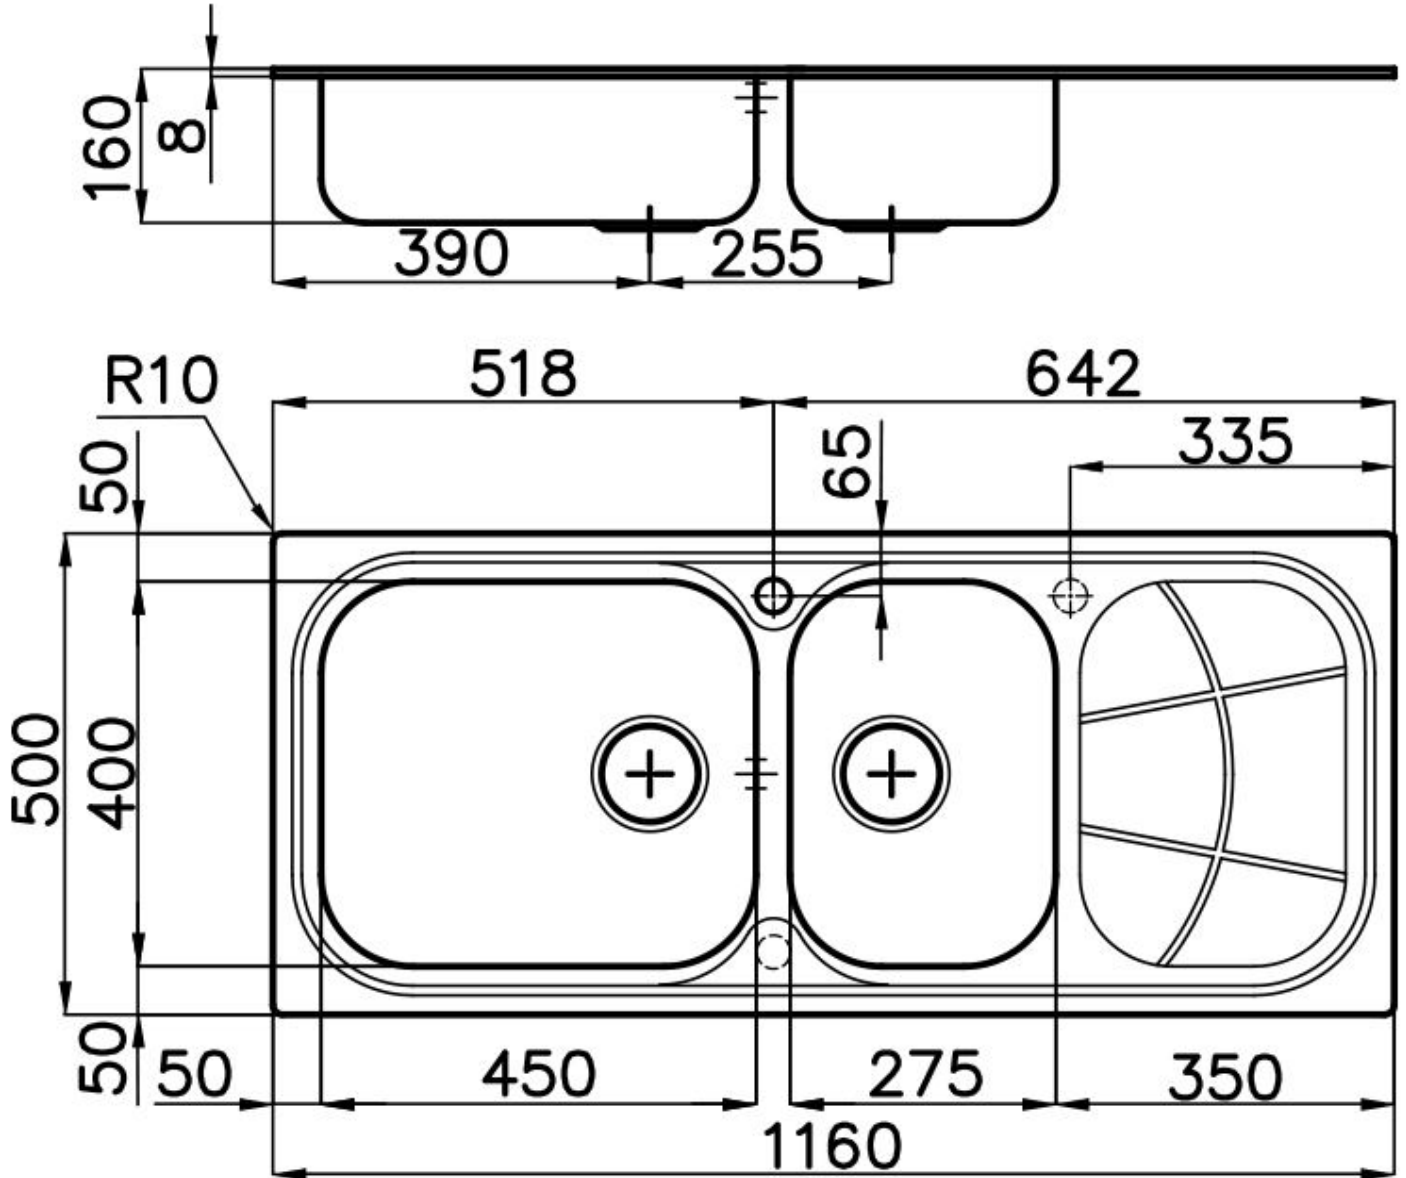

Base 90 cm

Dimensions 1160x500 mm

Standard fittings Fixing hooks, gasket, drain, overflow and siphon, boxed packing

Mixer holes 1 standard hole - 2nd and 3rd on request

Built-in hole 1140x480 mm

Drainer Yes

Width 116 cm

Bowl dimension 450x400 + 275x400mm

Number of bowls 2 bowls

Waste fitting 3,5" drain

FEATURES

2nd / 3rd hole available The sink can be customized with the execution on request of additional holes, usable for double-hole mixers, for remote controlled drains or for the installation of soap dispensers. The positions are marked on the drawings with dotted line holes.

Basket 3,5" waste fitting The drain is equipped with a large 3.5" drain, with the practical basket cap that prevents the discharge of solid parts.

Sliding brackets

TECHNICAL DATA

GALLERY

OPTIONAL ACCESSORIES