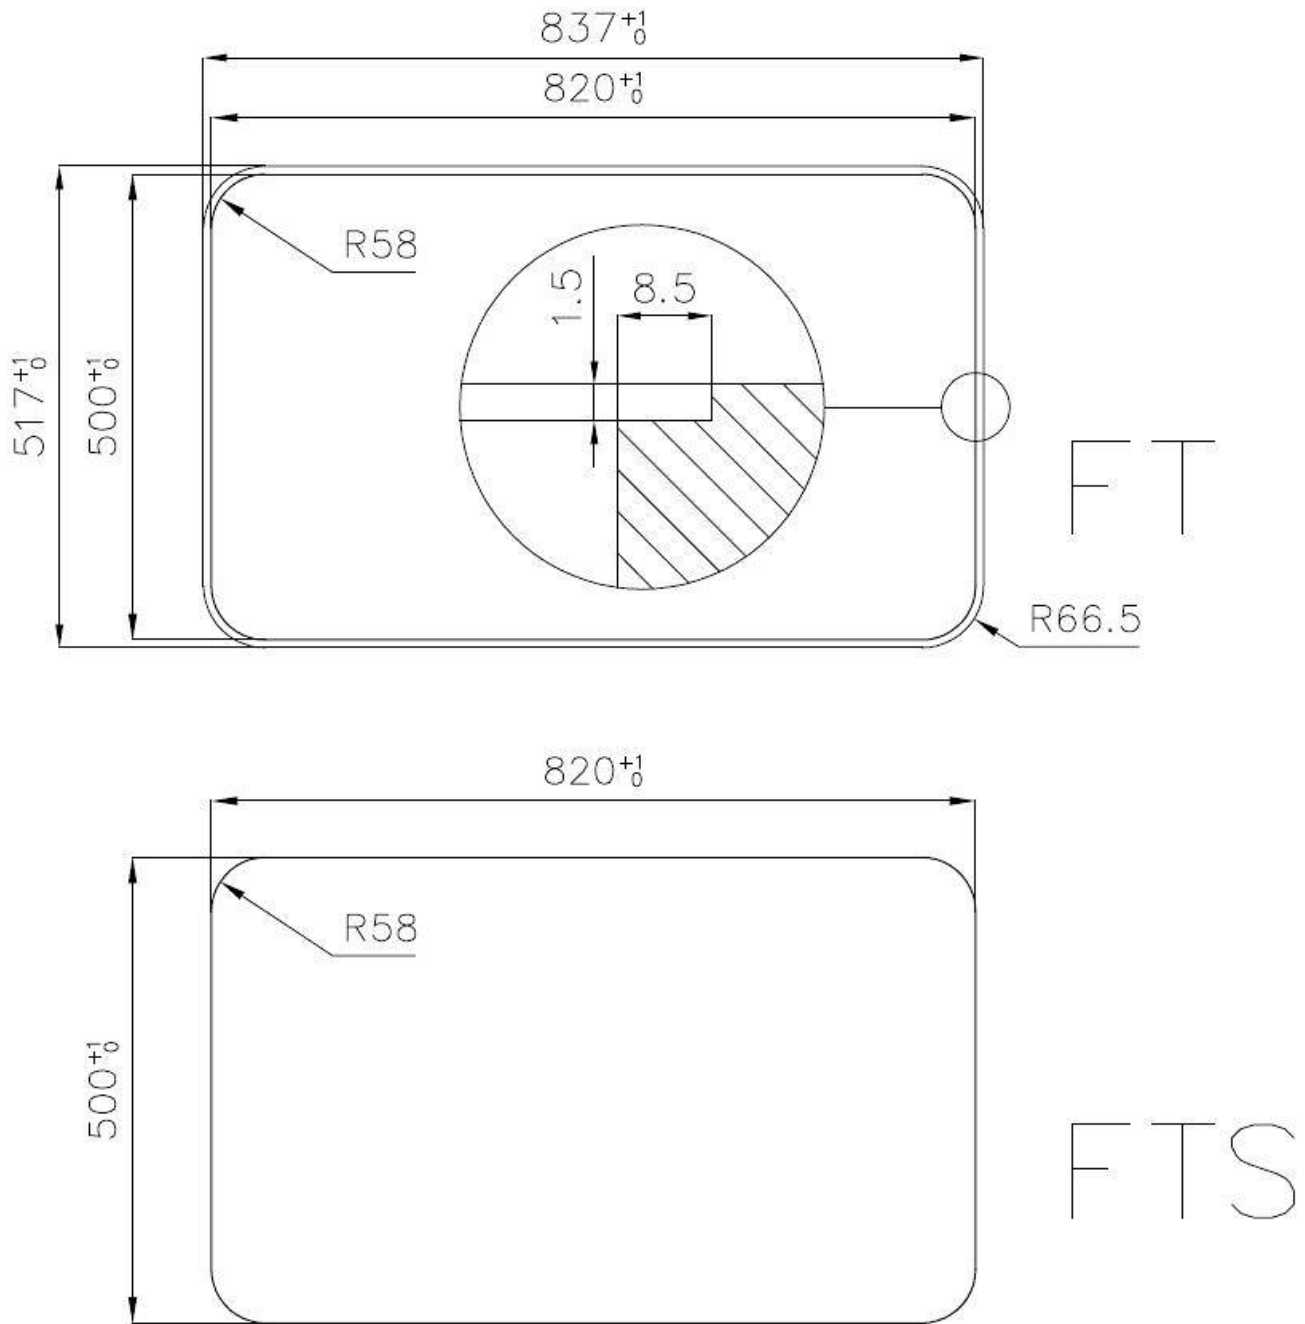

Sink Triplo Invaso Workstation

Kitchen Sinks

Code: 1491 059 - Filotop

DETAILS

Edge/Installation Type	Flush-mount Top-mount
Finish	Foster brushed
Material	AISI 304 stainless steel
Texture	Foster brushed
Base	80 cm
Dimensions	835x515 mm
Standard fittings	Fixing hooks, gasket, drain, overflow and siphon, boxed packing
Mixer holes	3 standard holes
Built-in hole	View technical data sheet

Drainer	No
Width	84 cm
Bowl dimension	710x400mm
Number of bowls	1 bowl
Waste fitting	Drain with automatic control SPACE (PUSH)

EQUIPMENT

1 x Eclipse mixer tap 8499 000
2 x Black grid 8100 603
1 x Space Push automatic
waste fitting 8407 116

TECHNICAL DATA

8100 603

Grid
Griglia
x2

8499 000

Mixer tap
Miscelatore

Lavello / Sink cod. 1491 059

GALLERY

EQUIPMENT