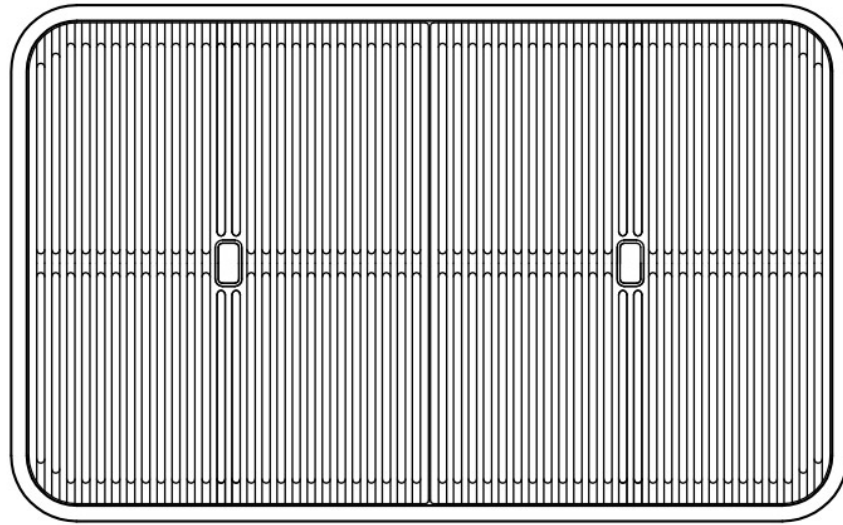

8100 603

Grid
Griglia
x2

8499 000

Mixer tap
Miscelatore