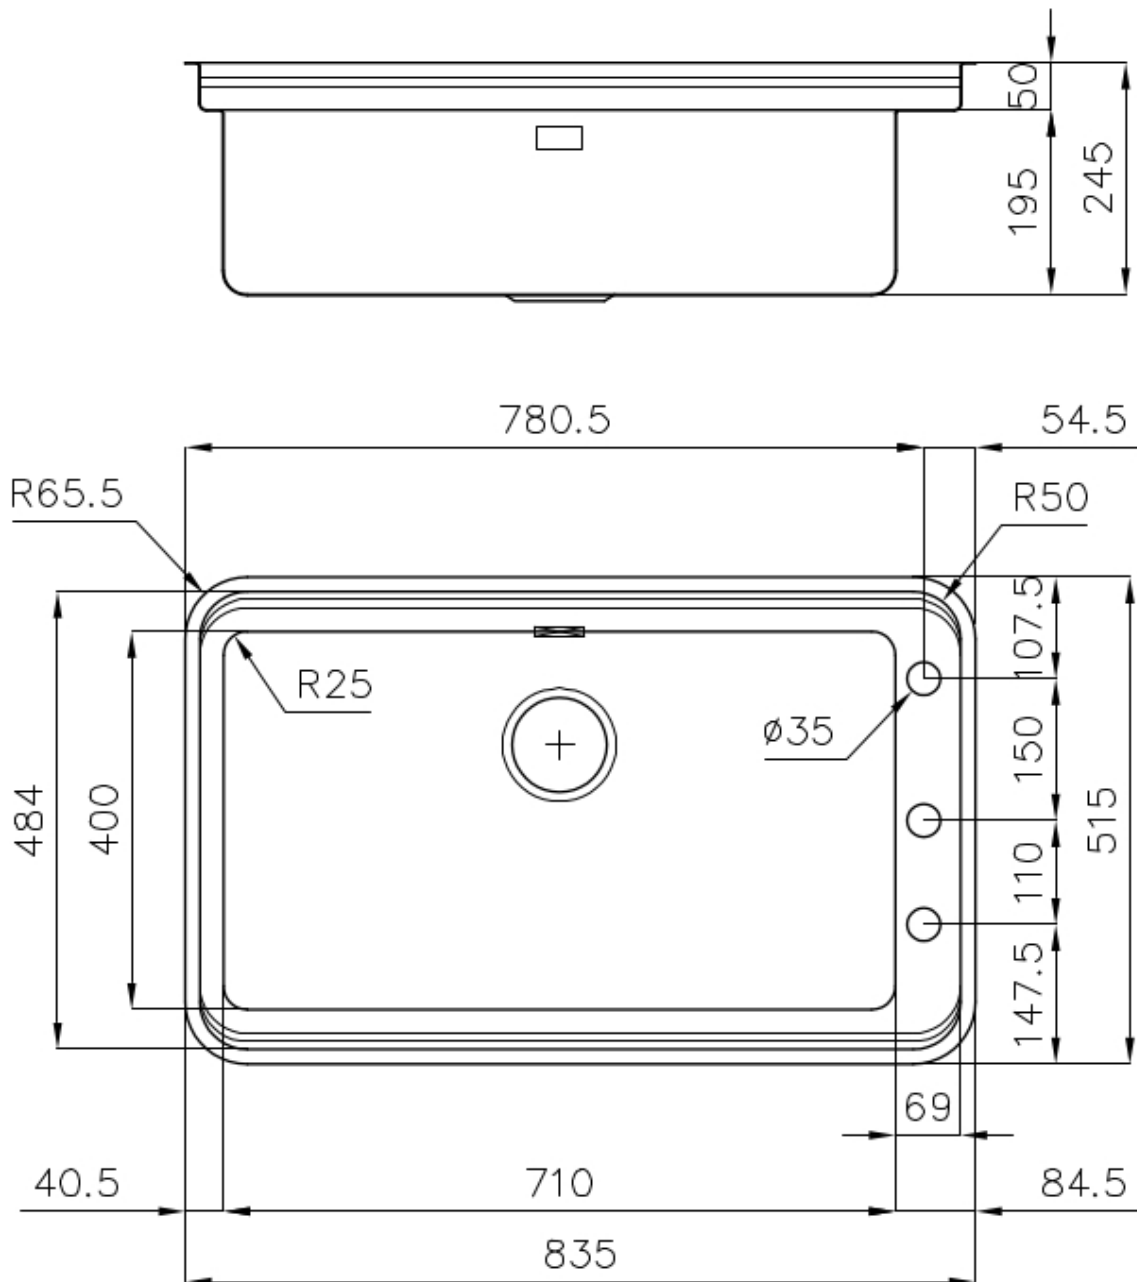

three-step system

An ingenious design that makes it simple to use a large set of optional accessories. On the topmost supporting step, the innovative Black grids slide, creating a large and practical surface to rinse food and crockery. The second step is meant to support and allow the sliding of a complete combination of accessories, which make some operations practical and safe: rinse, drain, slice, grate... everything can be done inside the sink. The new Black grids strongly characterize aesthetics and functionality. Hygienic, with great lightness, resistance and ease of cleaning, they are also 100% ecological, a respectful choice for nature and the environment that surrounds us.

TECHNICAL DATA