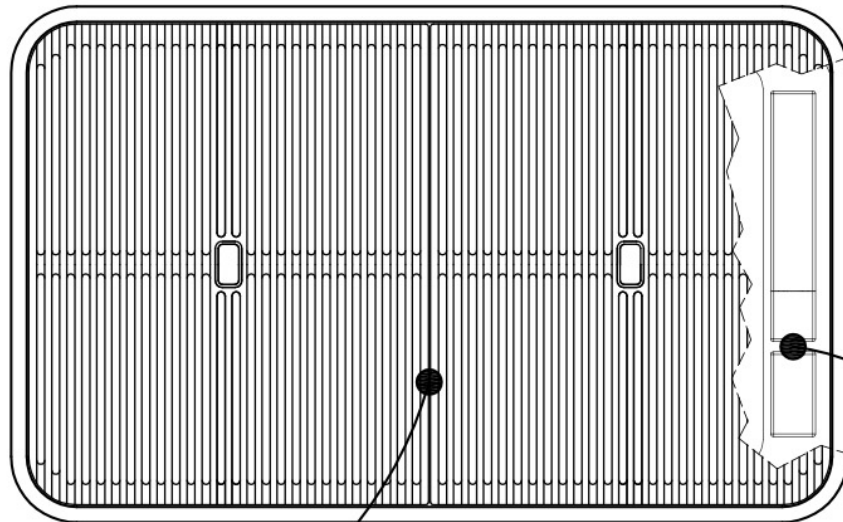

8100 603

Grid
Griglia
x2

8499 000

Mixer tap
Miscelatore