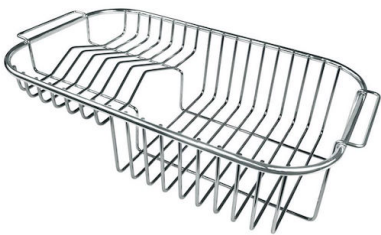

## FEATURES

Automatic waste fitting	The waste-fitting with round remote knob is supplied; a practical accessory which makes it unnecessary to get wet in order to drain the water from the bowl.
Basket 3,5" waste fitting	The drain is equipped with a large 3.5" drain, with the practical basket cap that prevents the discharge of solid parts.
Deep bowls	This bowls reach an important depth, over 20 cm, thanks to the advanced production technology, that can be offer great capiciency and practicity in all the washing operations.
Double mixer hole	The large tap counter is already fitted with a series of 2 tap holes. In the second hole it is possible to install the remote control of the automatic drain or, alternatively, a practical soap dispenser.
High thickness	1mm thick steel. A significant thickness, which guarantees the maximum sturdiness and durability.
three-step system	An ingenious design that makes it simple to use a large set of optional accessories. On the topmost supporting step, the innovative Black grids slide, creating a large and practical surface to rinse food and crockery. The second step is meant to support and allow the sliding of a complete combination of accessories, which make some operations practical and safe: rinse, drain, slice, grate... everything can be done inside the sink. The new Black grids strongly characterize aesthetics and functionality. Hygienic, with great lightness, resistance and ease of cleaning, they are also 100% ecological, a respectful choice for nature and the environment that surrounds us.

## OPTIONAL ACCESSORIES

Cestello inox

HPDE Chopping board

Iroko-wood chopping board

Iroko-wood sliding chopping board

Stainless steel colander

Stainless steel plate rack

Stainless steel plate rack

White basket

White bowl