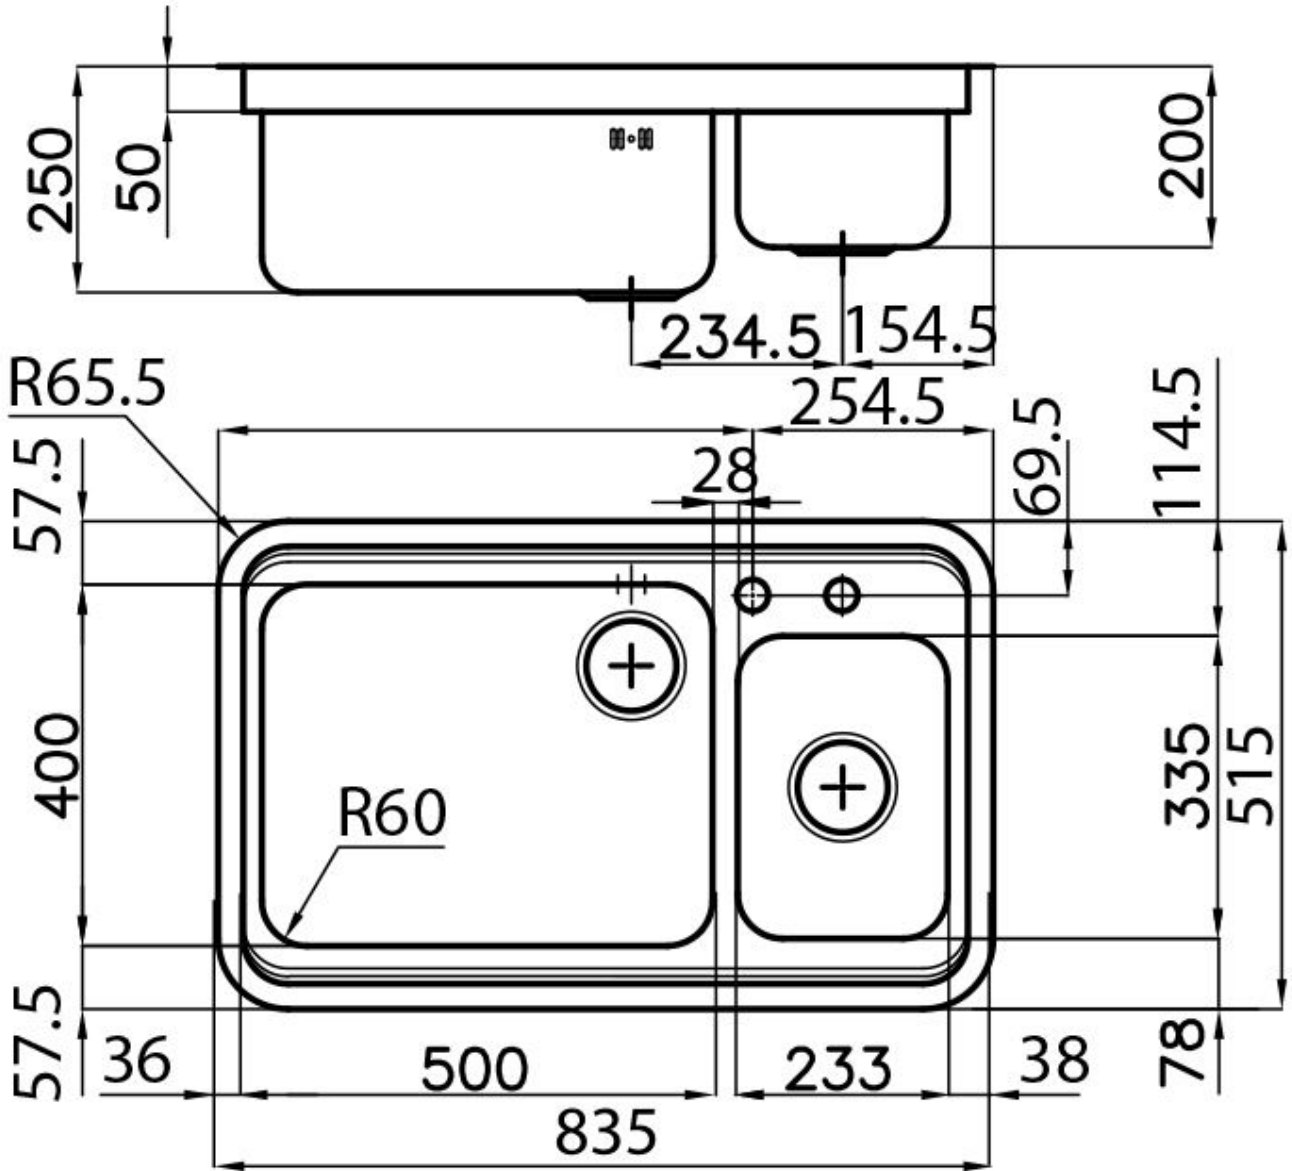

TECHNICAL DATA