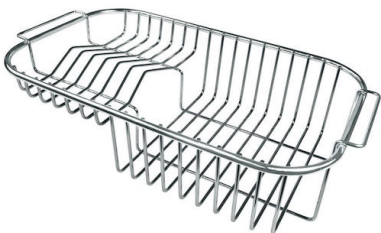

Drainer	No
Width	83 cm
Bowl dimension	500x400 + 233x335mm
Number of bowls	2 bowls
Waste fitting	Drain with automatic PR control

FEATURES

Automatic waste fitting	The waste-fitting with round remote knob is supplied; a practical accessory which makes it unnecessary to get wet in order to drain the water from the bowl.
Basket 3,5" waste fitting	The drain is equipped with a large 3.5" drain, with the practical basket cap that prevents the discharge of solid parts.
Deep bowls	This bowls reach an important depth, over 20 cm, thanks to the advanced production technology, that can be offer great capieny and practicity in all the washing operations.
Double mixer hole	The large tap counter is already fitted with a series of 2 tap holes. In the second hole it is possible to install the remote control of the automatic drain or, alternatively, a practical soap dispenser.
High thickness	1mm thick steel. A significant thickness, which guarantees the maximum sturdiness and durability.
three-step system	An ingenious design that makes it simple to use a large set of optional accessories. On the topmost supporting step, the innovative Black grids slide, creating a large and practical surface to rinse food and crockery. The second step is meant to support and allow the sliding of a complete combination of accessories, which make some operations practical and safe: rinse, drain, slice, grate... everything can be done inside the sink. The new Black grids strongly characterize aesthetics and functionality. Hygienic, with great lightness, resistance and ease of cleaning, they are also 100% ecological, a respectful choice for nature and the environment that surrounds us.

TECHNICAL DATA

GALLERY

OPTIONAL ACCESSORIES

Cestello inox

HPDE Chopping board

Iroko-wood chopping board

Iroko-wood sliding chopping board

Stainless steel colander

Stainless steel plate rack

Stainless steel plate rack

White basket

White bowl