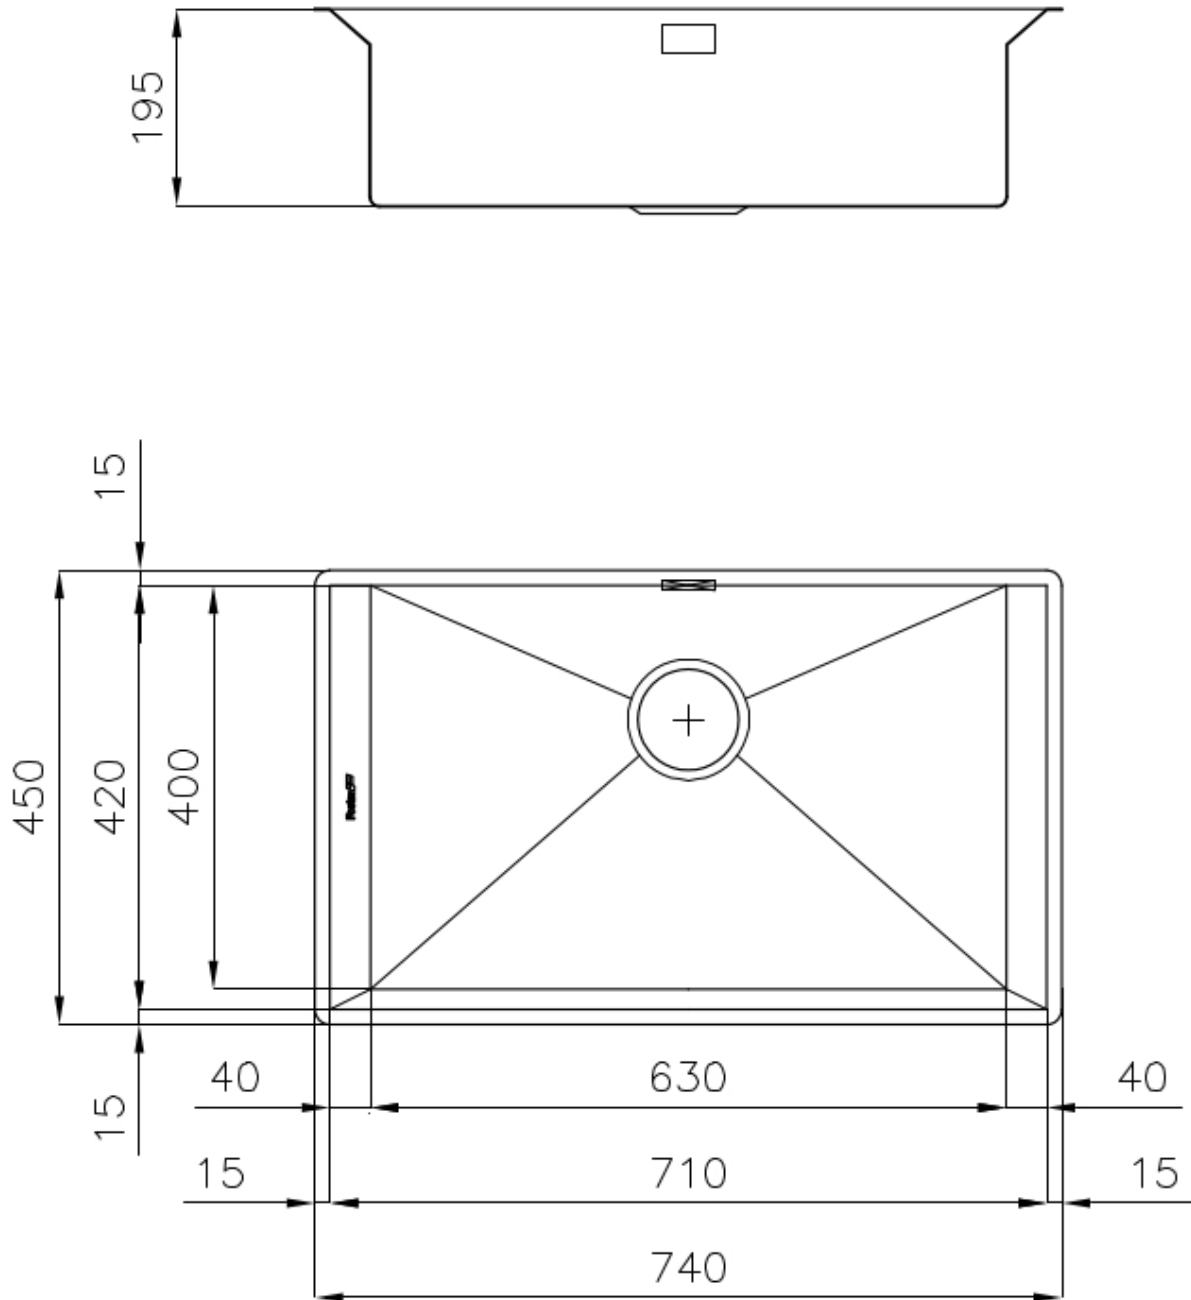

Space waste fitting

The elegant SPACE steel cap closes the drain and leaves no visible residues collected in the basket below. Space also has a small footprint and allows the optimal use of the under-sink compartment.

Squared bowls - 0/9 radius

The square bowls of Foster have perfectly squared vertical edges, while those on the bottom have a small radius of 9 mm that facilitates cleaning operations.

TECHNICAL DATA