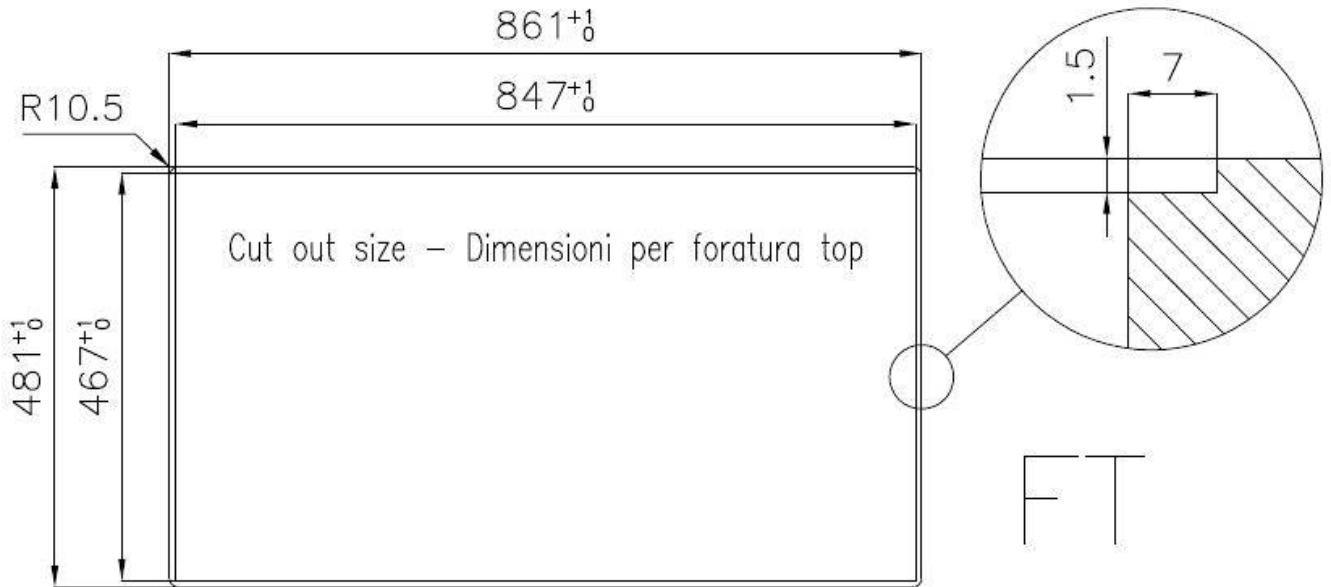

Lavello serie GK cod. 1401/000