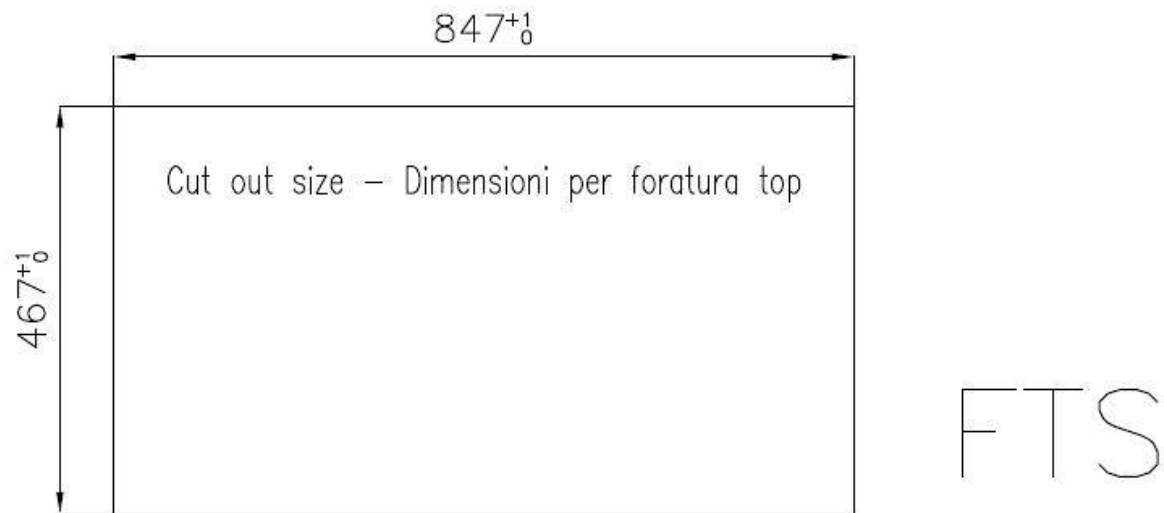

Lavello serie GK cod. 1401/000