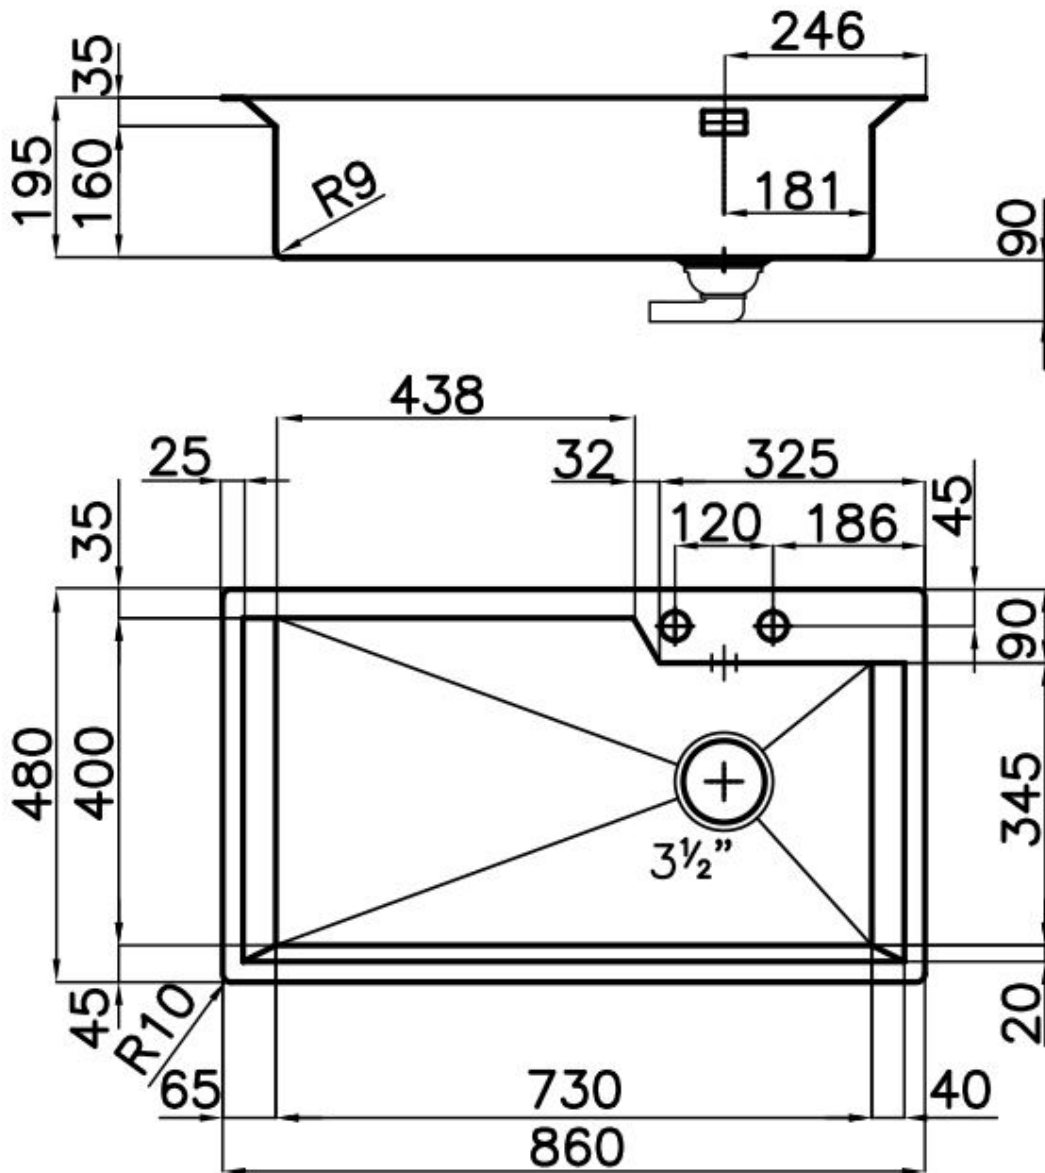

Space waste fitting

The elegant SPACE steel cap closes the drain and leaves no visible residues collected in the basket below. Space also has a small footprint and allows the optimal use of the under-sink compartment.

Squared bowls - 0/9 radius

The square bowls of Foster have perfectly squared vertical edges, while those on the bottom have a small radius of 9 mm that facilitates cleaning operations.

TECHNICAL DATA