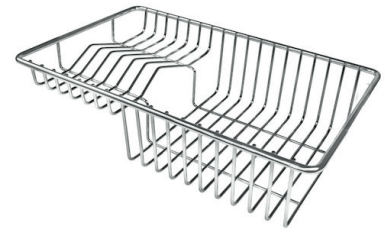

## Space waste fitting

The elegant SPACE steel cap closes the drain and leaves no visible residues collected in the basket below. Space also has a small footprint and allows the optimal use of the under-sink compartment.

## OPTIONAL ACCESSORIES

HPDE twin chopping board

Iroko-wood sliding chopping board

Stainless steel plate rack

Graters kit with ring-holder and food collection tray

Stainless steel perforated tray