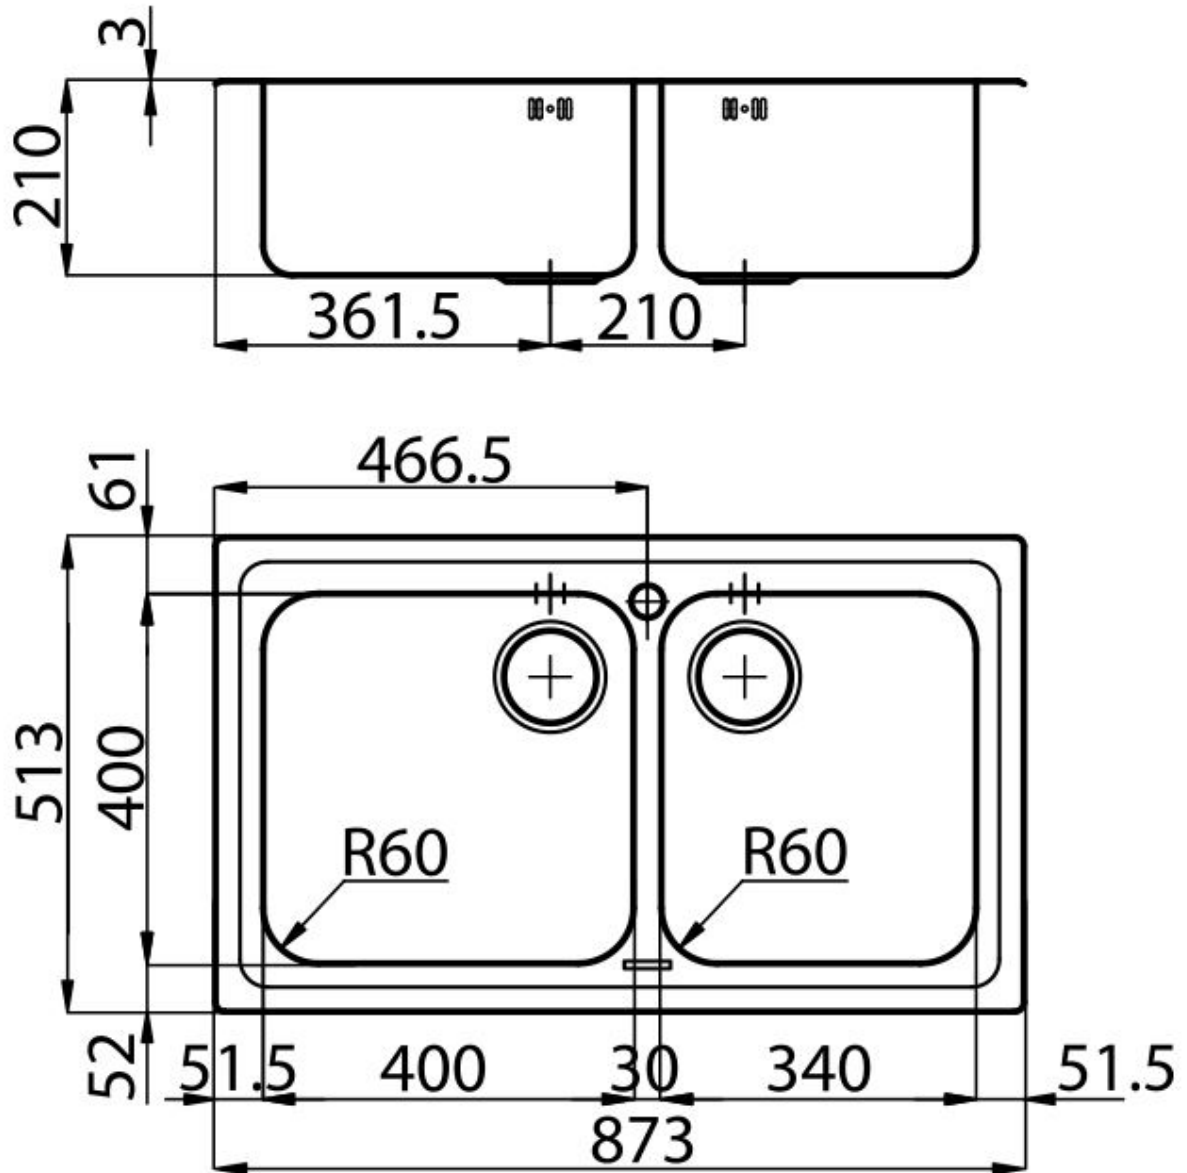

TECHNICAL DATA