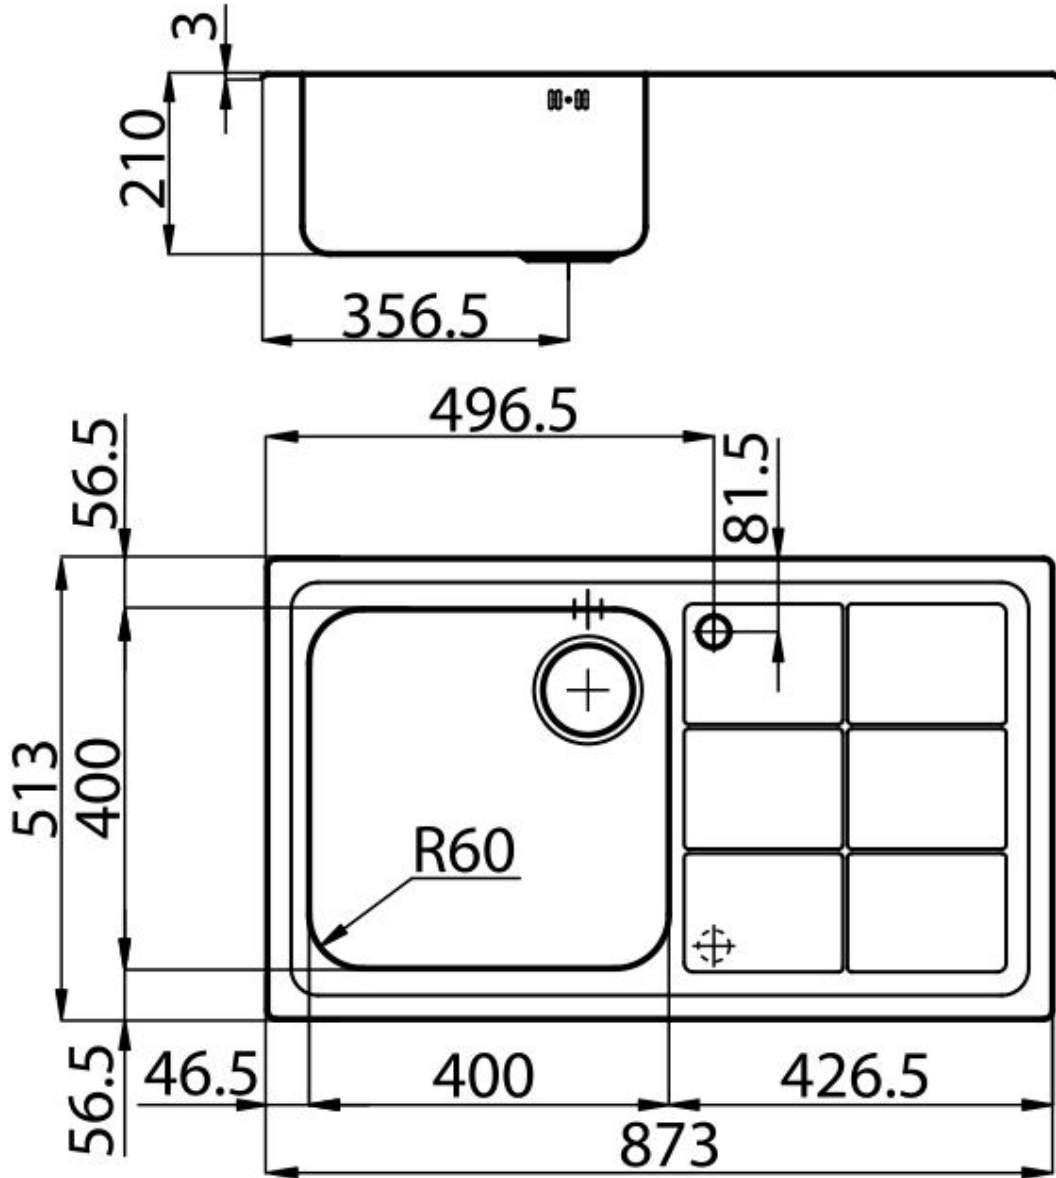

TECHNICAL DATA