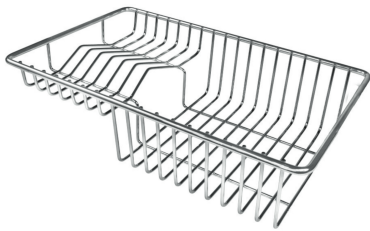

GALLERY

OPTIONAL ACCESSORIES

Cestello inox 8612 000

Glass chopping board 8631 300

Glass chopping board 8633 300

HPDE Chopping board 8657 001

HPDE Twin chopping board 8644 101

Iroko-wood chopping board 8646 000

Iroko-wood chopping board 8647 000

Iroko-wood chopping board with stainless steel colander 8644 042

Iroko-wood sliding chopping board 8643 000

Iroko-wood sliding chopping board 8644 041

Stainless steel basket 8611 000

Stainless steel plate rack 8100 301

Stainless steel plate rack 8100 303

White bowl 8153 100

WARNING:

The accessories 8159101, 8100303,8151000 are only usable in combination with 8644101