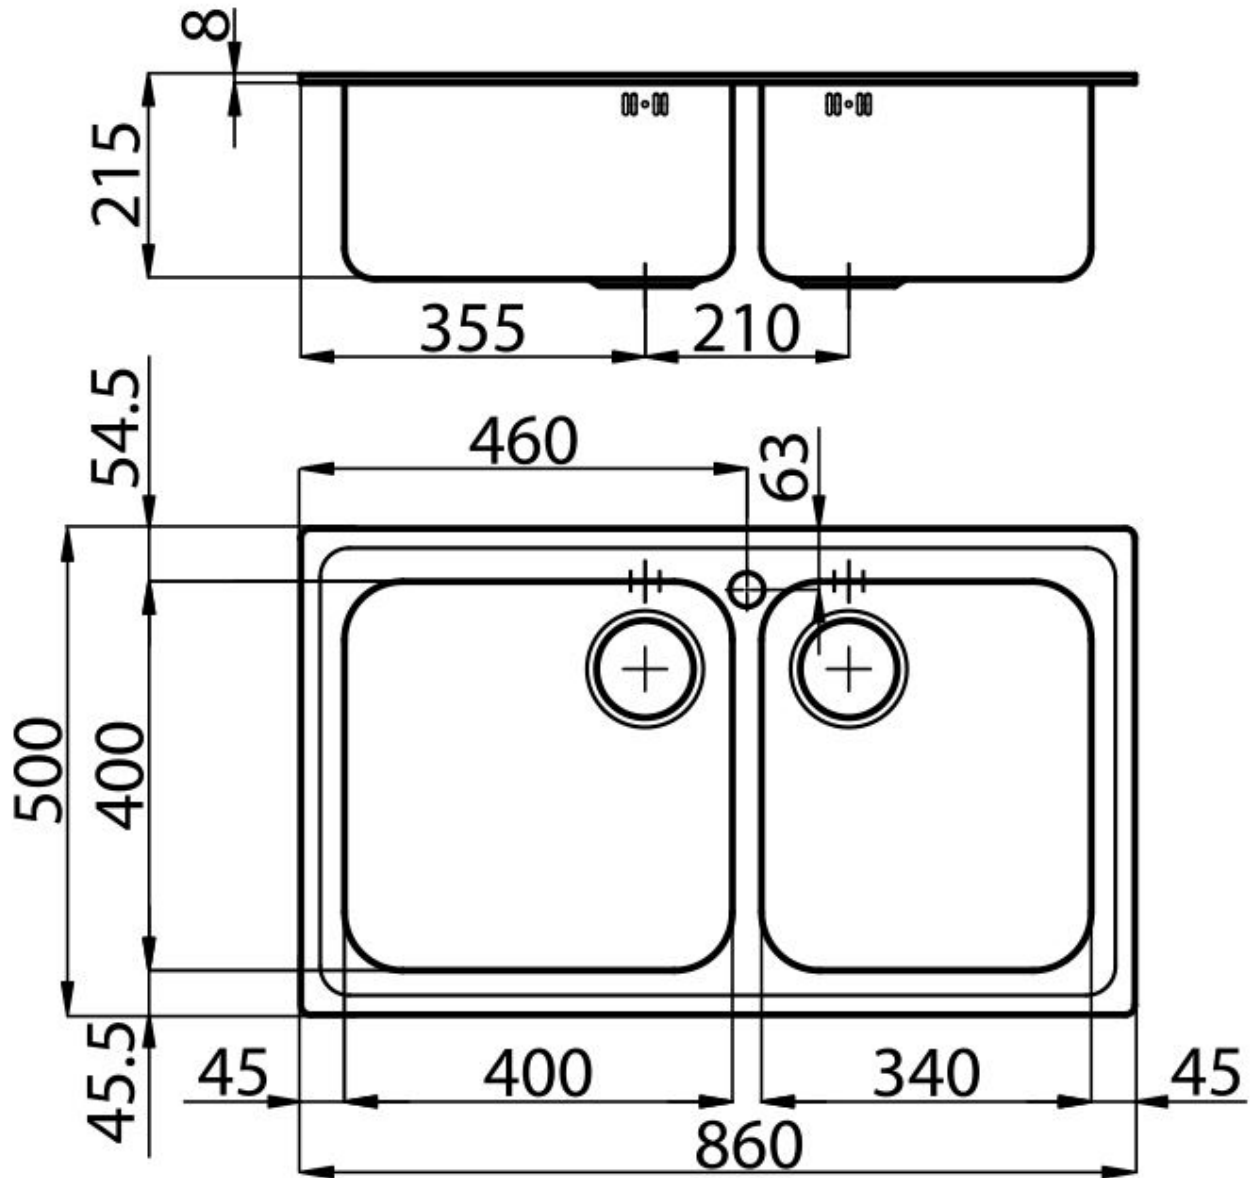

Dimensions 860x500 mm

Standard fittings Fixing hooks, gasket, drain, overflow and siphon, boxed packing

Mixer holes 1 standard hole

Built-in hole 840x480 mm

Drainer No

Width 86 cm

Bowl dimension 400x400 + 340x400mm

Number of bowls 2 bowls

Waste fitting 3,5" drain

FEATURES

Basket 3,5" waste fitting The drain is equipped with a large 3.5" drain, with the practical basket cap that prevents the discharge of solid parts. The 3.5 "drain allows the use of the Foster waste-disposer, compatible with all models.

Deep bowls This bowls reach an important depth, over 20 cm, thanks to the advanced production technology, that can be offer great capieny and practicity in all the washing operations.

Sliding brackets

TECHNICAL DATA