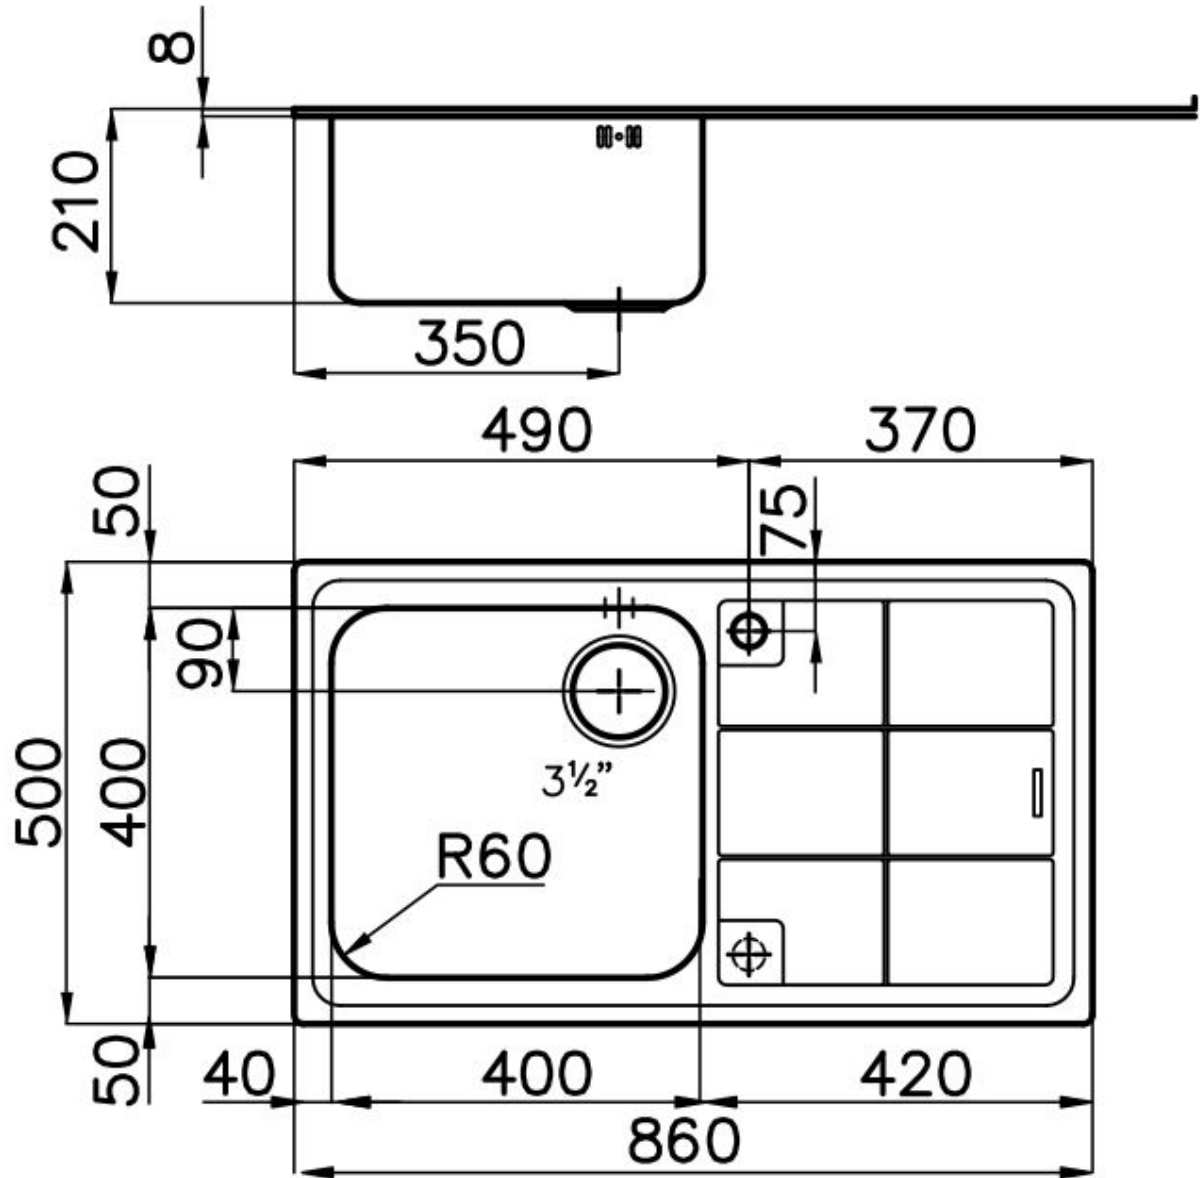

TECHNICAL DATA