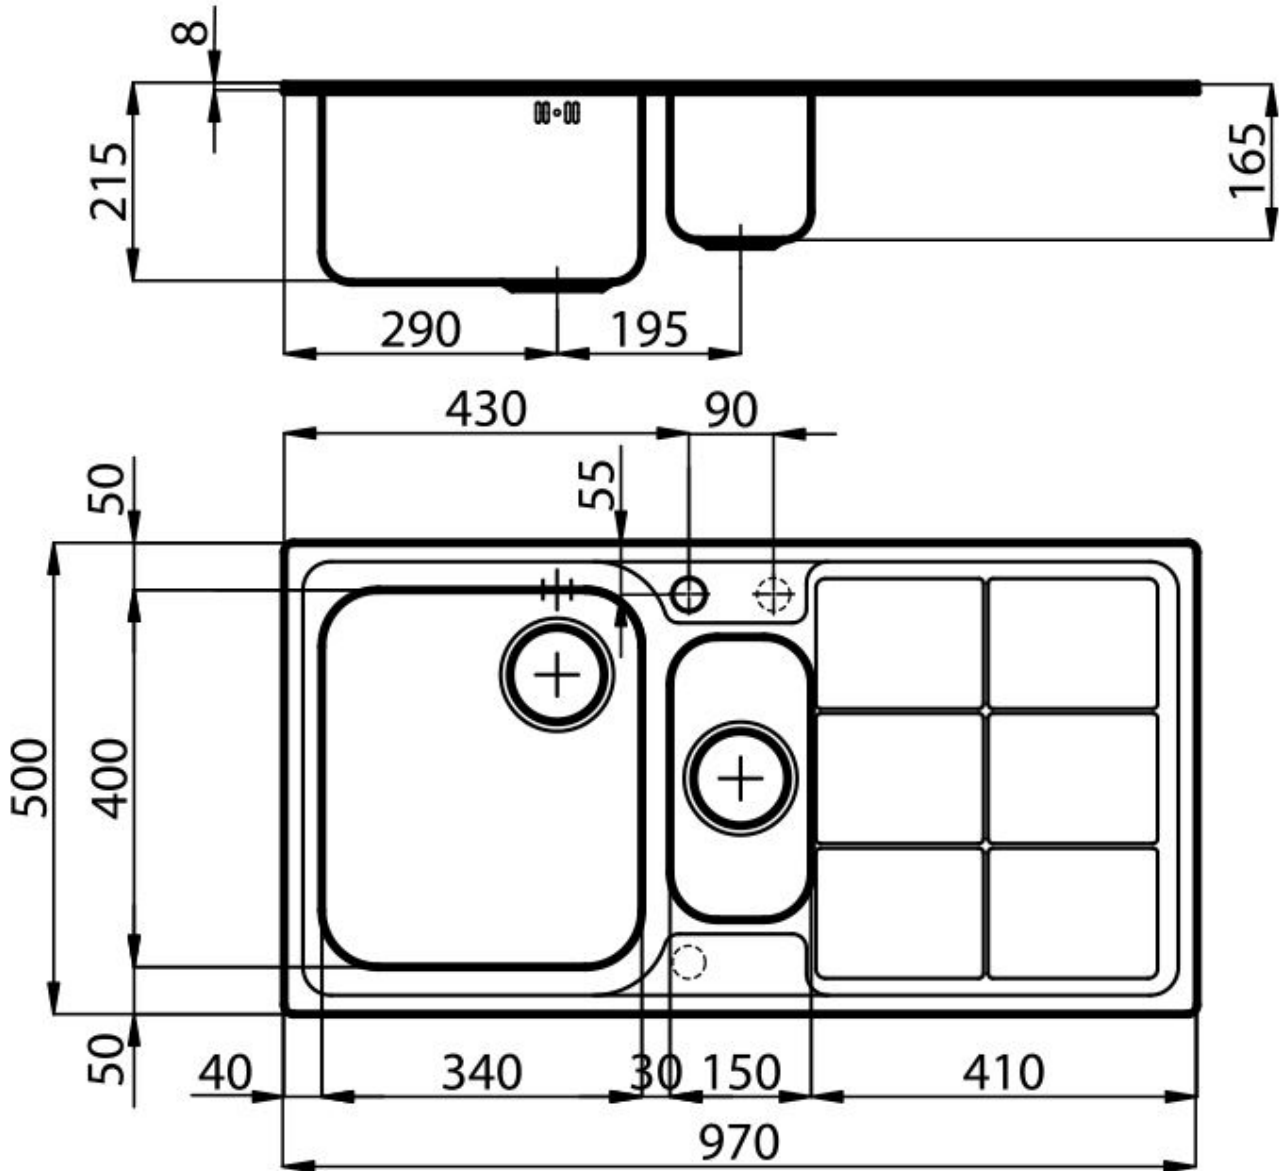

Base 60-80 cm

Edge/Installation Type Standard (8 mm Edge)

Dimensions 970x500 mm

Standard fittings Fixing hooks, gasket, drain, overflow and siphon, boxed packing

Mixer holes 1 standard hole - 2nd and 3rd on request

Built-in hole 950x480 mm

Drainer Yes

Width 97 cm

Bowl dimension 340x400 + 150x300mm

Number of bowls 2 bowls

Waste fitting 3,5" drain

FEATURES

Sliding brackets

Basket 3,5" waste fitting The drain is equipped with a large 3.5" drain, with the practical basket cap that prevents the discharge of solid parts.

2nd / 3rd hole available The sink can be customized with the execution on request of additional holes, usable for double-hole mixers, for remote controlled drains or for the installation of soap dispensers. The positions are marked on the drawings with dotted line holes.

Deep bowls This bowls reach an important depth, over 20 cm, thanks to the advanced production technology, that can be offer great capieny and practicity in all the washing operations.

TECHNICAL DATA

GALLERY