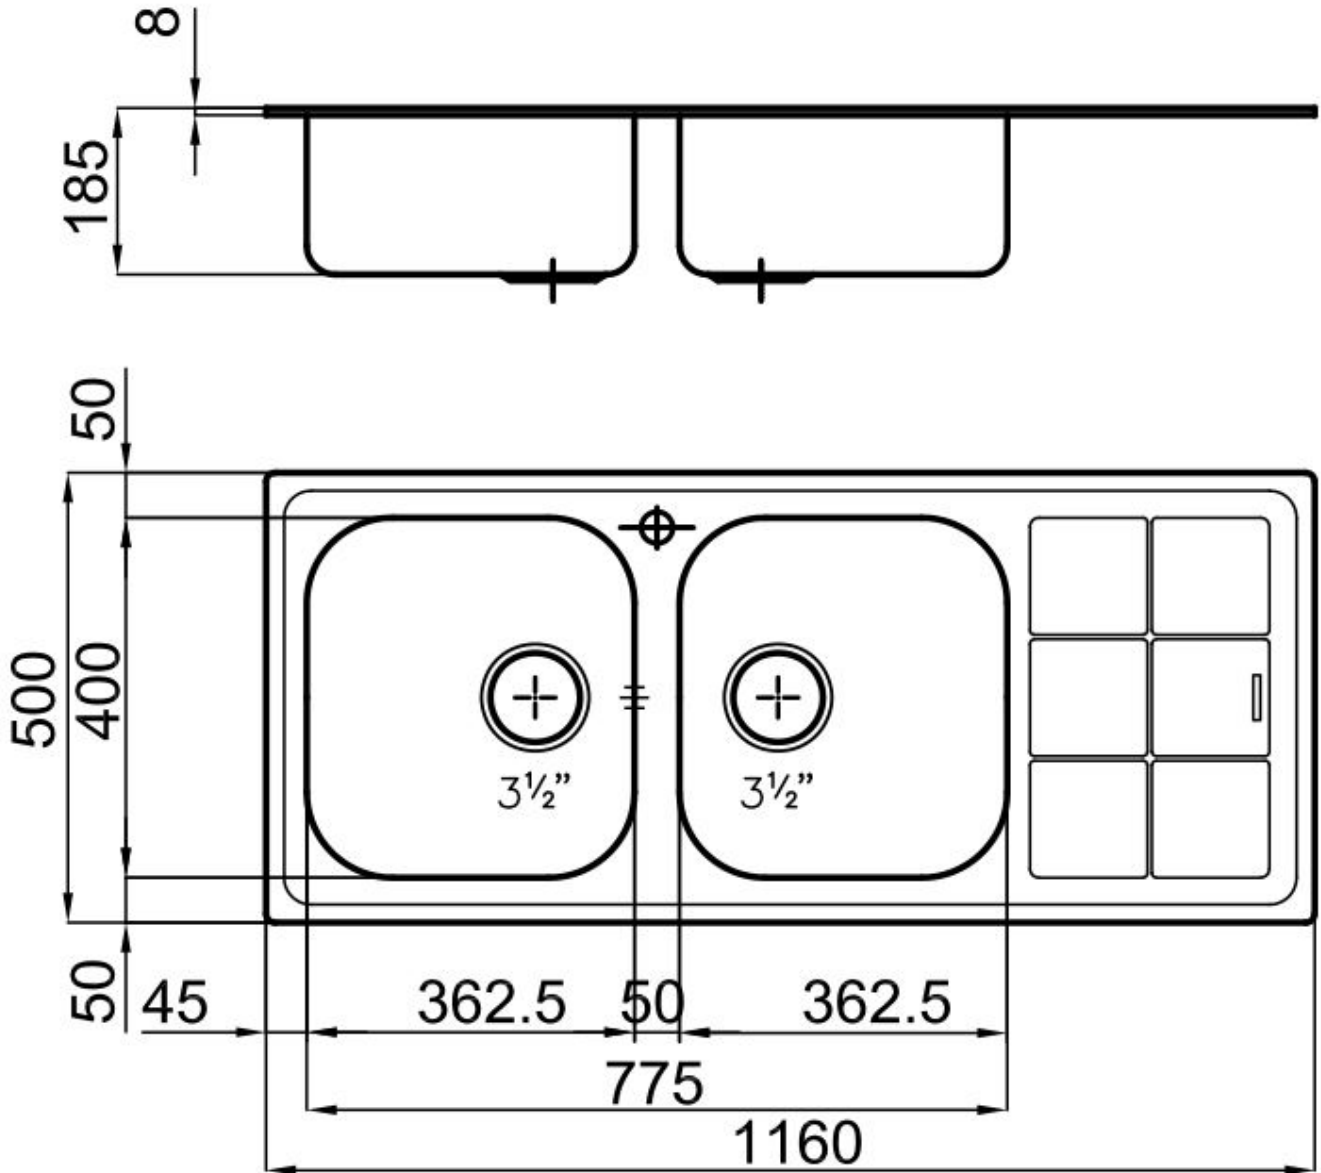

Sink F300

Kitchen Sinks

Code: 1354 062

DETAILS

Edge/Installation Type Standard (8 mm Edge)

Material AISI 304 stainless steel

Texture Foster brushed

Base 90 cm

Dimensions 1160x500 mm

Standard fittings Fixing hooks, gasket, drain, overflow and siphon, boxed packing

Mixer holes 1 standard hole

Built-in hole 1140x480 mm

Drainer Yes

Width 116 cm

Bowl dimension 362,5x400mm

Number of bowls 2 bowls

Waste fitting 3,5" drain

FEATURES

Added value Foster uses steel thicknesses higher than those used on average by other manufacturers. This is how, thanks to our long experience, we know how to make sinks of superior quality and with a better resistance to aging.

Basket 3,5" waste fitting The drain is equipped with a large 3.5" drain, with the practical basket cap that prevents the discharge of solid parts.

Sliding brackets

TECHNICAL DATA

GALLERY

OPTIONAL ACCESSORIES