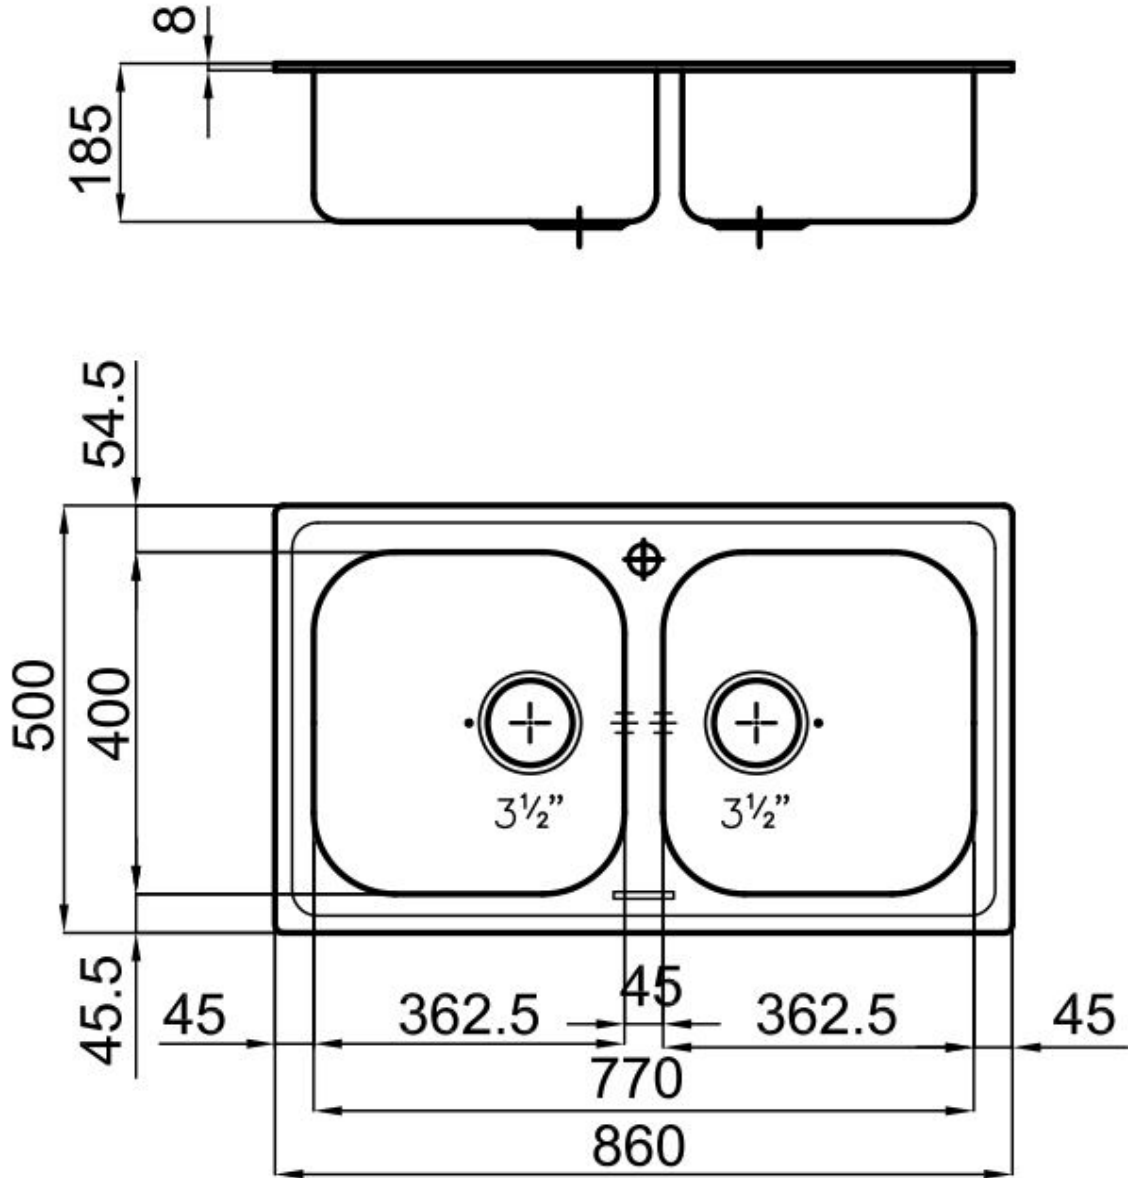

Sink F300

Kitchen Sinks

Code: 1352 060

DETAILS

Edge/Installation Type Standard (8 mm Edge)

Material AISI 304 stainless steel

Texture Foster brushed

Base 90 cm

Dimensions 860 x 500 mm

Standard fittings Fixing hooks, gasket, drain, overflow and siphon, boxed packing

Mixer holes 1 standard hole

Built-in hole 840 x 480 mm

Drainer No

Width 86 cm

Bowl dimension 362,5x400mm

Number of bowls 2 bowls

Waste fitting 3,5" drain

FEATURES

Added value Foster uses steel thicknesses higher than those used on average by other manufacturers. This is how, thanks to our long experience, we know how to make sinks of superior quality and with a better resistance to aging.

Basket 3,5" waste fitting The drain is equipped with a large 3.5" drain, with the practical basket cap that prevents the discharge of solid parts.

Sliding brackets

TECHNICAL DATA

OPTIONAL ACCESSORIES

Glass chopping board
8631 300