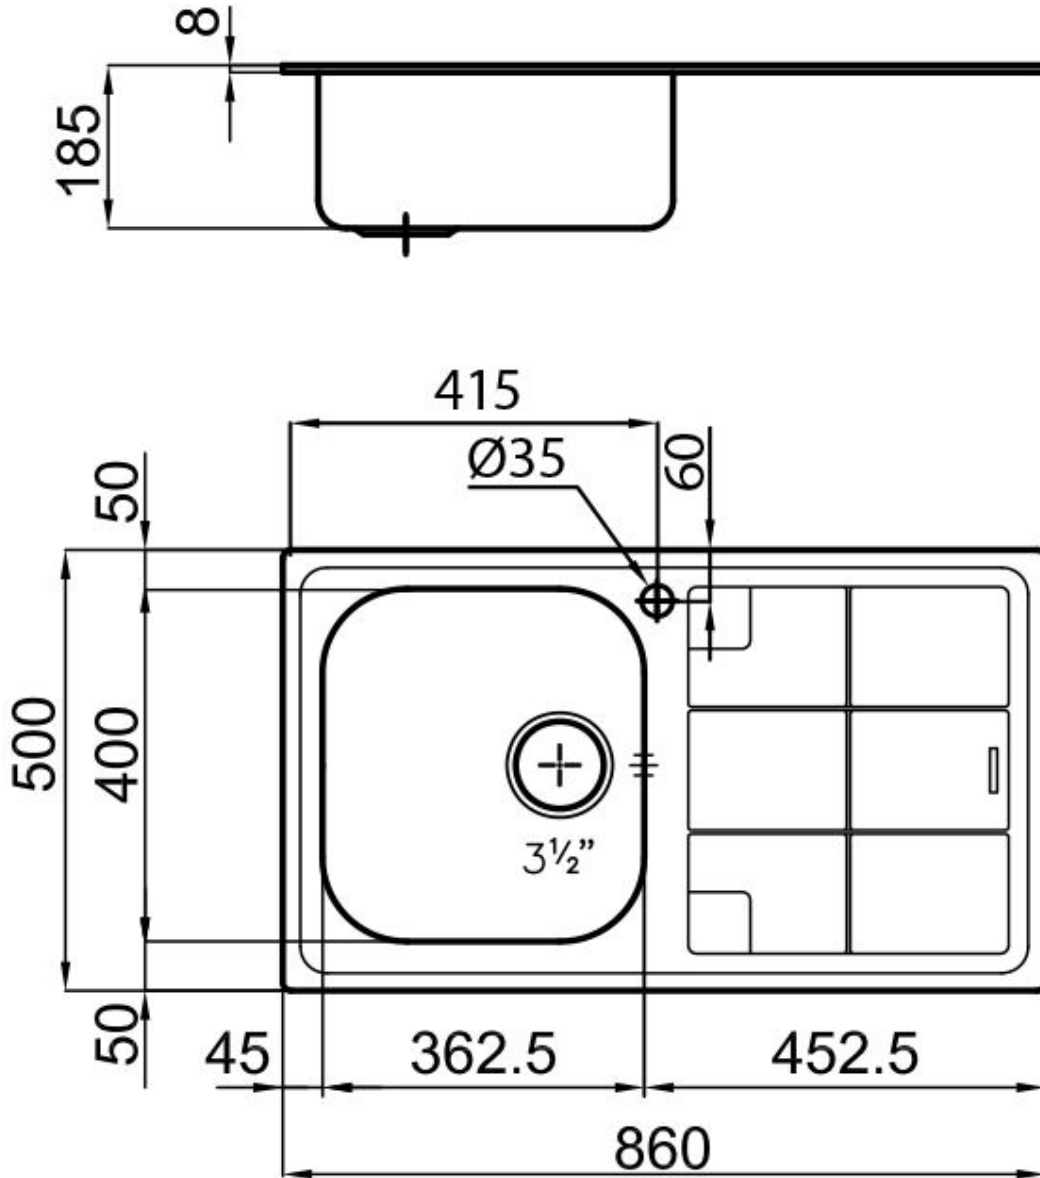

Base 45 cm

Edge/Installation Type Standard (8 mm Edge)

Dimensions 860x500 mm

Standard fittings Fixing hooks, gasket, drain, overflow and siphon, boxed packing

Mixer holes 1 standard hole

Built-in hole 840x480 mm

Drainer Yes

Width 86 cm

Bowl dimension 362,5x400mm

Number of bowls 1 bowl

Waste fitting 3,5" drain

FEATURES

Sliding brackets

Added value Foster uses steel thicknesses higher than those used on average by other manufacturers. This is how, thanks to our long experience, we know how to make sinks of superior quality and with a better resistance to aging.

Basket 3,5" waste fitting The drain is equipped with a large 3.5" drain, with the practical basket cap that prevents the discharge of solid parts.

TECHNICAL DATA

OPTIONAL ACCESSORIES

Glass chopping board 8631 300