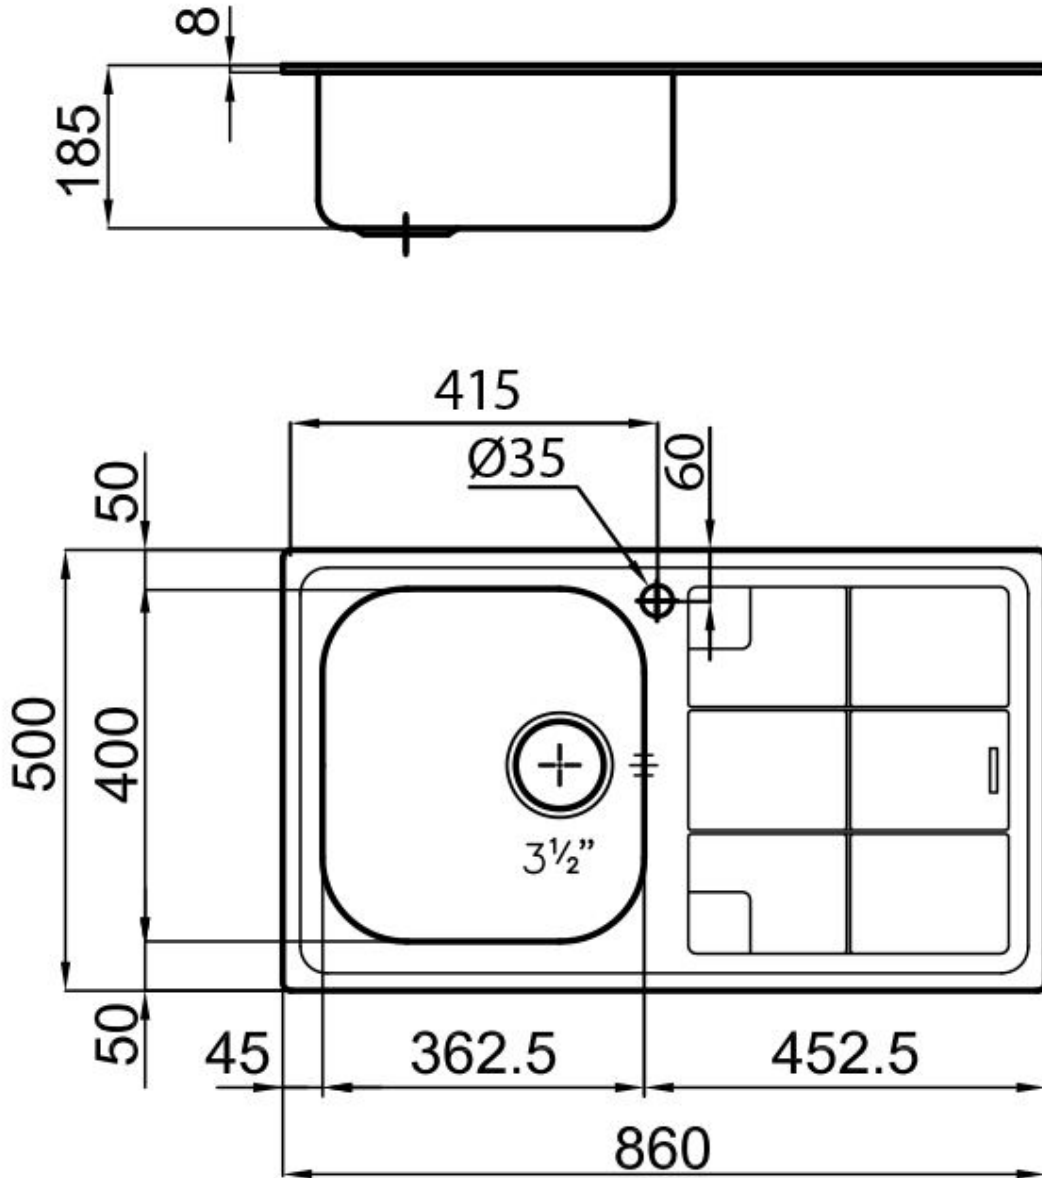

Sink F300

Kitchen Sinks

Code: 1351 061

DETAILS

Edge/Installation Type Standard (8 mm Edge)

Material AISI 304 stainless steel

Texture Foster brushed

Base 45 cm

Dimensions 860x500 mm

Standard fittings Fixing hooks, gasket, drain, overflow and siphon, boxed packing

Mixer holes 1 standard hole

Built-in hole 840x480 mm

Drainer Yes

Width 86 cm

Bowl dimension 362,5x400mm

Number of bowls 1 bowl

Waste fitting 3,5" drain

FEATURES

Added value Foster uses steel thicknesses higher than those used on average by other manufacturers. This is how, thanks to our long experience, we know how to make sinks of superior quality and with a better resistance to aging.

Basket 3,5" waste fitting The drain is equipped with a large 3.5" drain, with the practical basket cap that prevents the discharge of solid parts.

Sliding brackets

TECHNICAL DATA

GALLERY

OPTIONAL ACCESSORIES