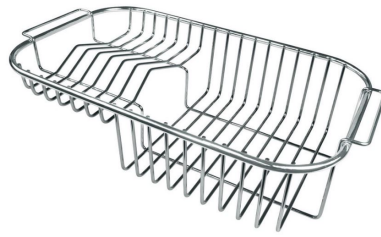

Drainer Yes

Width 116 cm

Bowl dimension 400x400 + 340x400mm

Number of bowls 2 bowls

Waste fitting 3,5" drain

FEATURES

Sliding brackets

Basket 3,5" waste fitting The drain is equipped with a large 3.5" drain, with the practical basket cap that prevents the discharge of solid parts.

OPTIONAL ACCESSORIES

Cestello inox 8612 000

Glass chopping board 8631 300

Glass chopping board 8633 300

HPDE Chopping board 8657 001

HPDE Twin chopping board 8644 101

Iroko-wood chopping board 8646 000

Iroko-wood chopping board 8647 000

Iroko-wood chopping board with stainless steel colander 8644 042

Iroko-wood sliding chopping board 8644 041

Stainless steel basket 8611 000

Stainless steel plate rack 8100 301

Stainless steel plate rack 8100 303