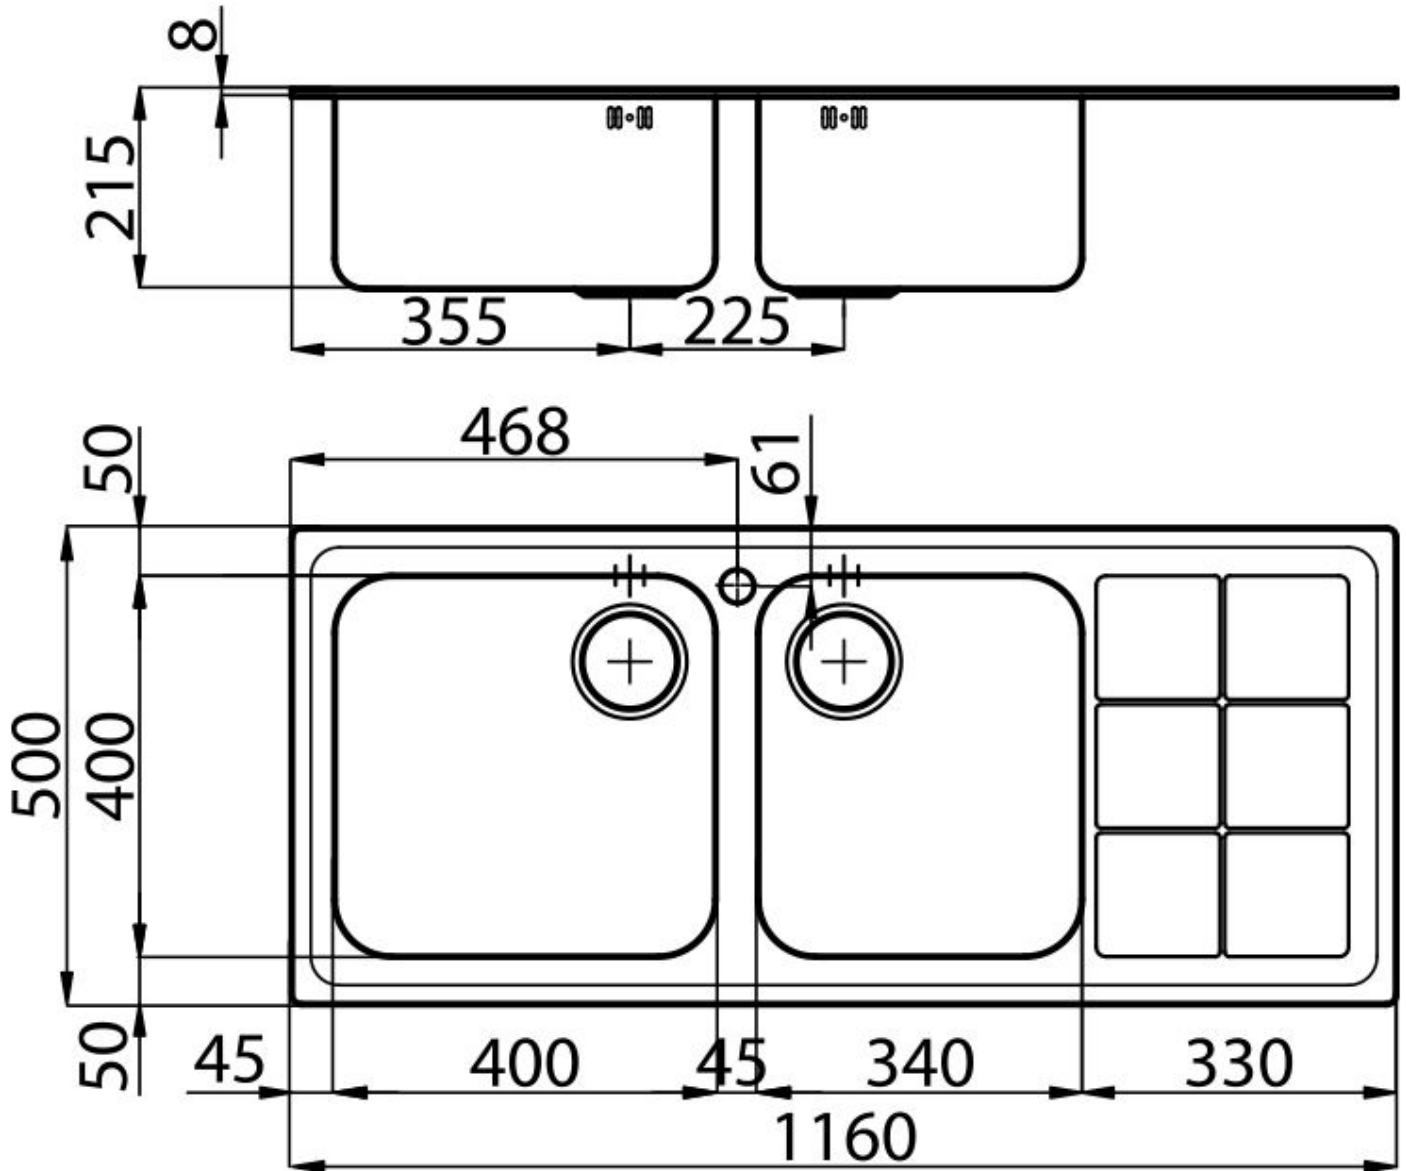

Base 90 cm

Edge/Installation Type Standard (8 mm Edge)

Dimensions 1160x500 mm

Standard fittings Fixing hooks, gasket, drain, overflow and siphon, boxed packing

Mixer holes 1 standard hole

Built-in hole 1140x480 mm

Drainer Yes

Width 116 cm

Bowl dimension 400x400 + 340x400mm

Number of bowls 2 bowls

Waste fitting 3,5" drain

FEATURES

Sliding brackets

Basket 3,5" waste fitting The drain is equipped with a large 3.5" drain, with the practical basket cap that prevents the discharge of solid parts.

Deep bowls This bowls reach an important depth, over 20 cm, thanks to the advanced production technology, that can be offer great capieny and practicity in all the washing operations.

TECHNICAL DATA

GALLERY